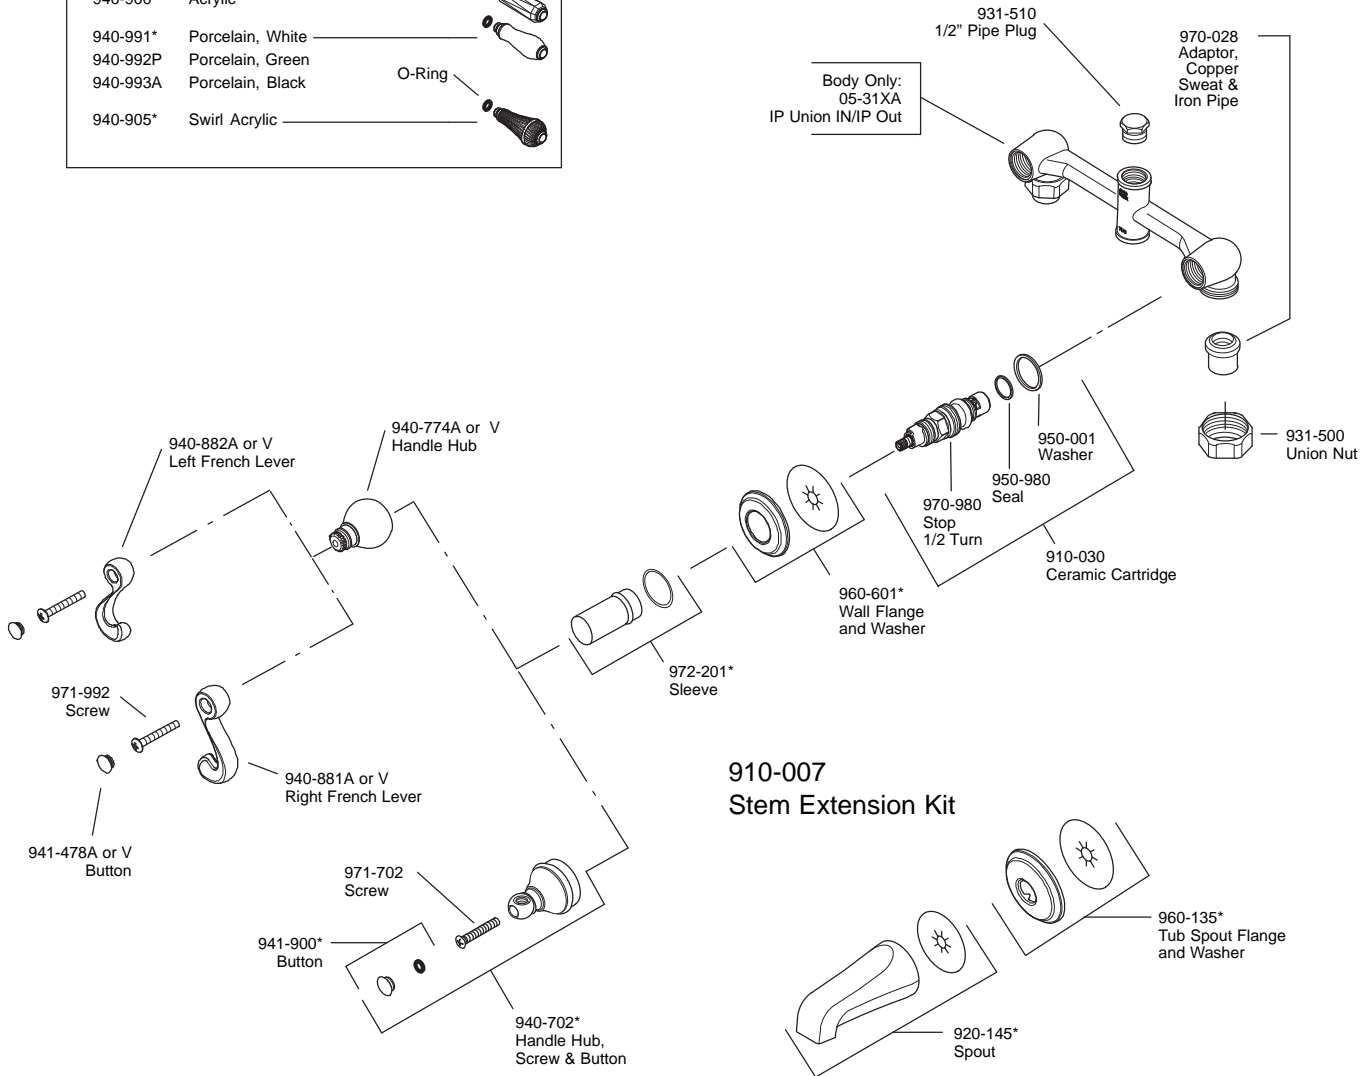

PARTS EXPLOSION

05 Series Two-Handle Tub Only

LEVER HANDLE	
940-995*	Solid Brass
940-996A	Chrome Lever, Brass End
940-996W	White Lever, Chrome End
940-994*	Oak Wood
940-900*	Acrylic
940-991*	Porcelain, White
940-992P	Porcelain, Green
940-993A	Porcelain, Black
940-905*	Swirl Acrylic
	O-Ring