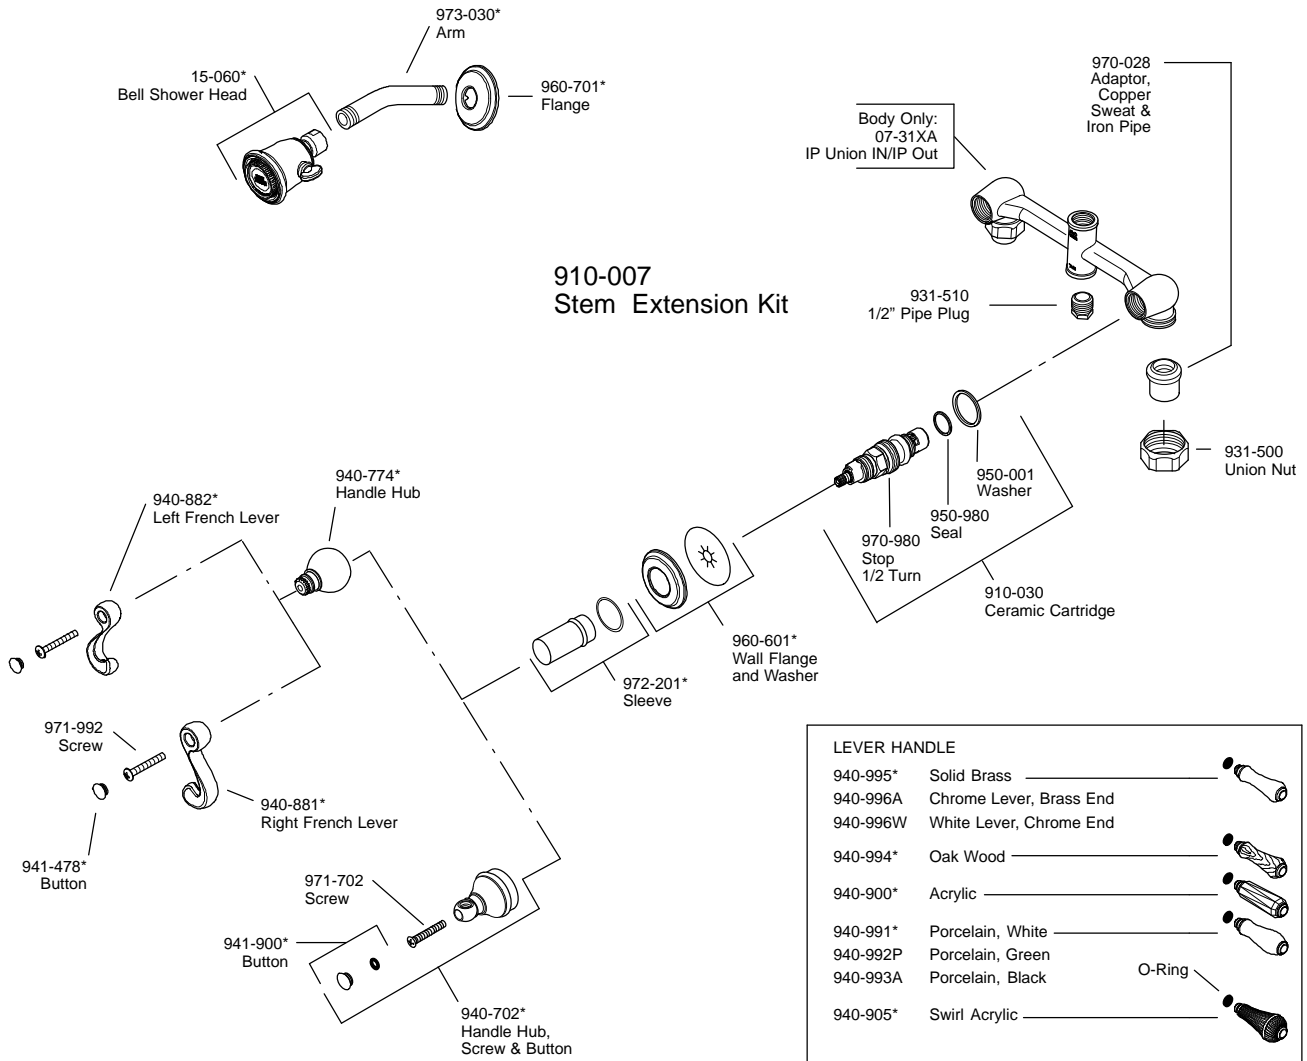

PARTS EXPLOSION

07 Series Two-Handle Shower Only

LEVER HANDLE		
940-995*	Solid Brass	
940-996A	Chrome Lever, Brass End	
940-996W	White Lever, Chrome End	
940-994*	Oak Wood	
940-900*	Acrylic	
940-991*	Porcelain, White	
940-992P	Porcelain, Green	
940-993A	Porcelain, Black	
940-905*	Swirl Acrylic	
	O-Ring	

All finishes not available on all parts

1-800-PFAUCET www.pricepfister.com
19701 DaVinci, Lake Forest, CA 92610

07/15/08

Price Pfister