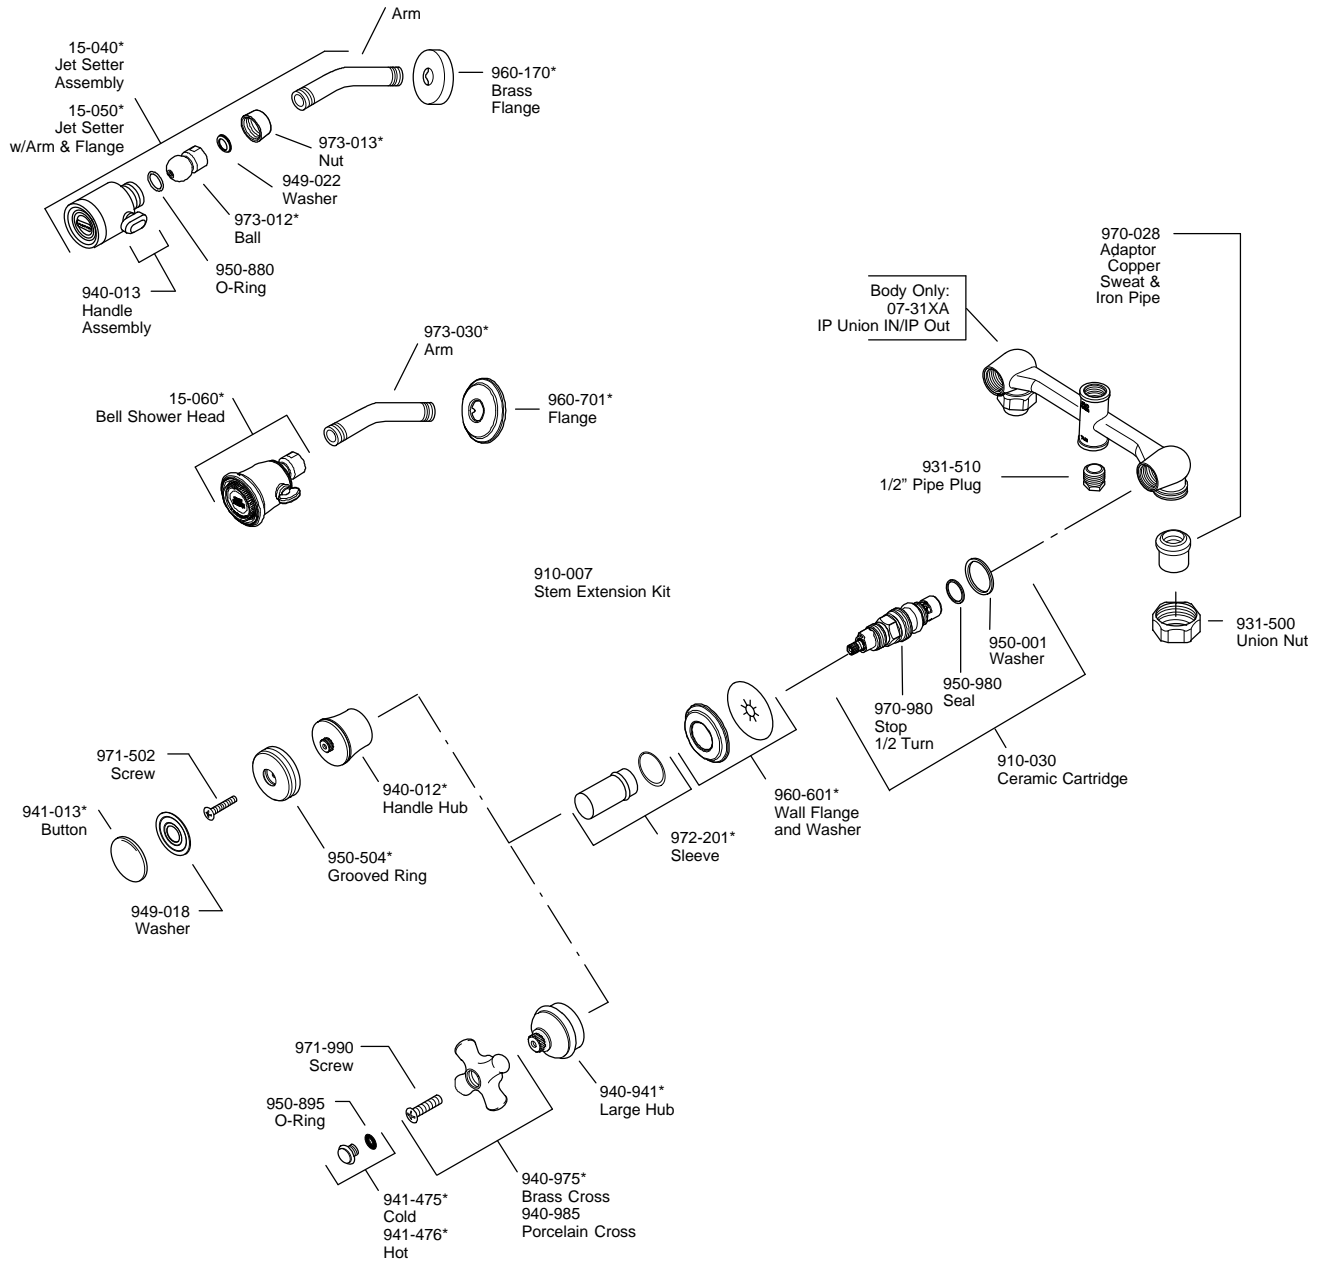

PARTS EXPLOSION

07 Series Two-Handle Shower Only

FINISHES * Indicates Finish

A Polished Chrome	M Almond	U Rustic Bronze
B Black	N Antique Bronze	V PVD Polished Brass
E Rustic Pewter	P Polished Brass	W White
D PVD Polished Nickel	Q Satin Brass	Y Tuscan Bronze
J PVD Brushed Nickel	R Copper	Z Oil-Rubbed Bronze
K Satin Nickel	S Stainless Steel	
L Satin Stainless	T Biscuit	

All finishes not available on all parts

1-800-PFAUCET www.pricepfaucet.com
19701 DaVinci, Lake Forest, CA 92610

07/15/08

Price Pfister