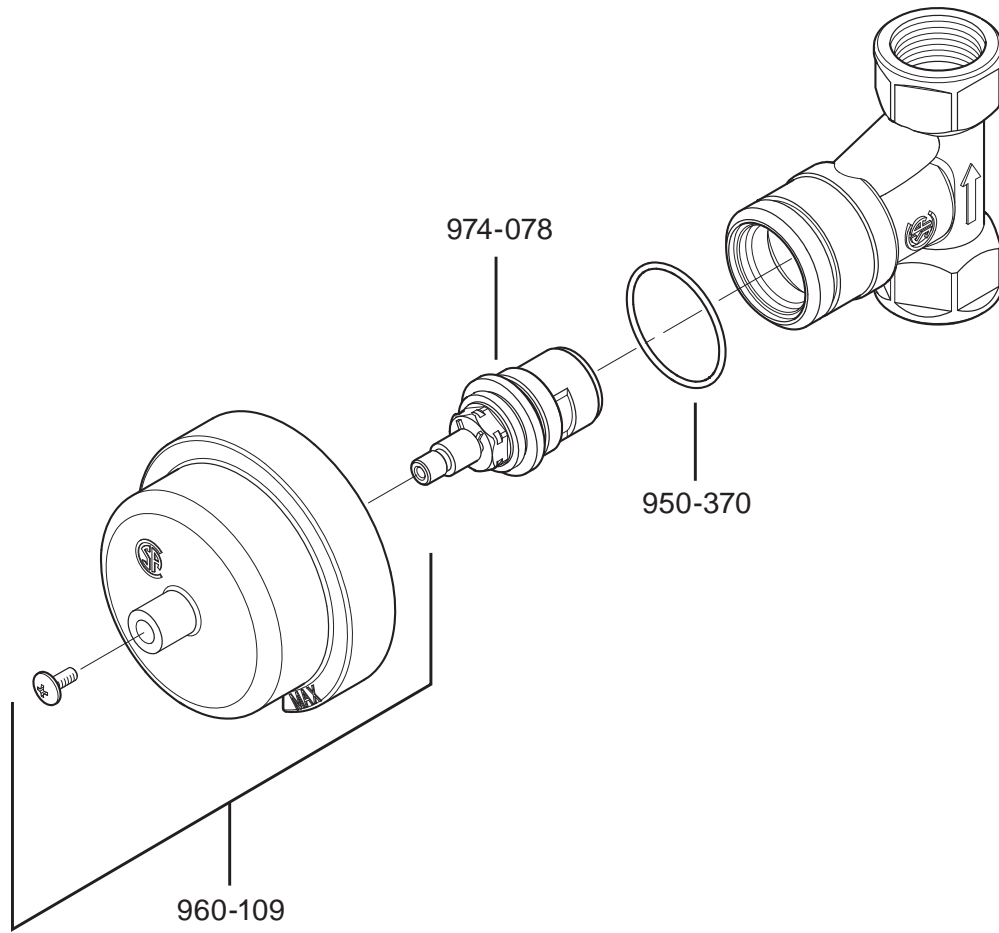

# PARTS EXPLOSION

## 14 Series - 3/4" Shower System - Volume Control Valve

**FINISHES \* Indicates Finish**

A Polished Chrome	M Almond	U Rustic Bronze
B Black	N Antique Bronze	V PVD Polished Brass
E Rustic Pewter	P Polished Brass	W White
D PVD Polished Nickel	Q Satin Brass	Y Tuscan Bronze
J PVD Brushed Nickel	R Copper	Z Oil-Rubbed Bronze
K Satin Nickel	S Stainless Steel	
L Satin Stainless	T Biscuit	