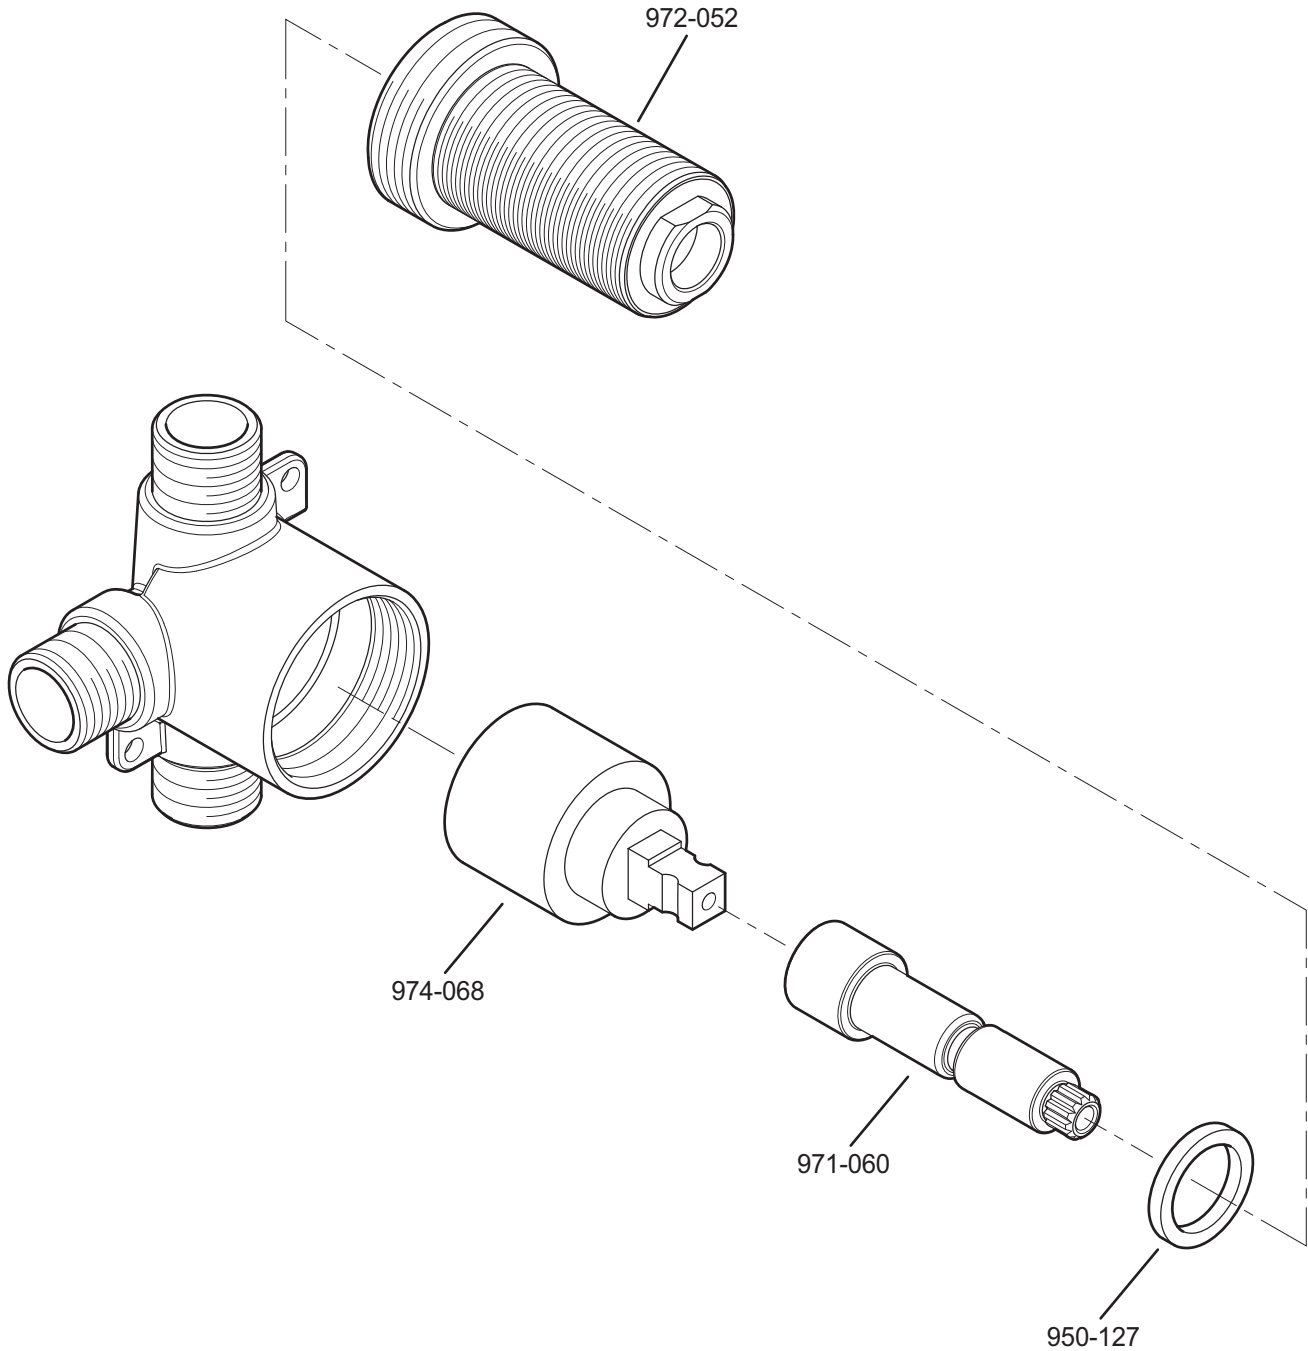

PARTS EXPLOSION

15 Series Kenzo™ In-Wall Diverter Valve

FINISHES * Indicates Finish

A Polished Chrome	M Almond	U Rustic Bronze
B Black	N Antique Bronze	V PVD Polished Brass
E Rustic Pewter	P Polished Brass	W White
D PVD Polished Nickel	Q Satin Brass	Y Tuscan Bronze
J PVD Brushed Nickel	R Copper	Z Oil-Rubbed Bronze
K Satin Nickel	S Stainless Steel	
L Satin Stainless	T Biscuit	

All finishes not available on all parts

1-800-PFAUCET www.pricepfaucet.com
 19701 DaVinci, Lake Forest, CA 92610

08/08/08

Price Pfister