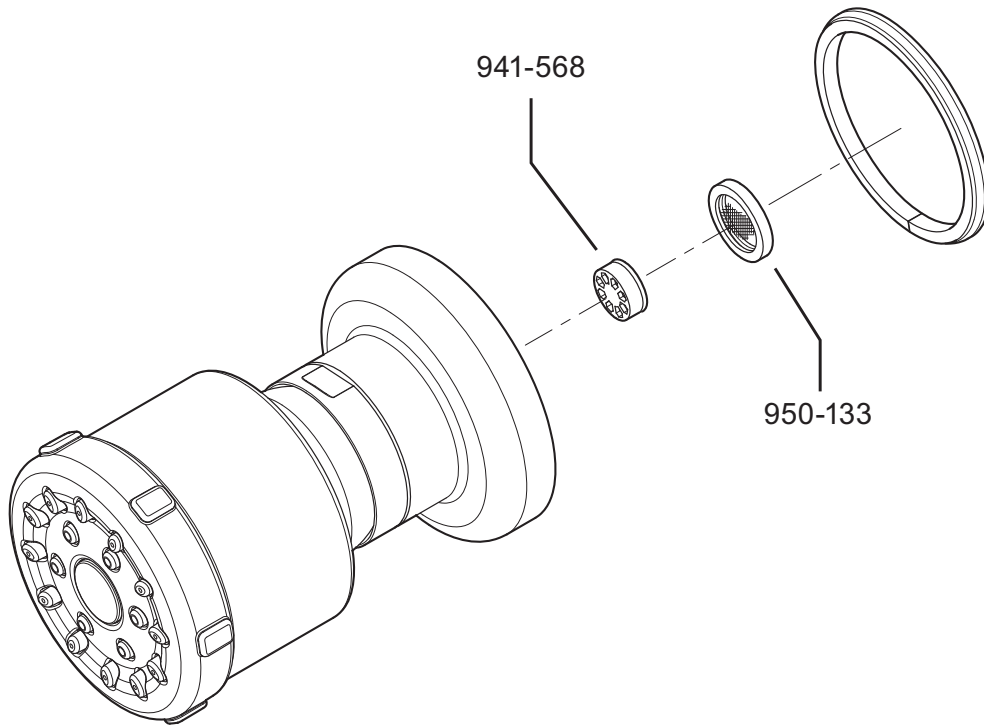

PARTS EXPLOSION

15 Series Body Spray Trim Kit

FINISHES * Indicates Finish

A Polished Chrome	M Almond	U Rustic Bronze
B Black	N Antique Bronze	V PVD Polished Brass
E Rustic Pewter	P Polished Brass	W White
D PVD Polished Nickel	Q Satin Brass	Y Tuscan Bronze
J PVD Brushed Nickel	R Copper	Z Oil-Rubbed Bronze
K Satin Nickel	S Stainless Steel	
L Satin Stainless	T Biscuit	