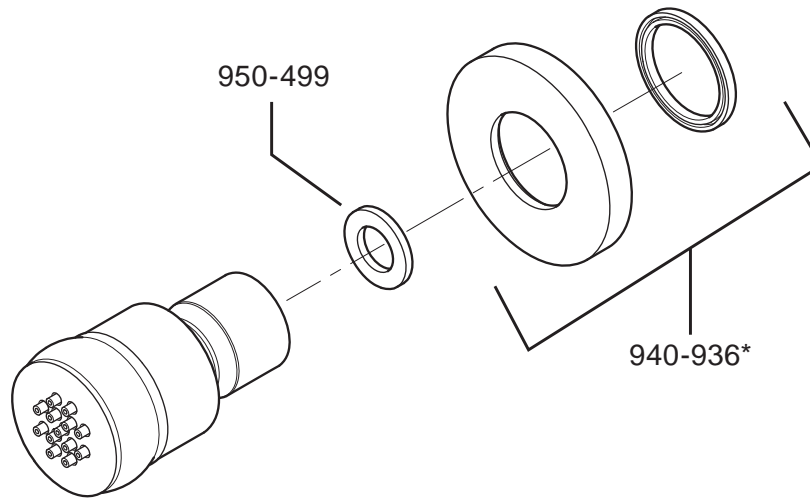

# PARTS EXPLOSION

## 15 Series - 3/4" Shower System - Body Spray

**FINISHES \*** Indicates Finish

A Polished Chrome	M Almond	U Rustic Bronze
B Black	N Antique Bronze	V PVD Polished Brass
E Rustic Pewter	P Polished Brass	W White
D PVD Polished Nickel	Q Satin Brass	Y Tuscan Bronze
J PVD Brushed Nickel	R Copper	Z Oil-Rubbed Bronze
K Satin Nickel	S Stainless Steel	
L Satin Stainless	T Biscuit	