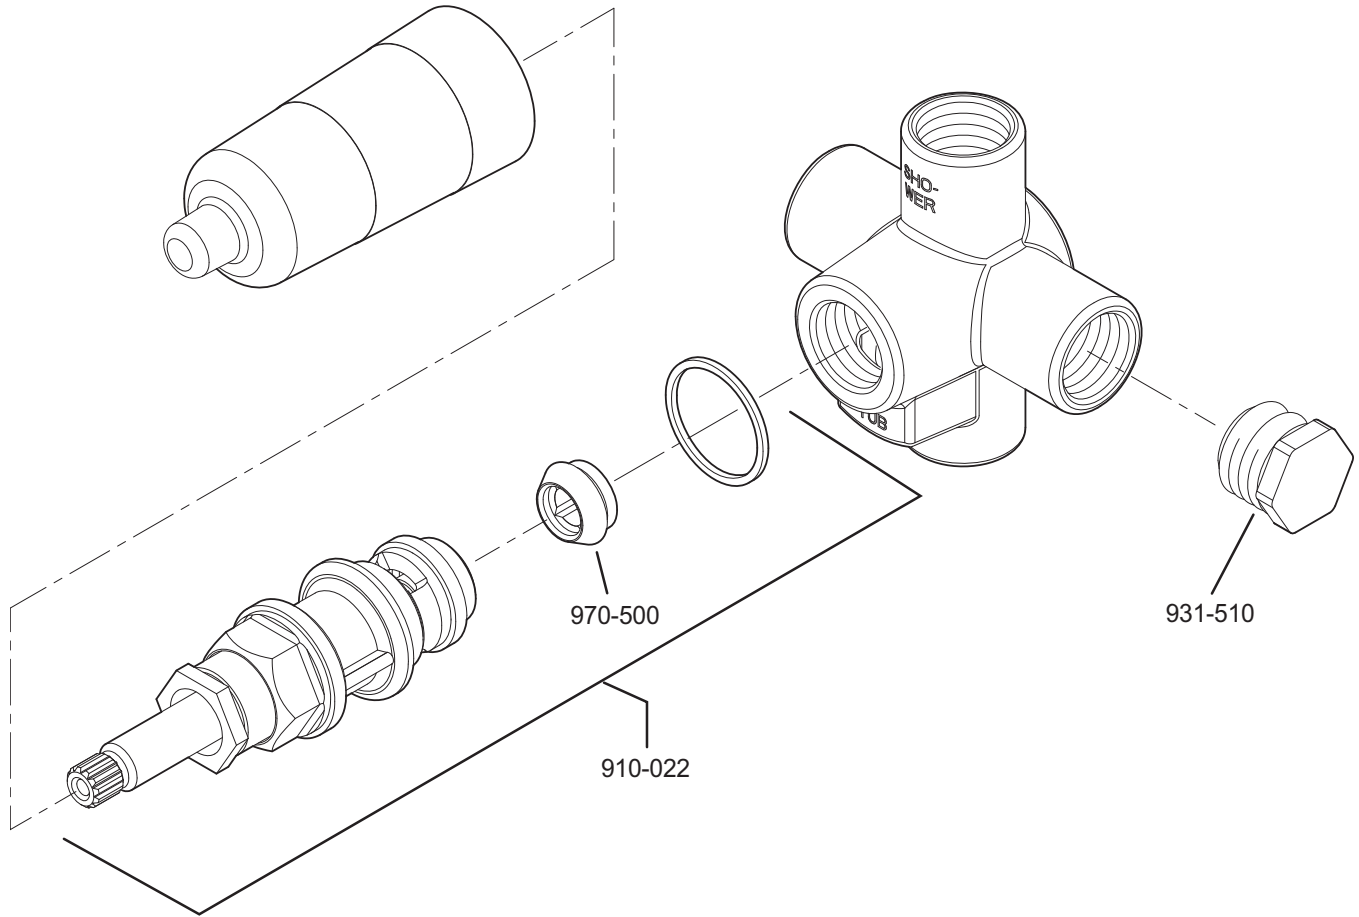

PARTS EXPLOSION

15 Series In-Wall Diverter Valve

FINISHES * Indicates Finish

A Polished Chrome	M Almond	U Rustic Bronze
B Black	N Antique Bronze	V PVD Polished Brass
E Rustic Pewter	P Polished Brass	W White
D PVD Polished Nickel	Q Satin Brass	Y Tuscan Bronze
J PVD Brushed Nickel	R Copper	Z Oil-Rubbed Bronze
K Satin Nickel	S Stainless Steel	
L Satin Stainless	T Biscuit	

All finishes not available on all parts

1-800-PFAUCET www.pricepfaucet.com
 19701 DaVinci, Lake Forest, CA 92610

07/15/08

Price Pfister