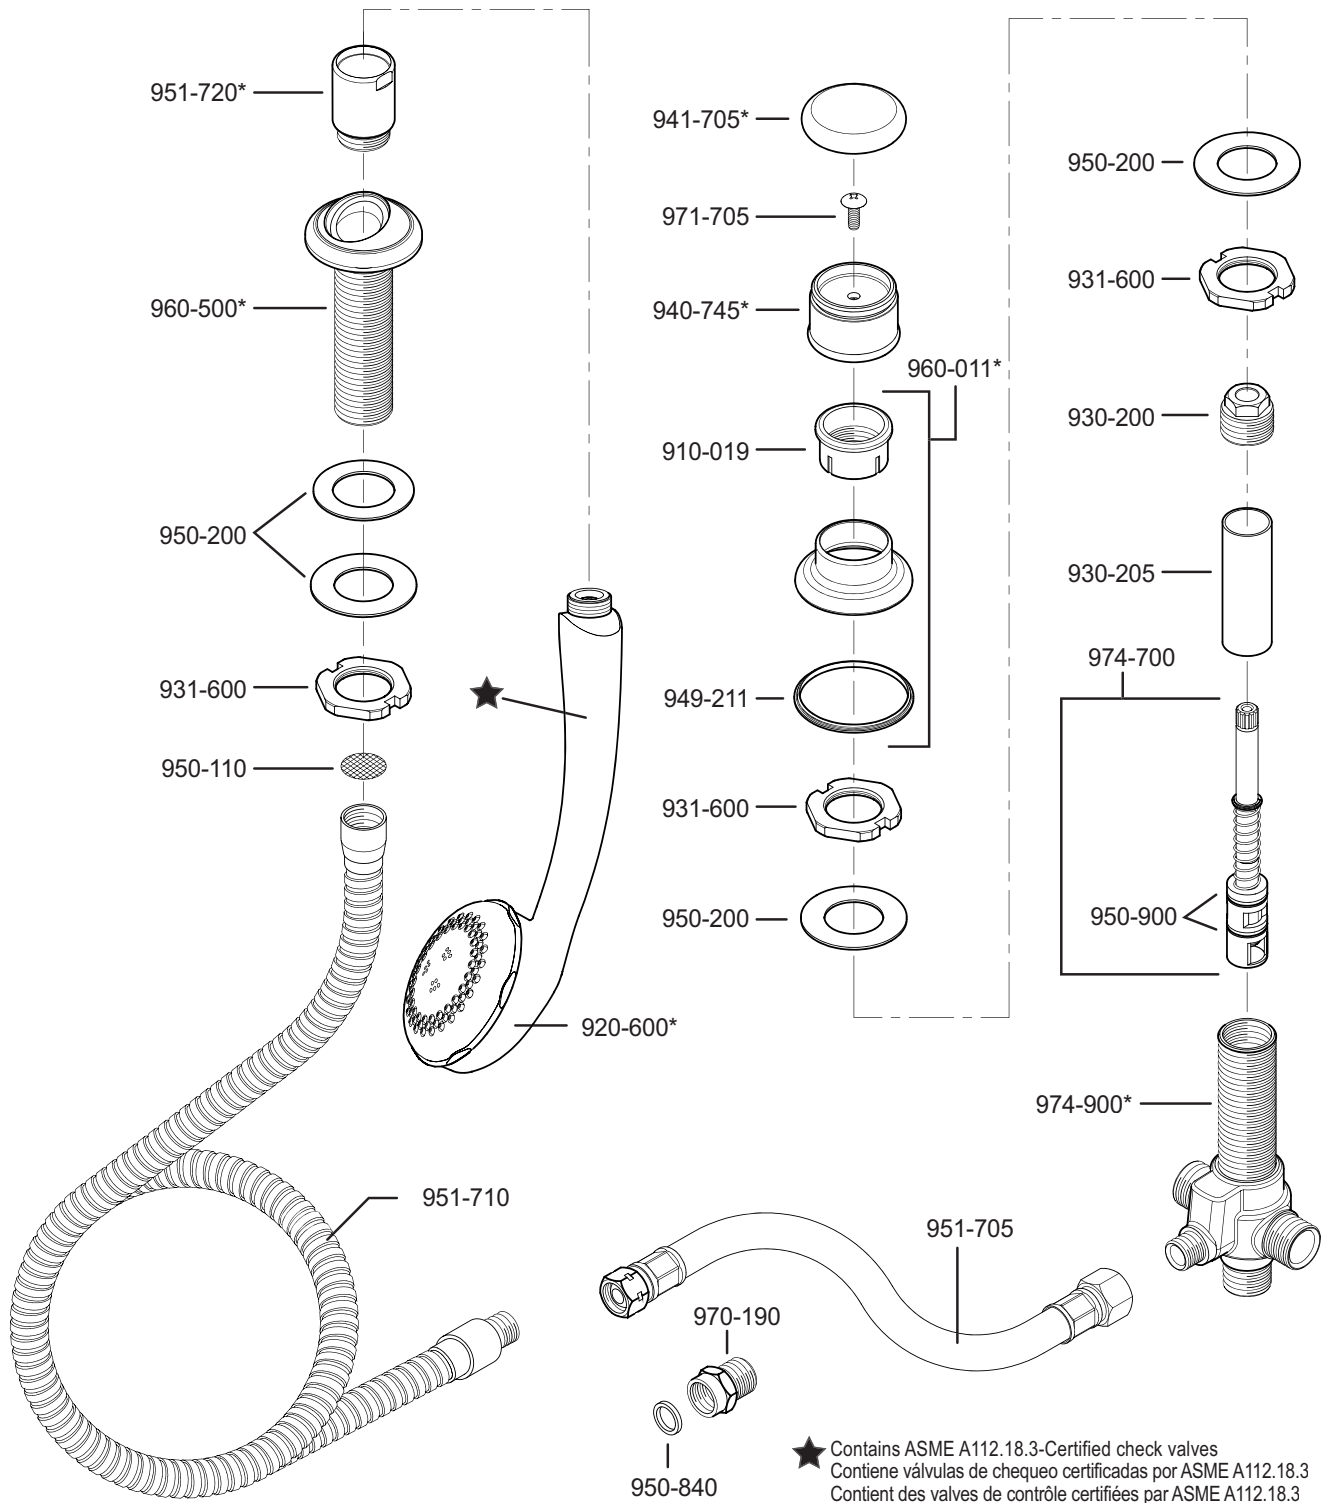

# PARTS EXPLOSION

## 15 Series Diverter With Hand Held Shower

**FINISHES \*** Indicates Finish

A Polished Chrome	M Almond	U Rustic Bronze
B Black	N Antique Bronze	V PVD Polished Brass
E Rustic Pewter	P Polished Brass	W White
D PVD Polished Nickel	Q Satin Brass	Y Tuscan Bronze
J PVD Brushed Nickel	R Copper	Z Oil-Rubbed Bronze
K Satin Nickel	S Stainless Steel	
L Satin Stainless	T Biscuit	

All finishes not available on all parts

1-800-PFAUCET [www.pricepfister.com](http://www.pricepfister.com)  
 19701 DaVinci, Lake Forest, CA 92610

07/15/08

Price Pfister