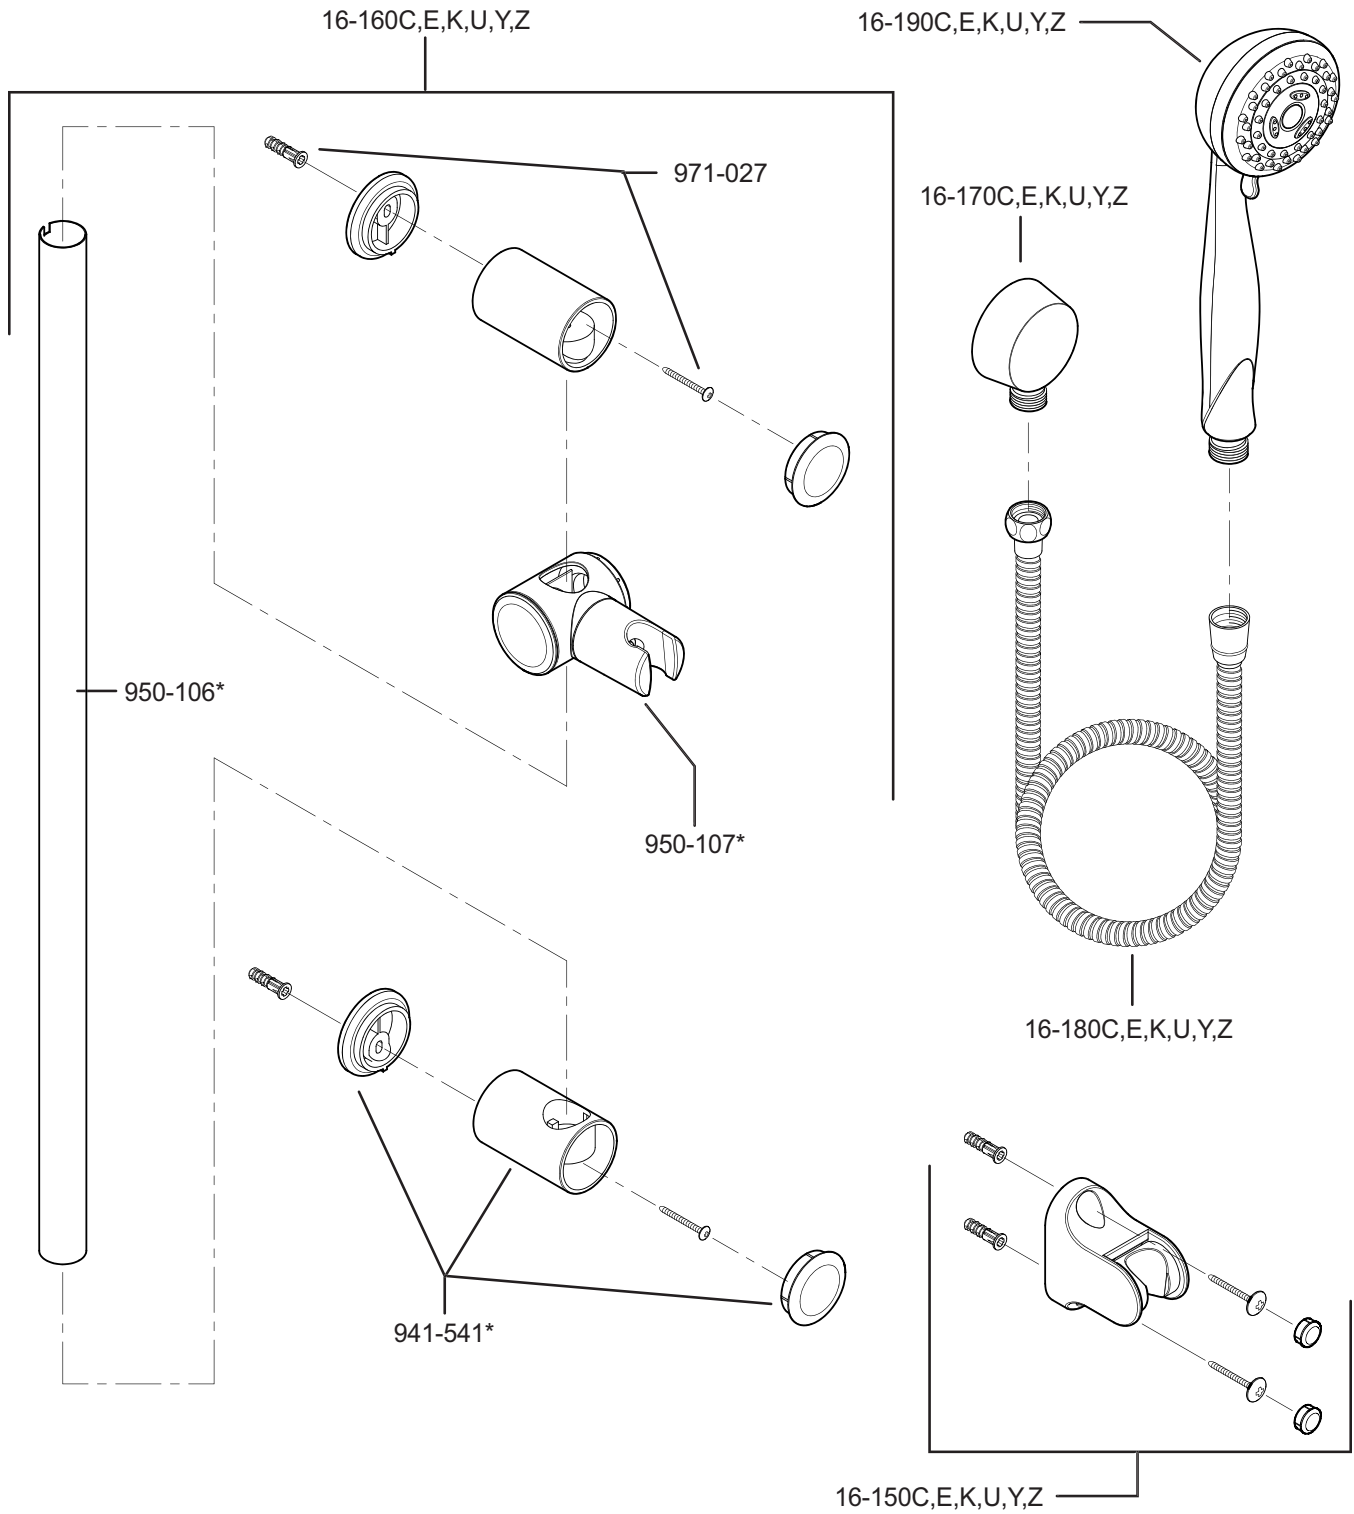

# PARTS EXPLOSION

## 16 Series Handheld Shower

**FINISHES \*** Indicates Finish

|                       |                   |                      |
|-----------------------|-------------------|----------------------|
| A Polished Chrome     | M Almond          | U Rustic Bronze      |
| B Black               | N Antique Bronze  | V PVD Polished Brass |
| E Rustic Pewter       | P Polished Brass  | W White              |
| D PVD Polished Nickel | Q Satin Brass     | Y Tuscan Bronze      |
| J PVD Brushed Nickel  | R Copper          | Z Oil-Rubbed Bronze  |
| K Satin Nickel        | S Stainless Steel |                      |
| L Satin Stainless     | T Biscuit         |                      |

All finishes not available on all parts

1-800-PFAUCET [www.pricepfinder.com](http://www.pricepfinder.com)  
19701 DaVinci, Lake Forest, CA 92610

07/15/08

**Price Pfister**