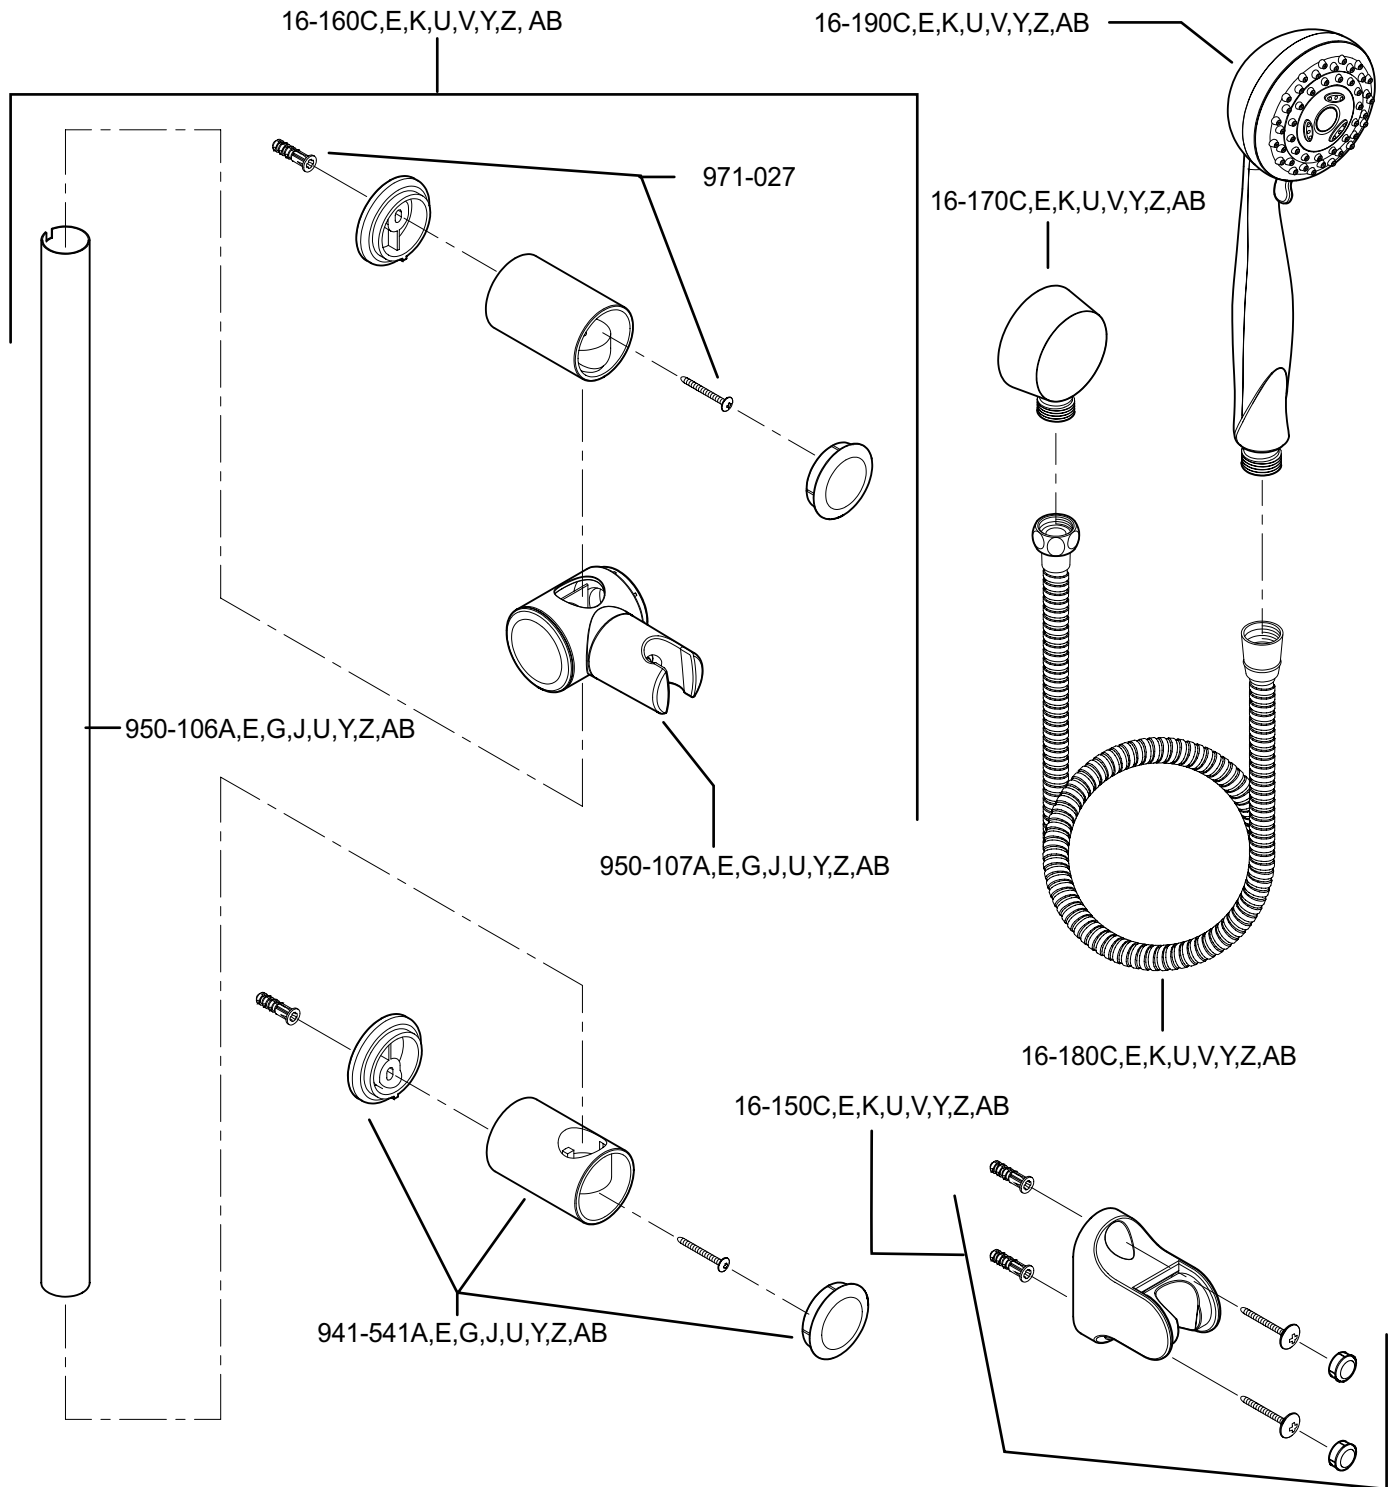

PARTS EXPLOSION

16 Series - Handheld Shower System

FINISHES * Indicates Finish

- | | | |
|------------------------------|--------------------------------|-----------------------------|
| A Polished Chrome | K Satin Nickel | U Rustic Bronze |
| B Black | L Satin Stainless Steel | V PVD Polished Brass |
| C Light Gray | P Polished Brass | W White |
| D PVD Polished Nickel | Q Fired Copper | Y Tuscan Bronze |
| E Rustic Pewter | R Antique Copper | AB Aged Brass |
| G Velvet Aged Bronze | S Stainless Steel | MC Midnight Chrome |
| J PVD Brushed Nickel | T Biscuit | |