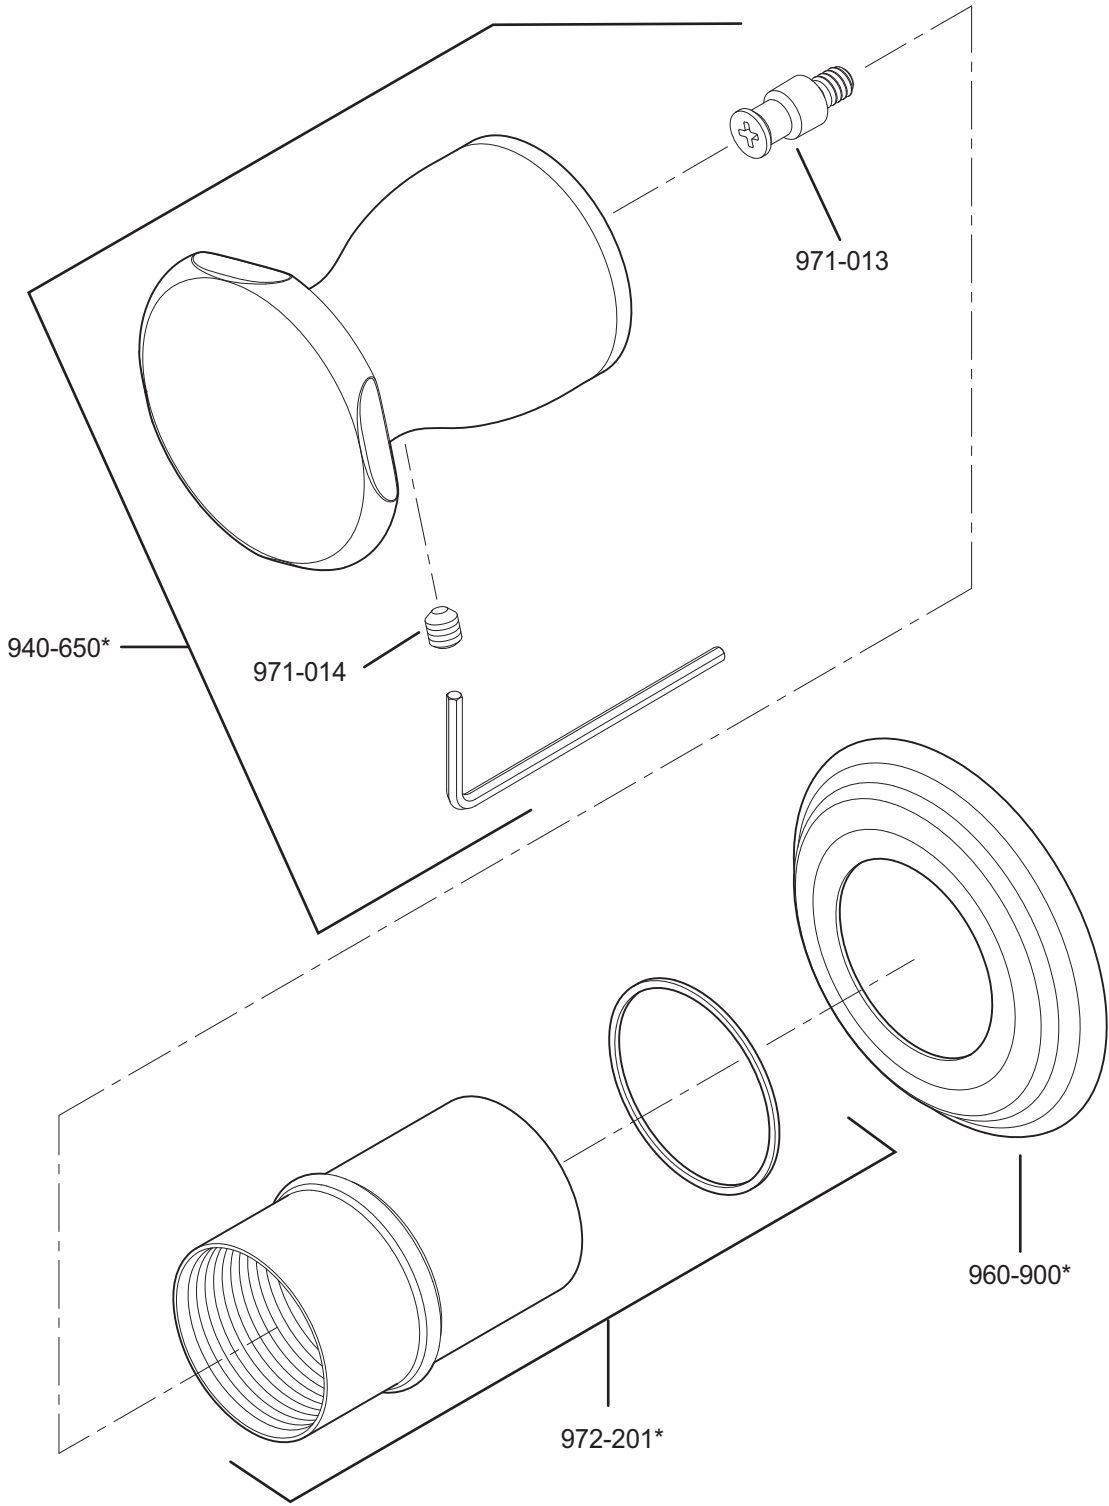

PARTS EXPLOSION

16 Series In-Wall Diverter Trim

FINISHES * Indicates Finish

- | | | |
|-----------------------|-------------------|----------------------|
| A Polished Chrome | M Almond | U Rustic Bronze |
| B Black | N Antique Bronze | V PVD Polished Brass |
| E Rustic Pewter | P Polished Brass | W White |
| D PVD Polished Nickel | Q Satin Brass | Y Tuscan Bronze |
| J PVD Brushed Nickel | R Copper | Z Oil-Rubbed Bronze |
| K Satin Nickel | S Stainless Steel | |
| L Satin Stainless | T Biscuit | |