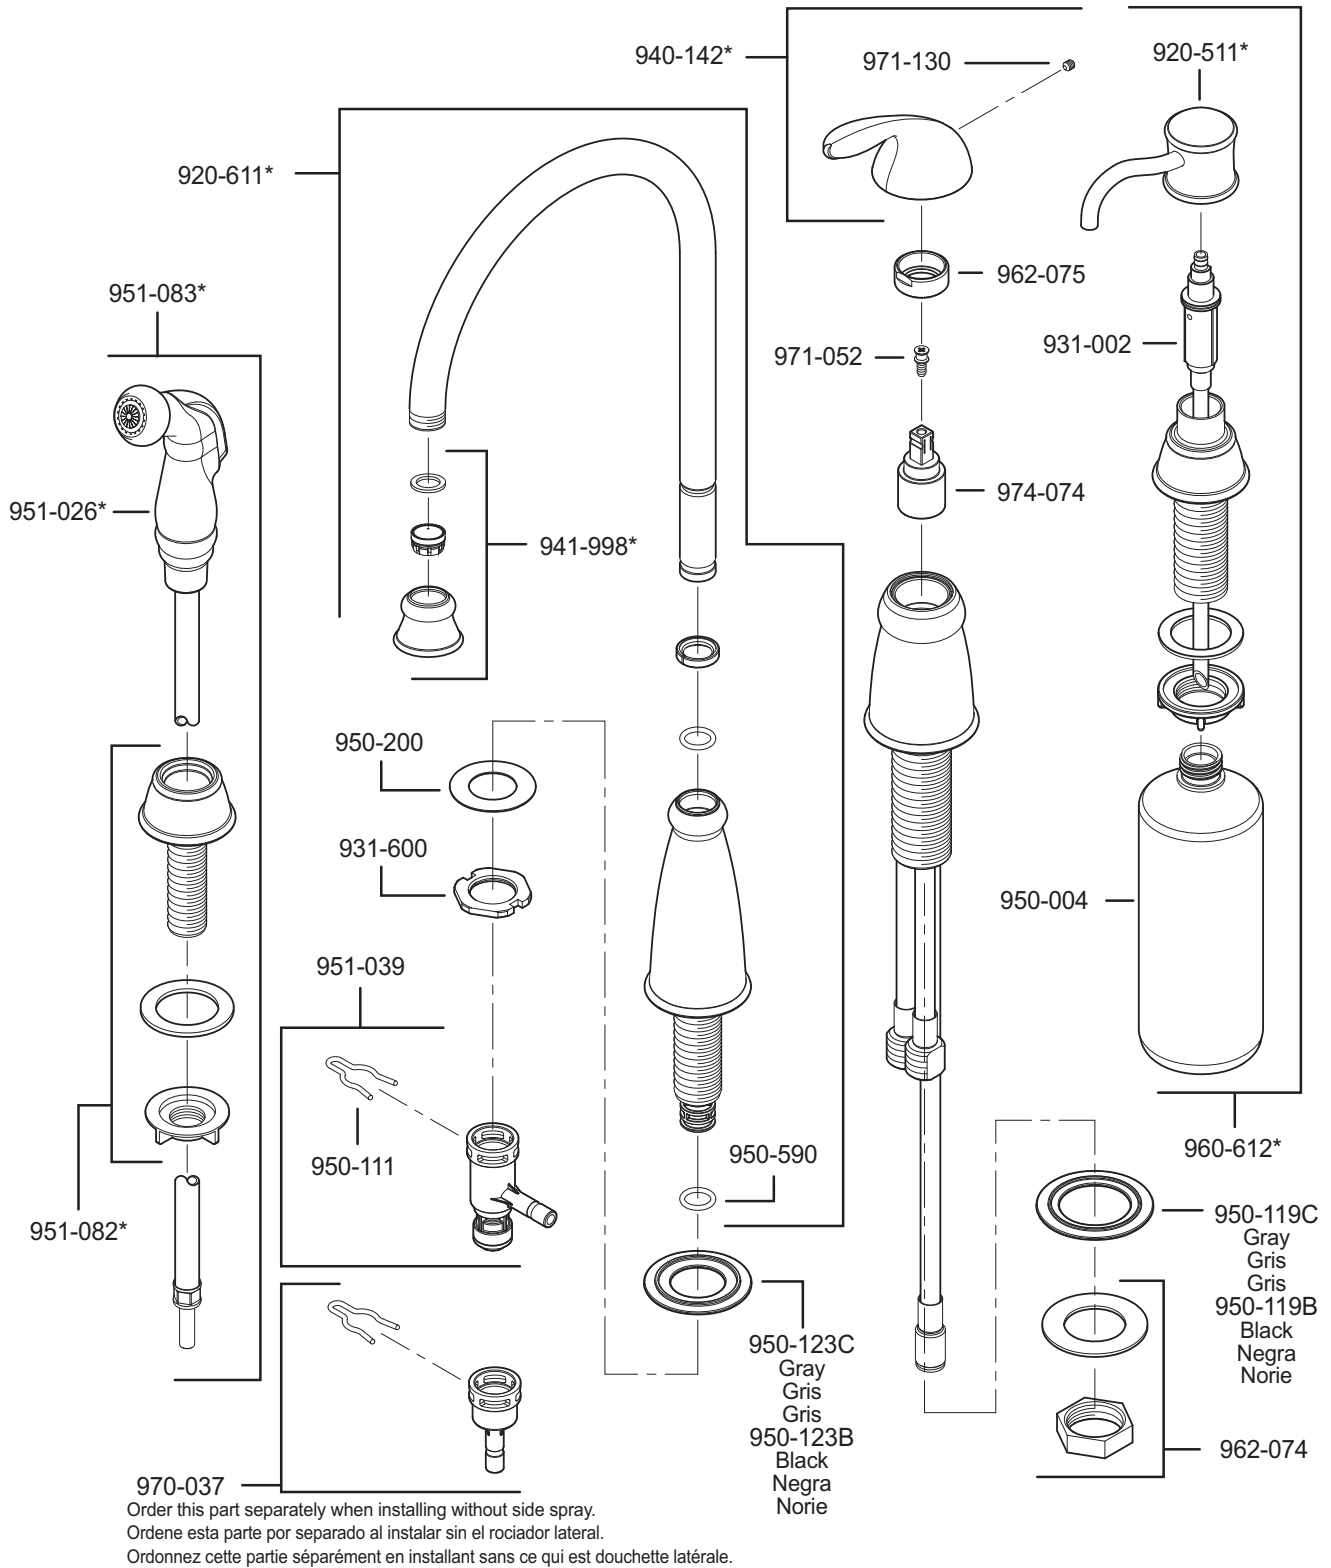

PARTS EXPLOSION

26 Series Avalon™ Kitchen Faucet

FINISHES * Indicates Finish

A Polished Chrome	M Almond	U Rustic Bronze
B Black	N Antique Bronze	V PVD Polished Brass
E Rustic Pewter	P Polished Brass	W White
D PVD Polished Nickel	Q Satin Brass	Y Tuscan Bronze
J PVD Brushed Nickel	R Copper	Z Oil-Rubbed Bronze
K Satin Nickel	S Stainless Steel	
L Satin Stainless	T Biscuit	

All finishes not available on all parts

1-800-PFAUCET www.pricepfinder.com
19701 DaVinci, Lake Forest, CA 92610

07/15/08

Price Pfister