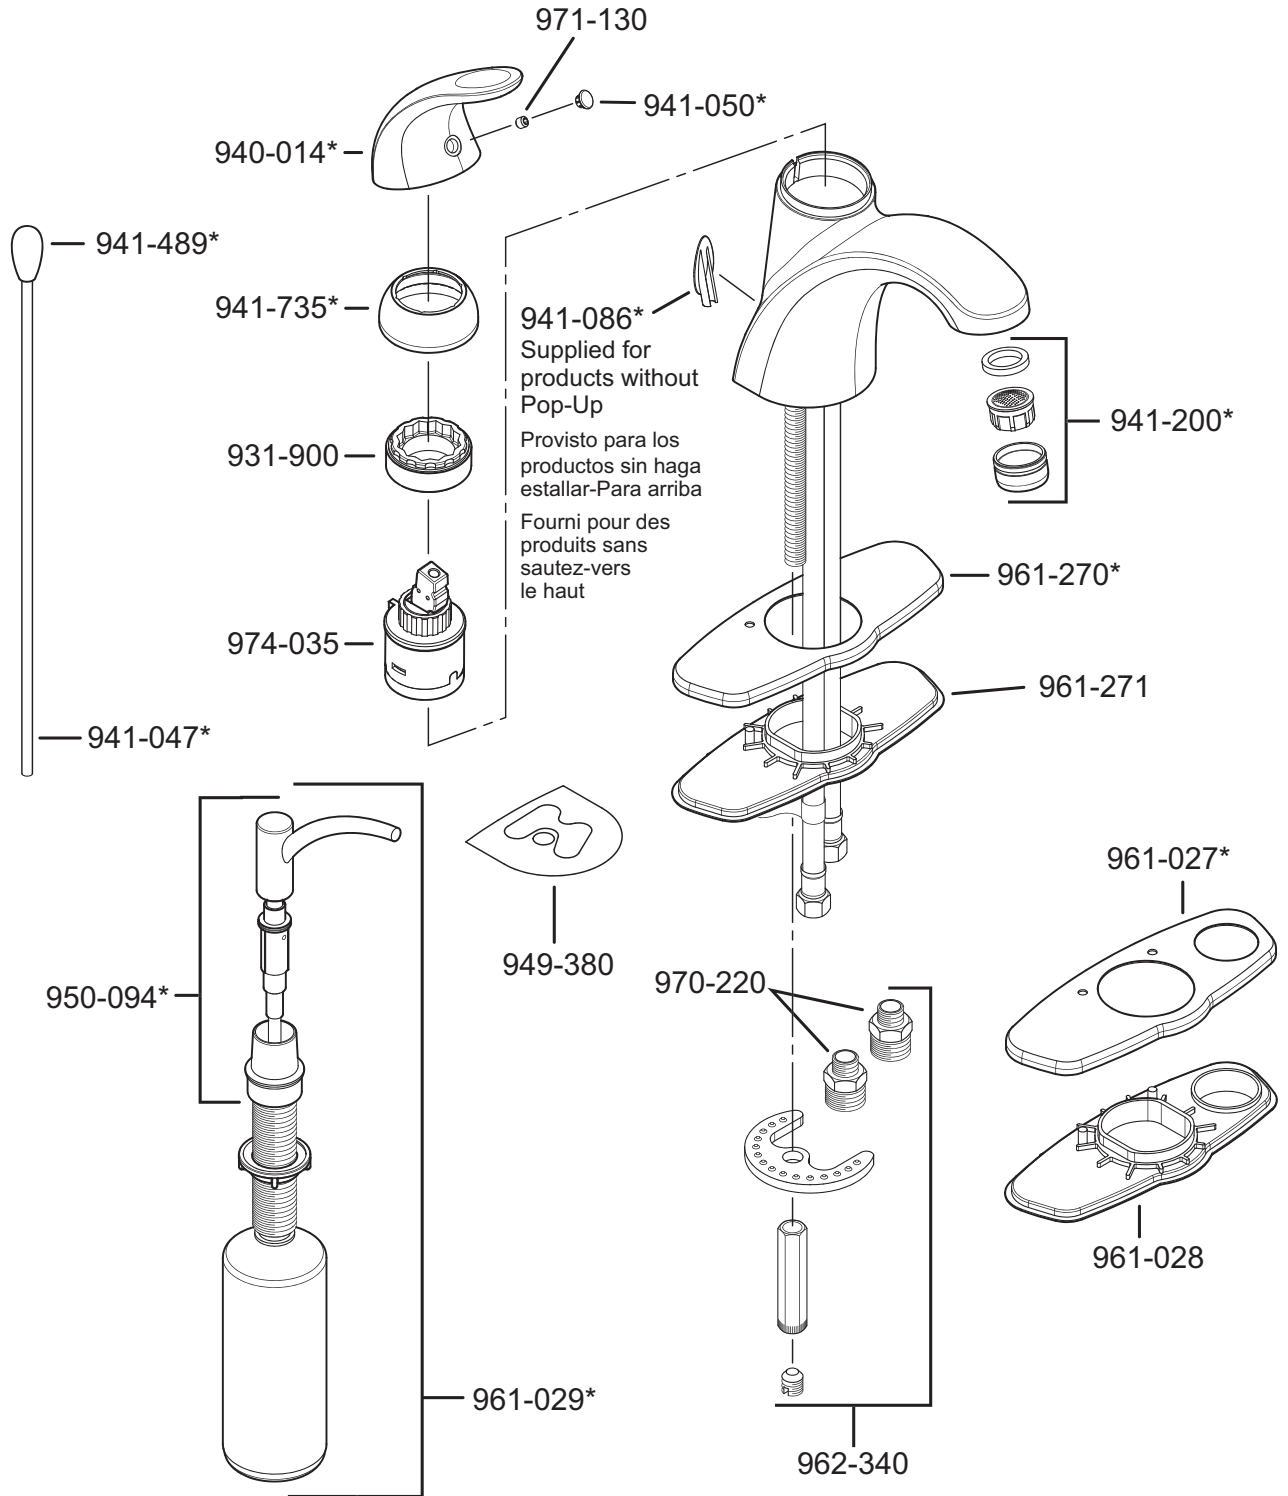

PARTS EXPLOSION

42 Series Parisa® 4" Centerset Lavatory Faucet

FINISHES * Indicates Finish

A Polished Chrome	M Almond	U Rustic Bronze
B Black	N Antique Bronze	V PVD Polished Brass
E Rustic Pewter	P Polished Brass	W White
D PVD Polished Nickel	Q Satin Brass	Y Tuscan Bronze
J PVD Brushed Nickel	R Copper	Z Oil-Rubbed Bronze
K Satin Nickel	S Stainless Steel	
L Satin Stainless	T Biscuit	