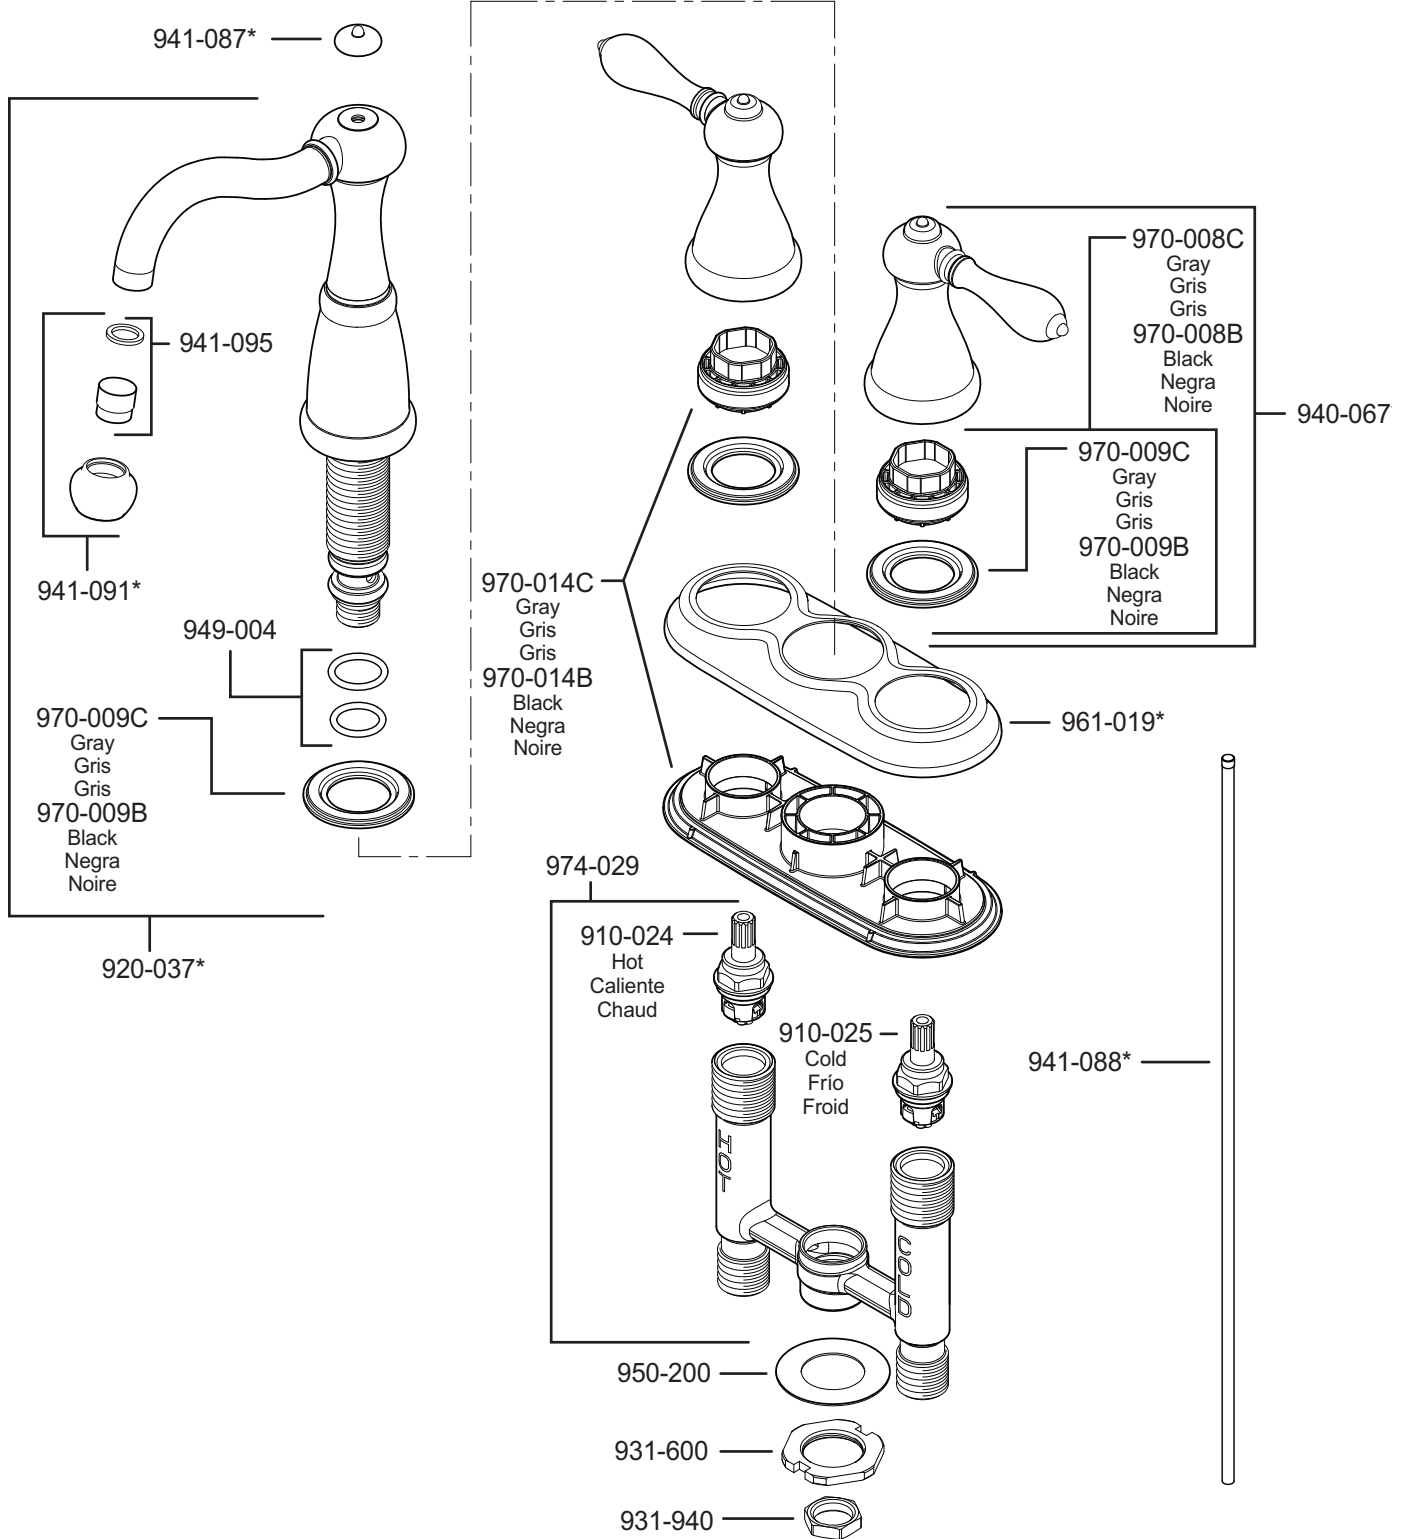

PARTS EXPLOSION

46 Series Marielle™ Collection 4" Centerset Lavatory Faucet

FINISHES * Indicates Finish

A Polished Chrome	M Almond	U Rustic Bronze
B Black	N Antique Bronze	V PVD Polished Brass
E Rustic Pewter	P Polished Brass	W White
D PVD Polished Nickel	Q Satin Brass	Y Tuscan Bronze
J PVD Brushed Nickel	R Copper	Z Oil-Rubbed Bronze
K Satin Nickel	S Stainless Steel	
L Satin Stainless	T Biscuit	

All finishes not available on all parts

1-800-PFAUCET www.pricepfinder.com
19701 DaVinci, Lake Forest, CA 92610

07/15/08

Price Pfister