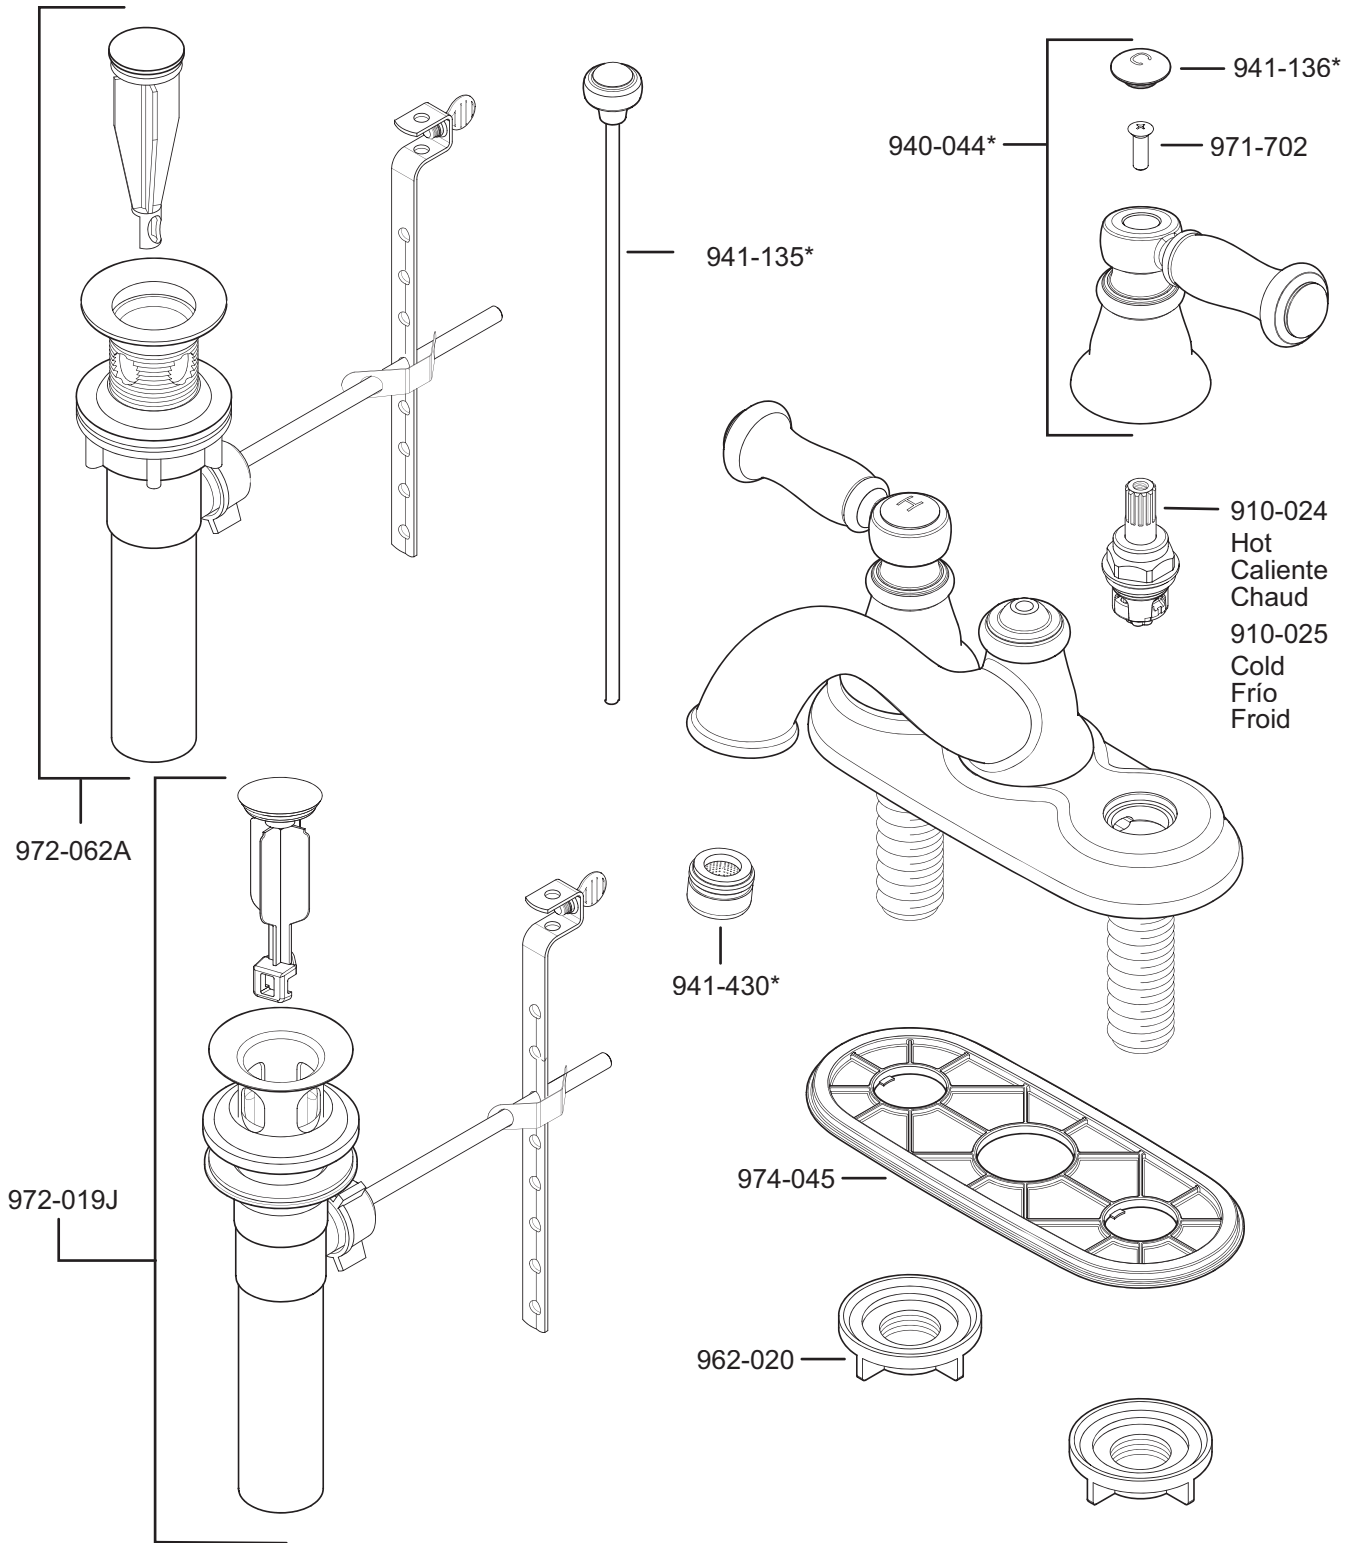

PARTS EXPLOSION

48 Series Bristol™ Collection 4" Centerset Lavatory Faucet

FINISHES * Indicates Finish

A Polished Chrome	M Almond	U Rustic Bronze
B Black	N Antique Bronze	V PVD Polished Brass
E Rustic Pewter	P Polished Brass	W White
D PVD Polished Nickel	Q Satin Brass	Y Tuscan Bronze
J PVD Brushed Nickel	R Copper	Z Oil-Rubbed Bronze
K Satin Nickel	S Stainless Steel	
L Satin Stainless	T Biscuit	

All finishes not available on all parts

1-800-PFAUCET www.pricepfinder.com
19701 DaVinci, Lake Forest, CA 92610

07/15/08

Price Pfister

Lavatory