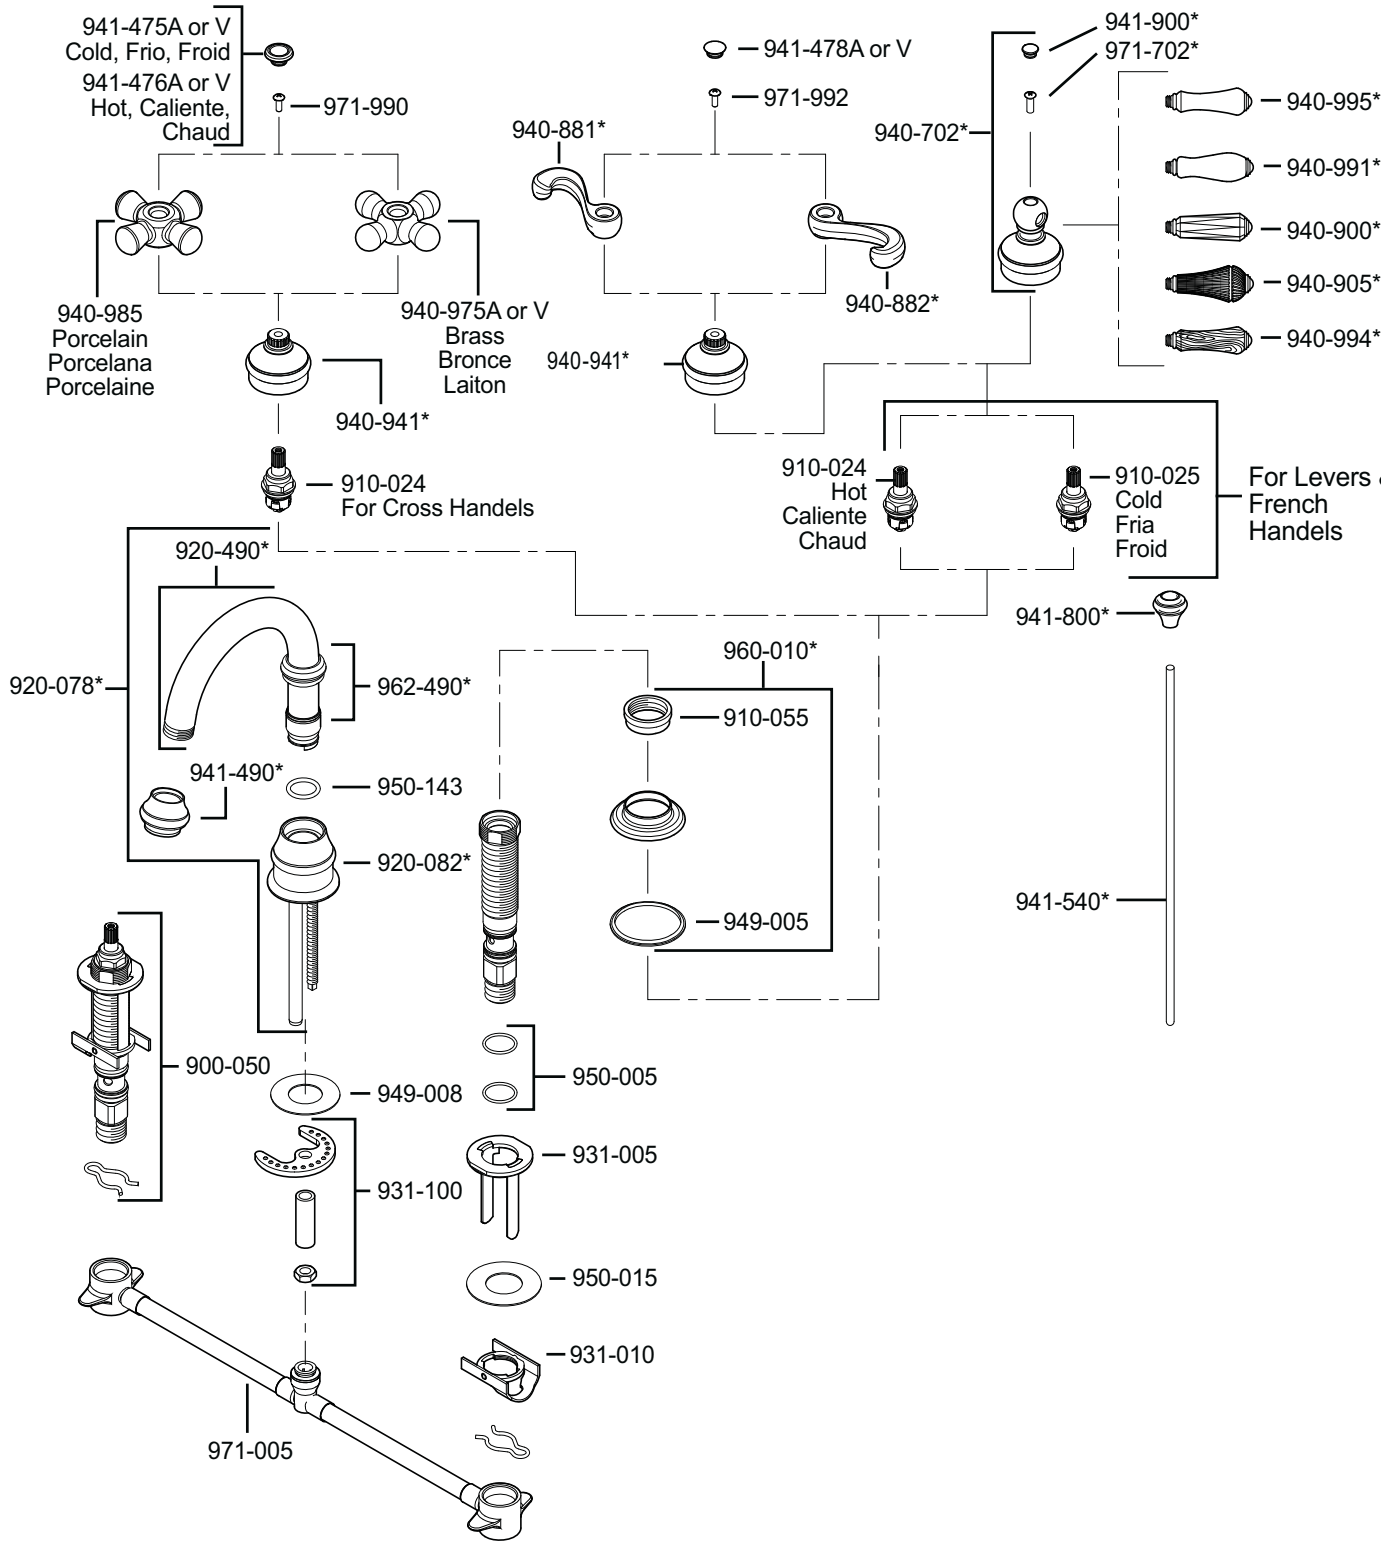

PARTS EXPLOSION

49 Series Savannah™ Collection 8"-15" Widespread Lavatory Faucet

FINISHES * Indicates Finish

A Polished Chrome	M Almond	U Rustic Bronze
B Black	N Antique Bronze	V PVD Polished Brass
E Rustic Pewter	P Polished Brass	W White
D PVD Polished Nickel	Q Satin Brass	Y Tuscan Bronze
J PVD Brushed Nickel	R Copper	Z Oil-Rubbed Bronze
K Satin Nickel	S Stainless Steel	
L Satin Stainless	T Biscuit	

All finishes not available on all parts

1-800-PFAUCET www.pricepfinder.com
19701 DaVinci, Lake Forest, CA 92610

07/15/08

Price Pfister