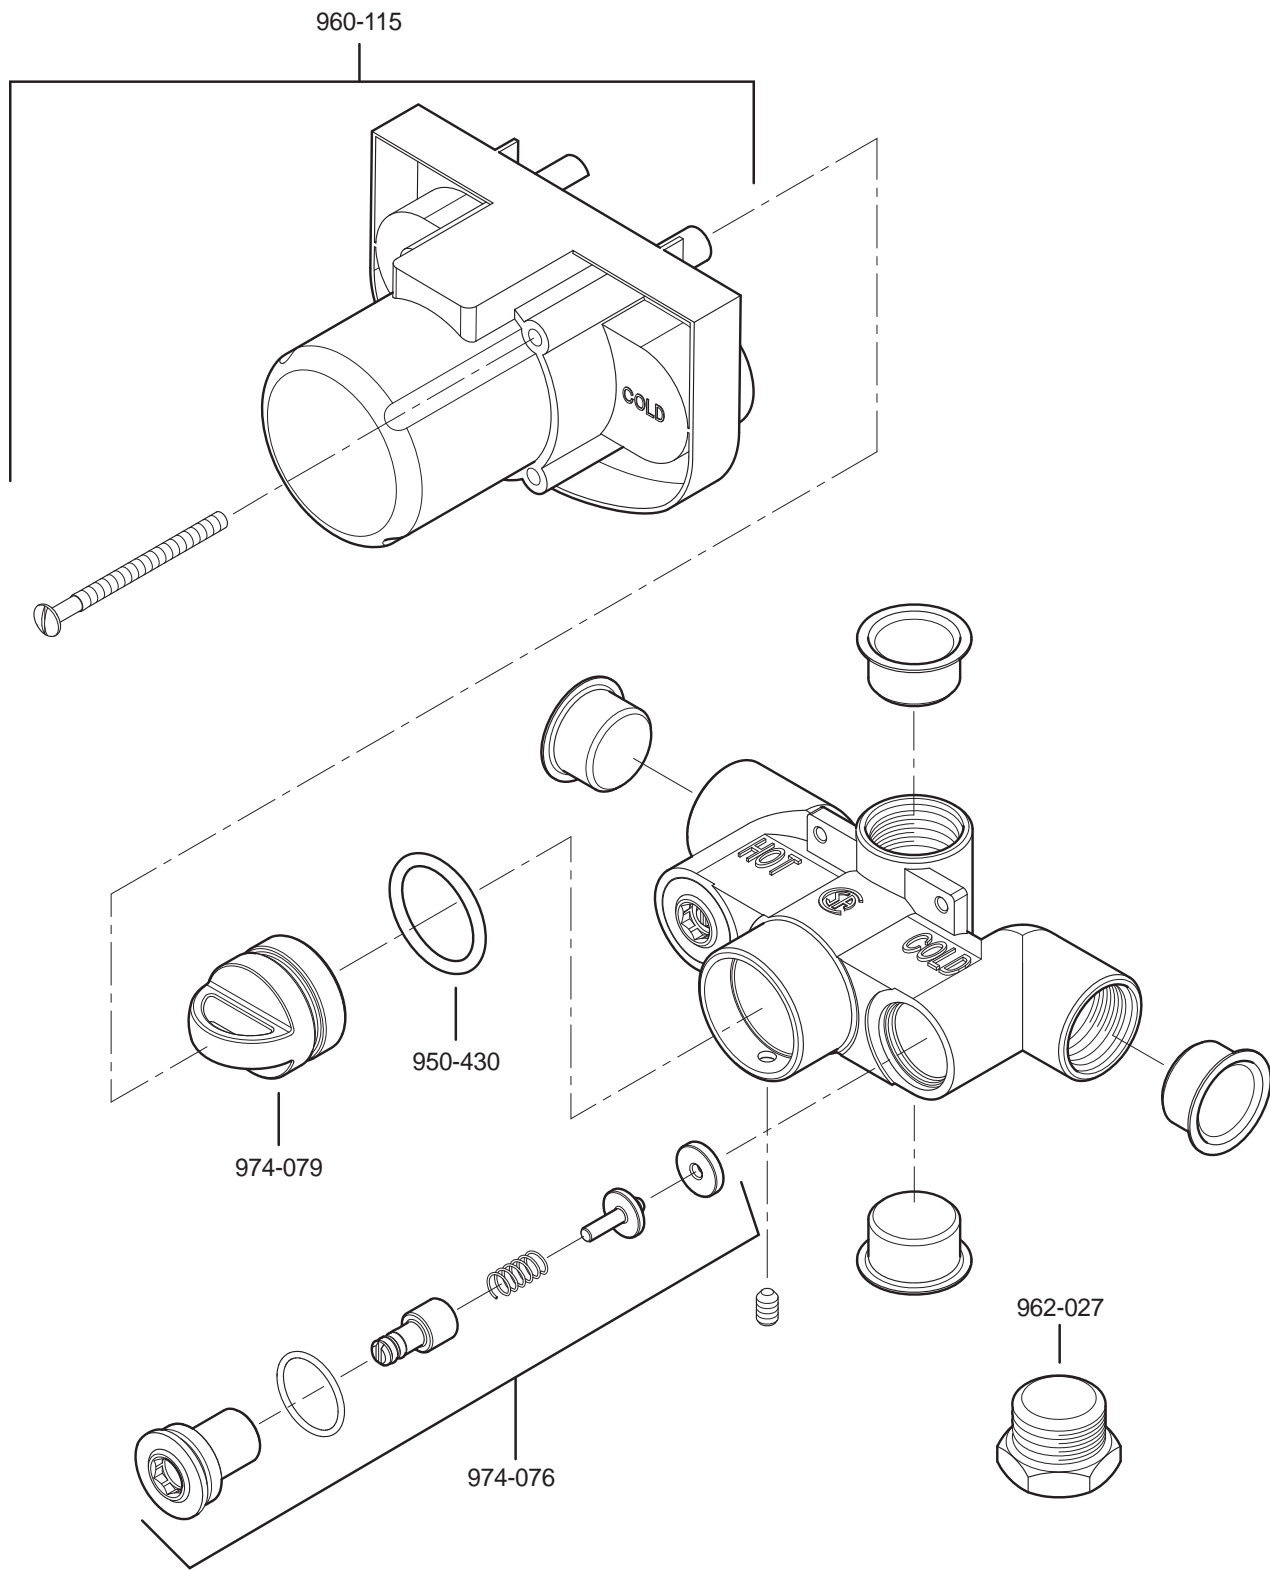

# PARTS EXPLOSION

## OT8 Series - 3/4" Shower System - Thermostatic Valve

**FINISHES \* Indicates Finish**

- |                       |                   |                      |
|-----------------------|-------------------|----------------------|
| A Polished Chrome     | M Almond          | U Rustic Bronze      |
| B Black               | N Antique Bronze  | V PVD Polished Brass |
| E Rustic Pewter       | P Polished Brass  | W White              |
| D PVD Polished Nickel | Q Satin Brass     | Y Tuscan Bronze      |
| J PVD Brushed Nickel  | R Copper          | Z Oil-Rubbed Bronze  |
| K Satin Nickel        | S Stainless Steel |                      |
| L Satin Stainless     | T Biscuit         |                      |