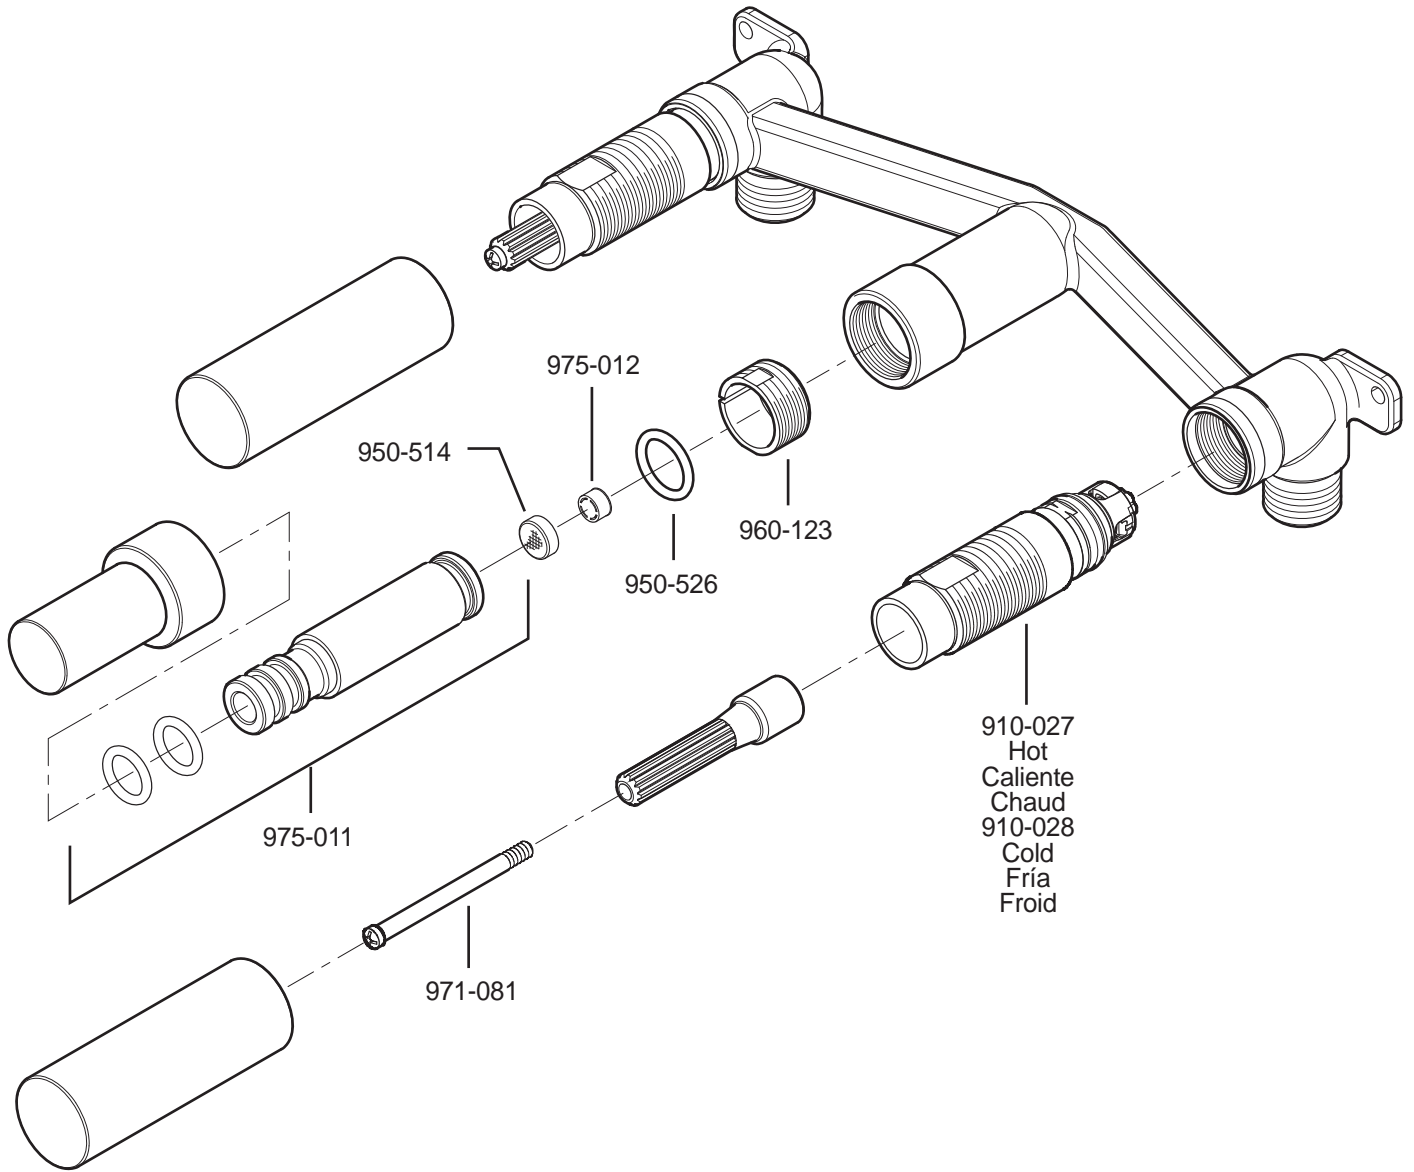

PARTS EXPLOSION

49 Series 8" Wallmount Lavatory Valve Body

910-027
Hot
Caliente
Chaud
910-028
Cold
Fría
Froid

FINISHES * Indicates Finish

A Polished Chrome	L Satin Stainless	T Biscuit
B Black	M Almond	U Rustic Bronze
D PVD Polished Nickel	N Antique Bronze	V PVD Polished Brass
E Rustic Pewter	P Polished Brass	W White
J PVD Brushed Nickel	Q Satin Brass	Y Tuscan Bronze
G Velvet Aged Bronze	R Copper	Z Oil-Rubbed Bronze
K Satin Nickel	S Stainless Steel	

All finishes not available on all parts

1-800-PFAUCET www.pricepister.com
19701 DaVinci, Lake Forest, CA 92610

10/15/09

Price Pfister