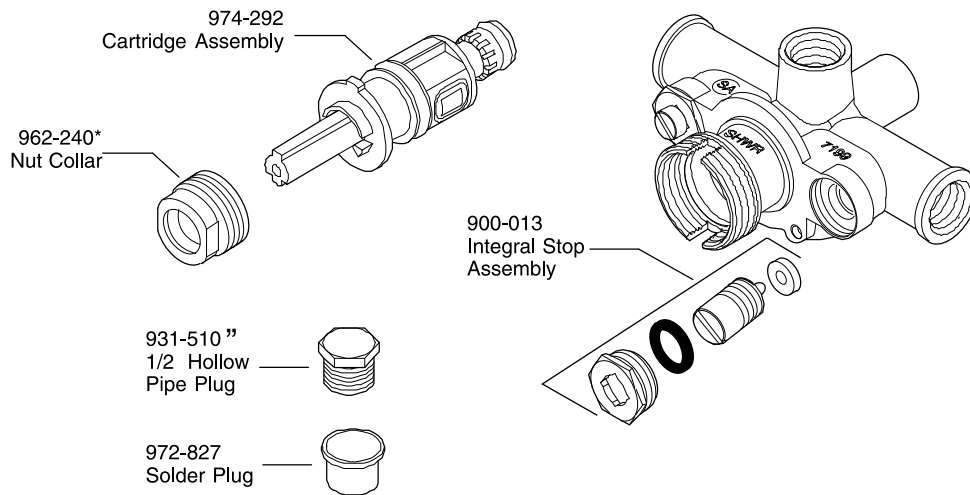

PARTS EXPLOSION

0X9/JX9 Series Tub & Shower Valves

FINISHES * Indicates Finish

A Polished Chrome	M Almond	U Rustic Bronze
B Black	N Antique Bronze	V PVD Polished Brass
E Rustic Pewter	P Polished Brass	W White
D PVD Polished Nickel	Q Satin Brass	Y Tuscan Bronze
J PVD Brushed Nickel	R Copper	Z Oil-Rubbed Bronze
K Satin Nickel	S Stainless Steel	
L Satin Stainless	T Biscuit	