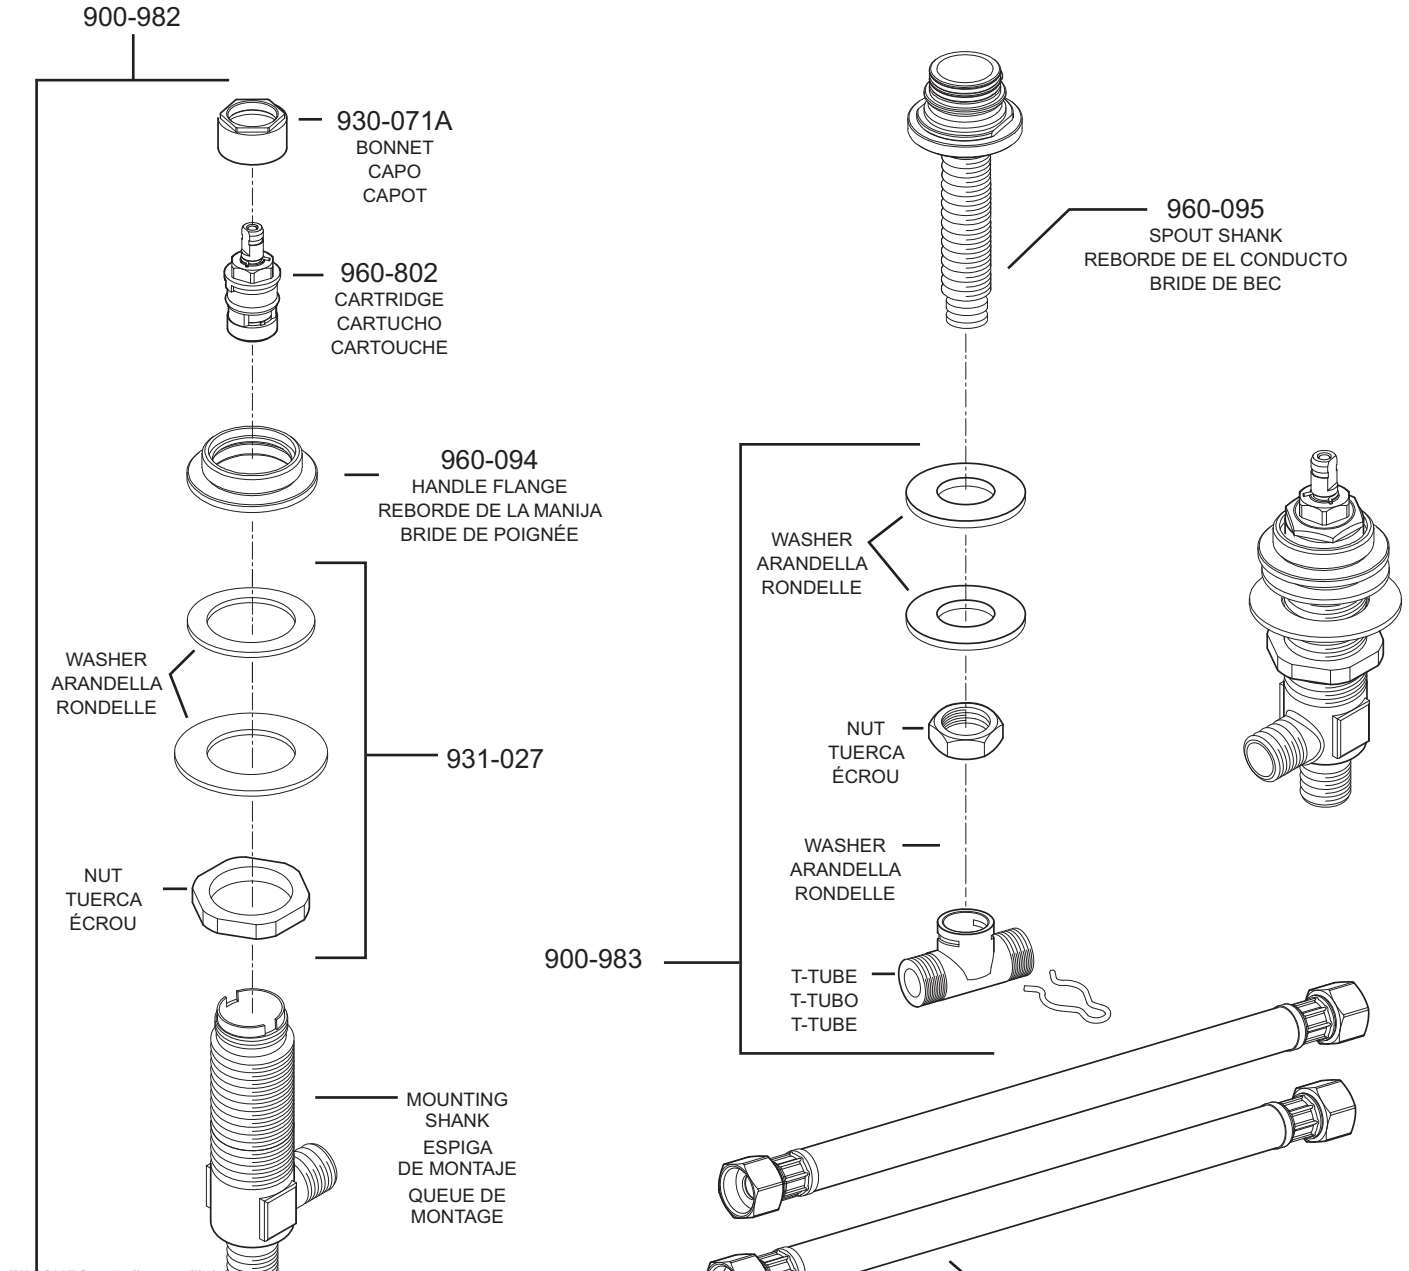

# PARTS EXPLOSION

## 106 Pfirst Series™ Roman Tub Roughin Faucet

**FINISHES \* Indicates Finish**

A Polished Chrome	M Almond	U Rustic Bronze
B Black	N Antique Bronze	V PVD Polished Brass
E Rustic Pewter	P Polished Brass	W White
D PVD Polished Nickel	Q Satin Brass	Y Tuscan Bronze
J PVD Brushed Nickel	R Copper	Z Oil-Rubbed Bronze
K Satin Nickel	S Stainless Steel	
L Satin Stainless	T Biscuit	