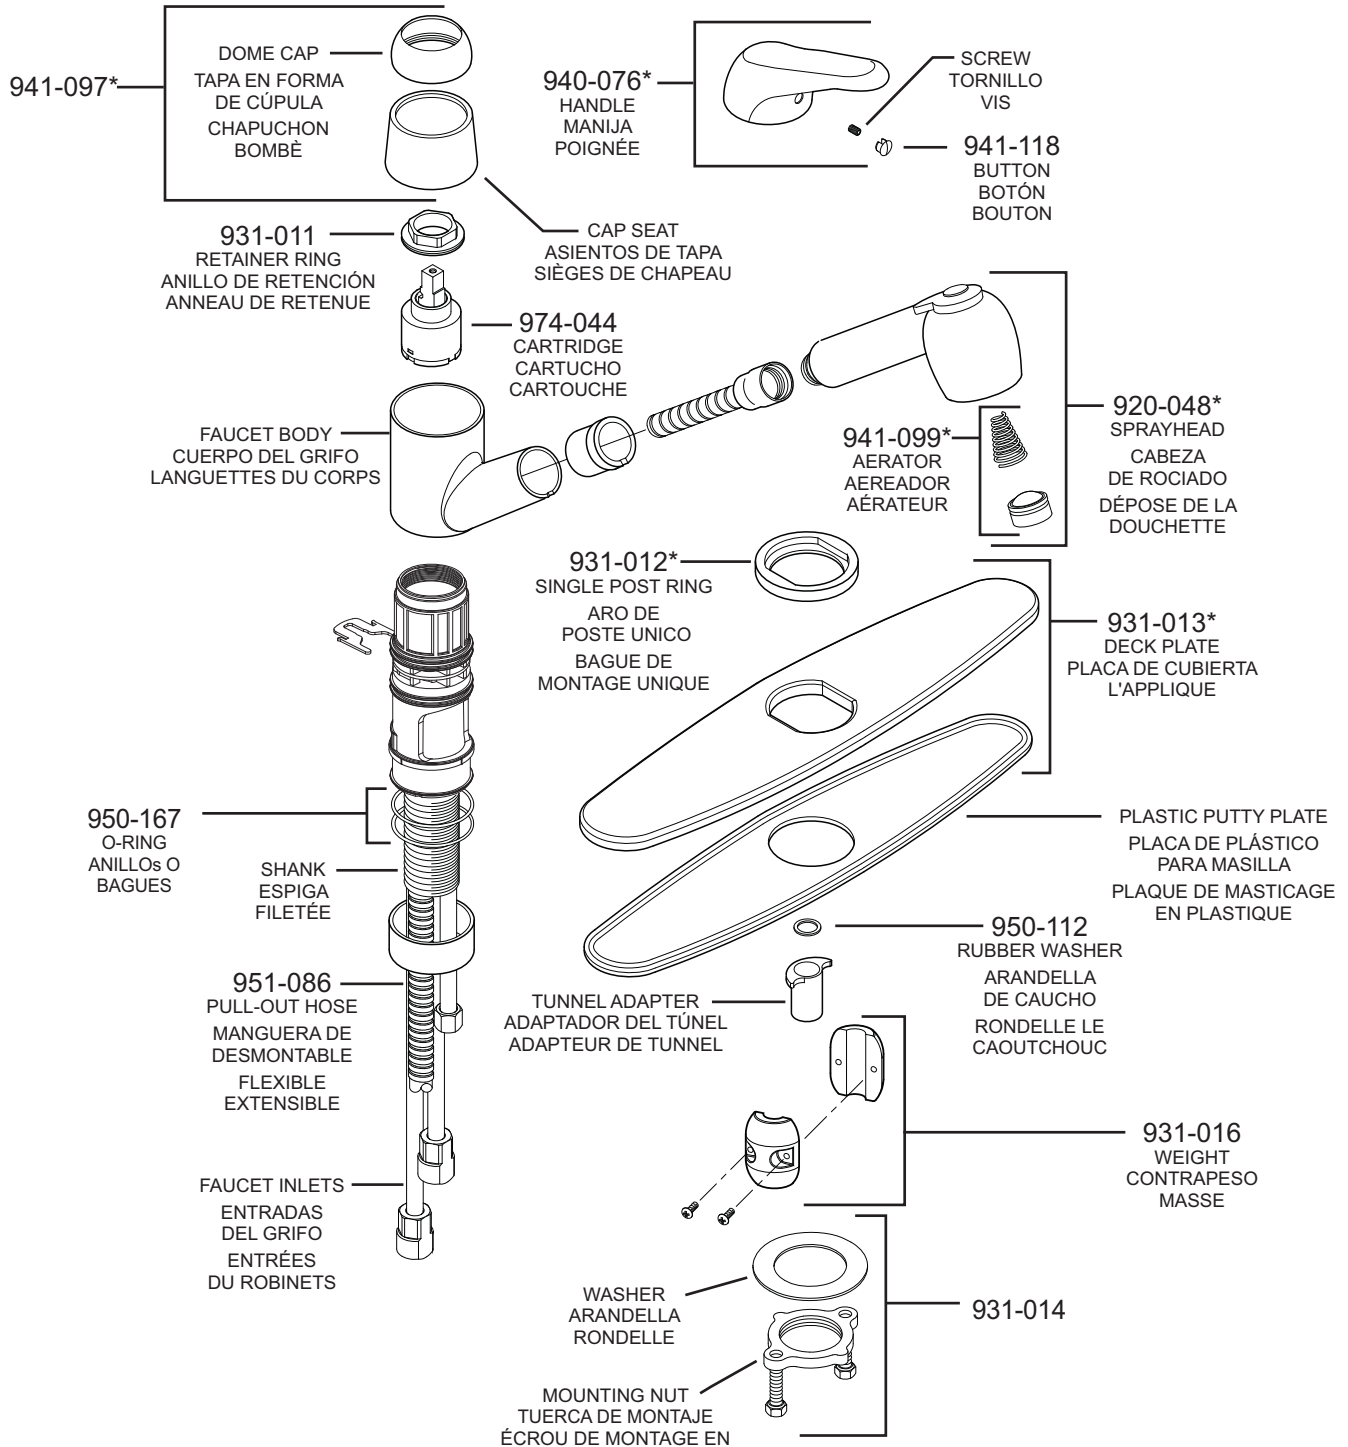

# PARTS EXPLOSION

## 133 Pfirst Series™ Single Control Pull-Out Kitchen Faucet