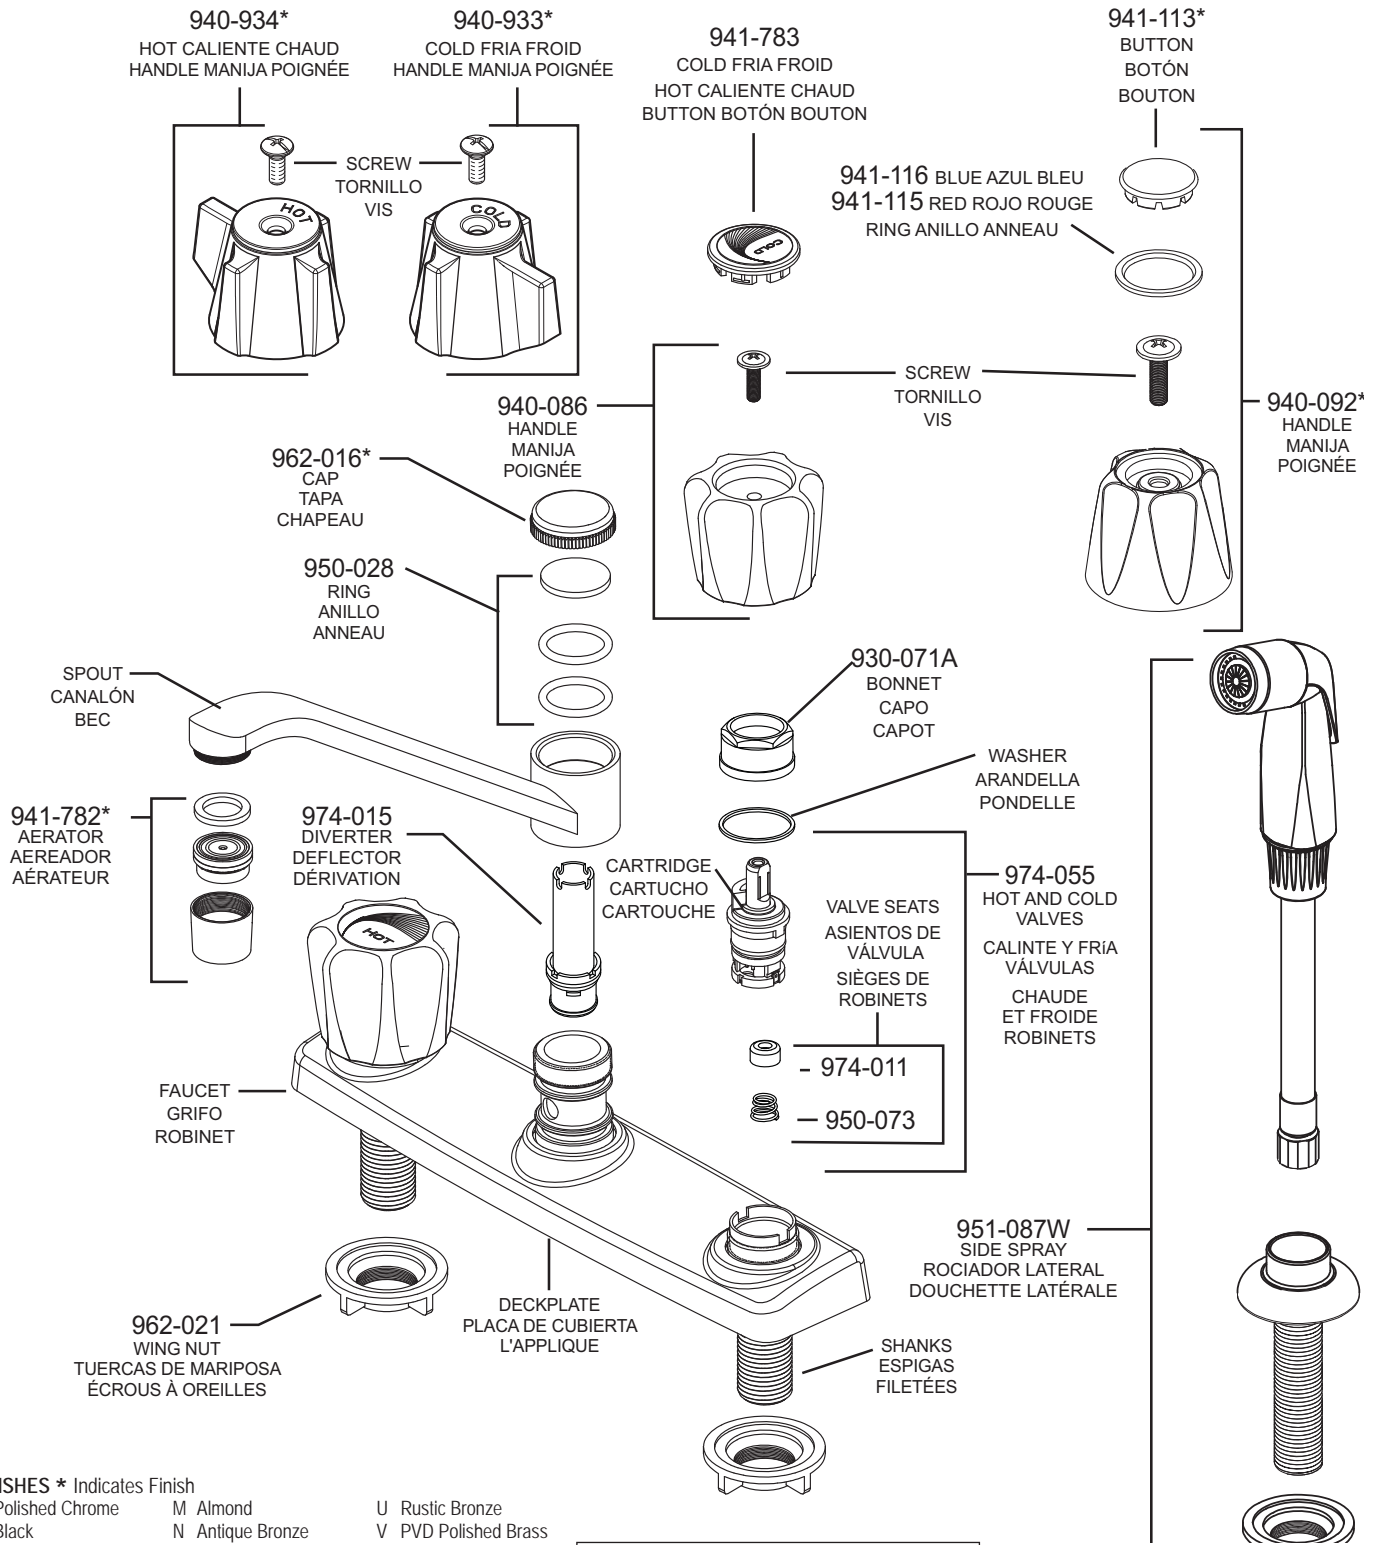

PARTS EXPLOSION

135 Pfirst Series™ 2 Handle, Side Spray Kitchen Faucet

FINISHES * Indicates Finish

A Polished Chrome	M Almond	U Rustic Bronze
B Black	N Antique Bronze	V PVD Polished Brass
E Rustic Pewter	P Polished Brass	W White
D PVD Polished Nickel	Q Satin Brass	Y Tuscan Bronze
J PVD Brushed Nickel	R Copper	Z Oil-Rubbed Bronze
K Satin Nickel	S Stainless Steel	
L Satin Stainless	T Biscuit	

All finishes not available on all parts

1-800-PFAUCET www.pricepfister.com
19701 DaVinci, Lake Forest, CA 92610

07/15/08

Price Pfister