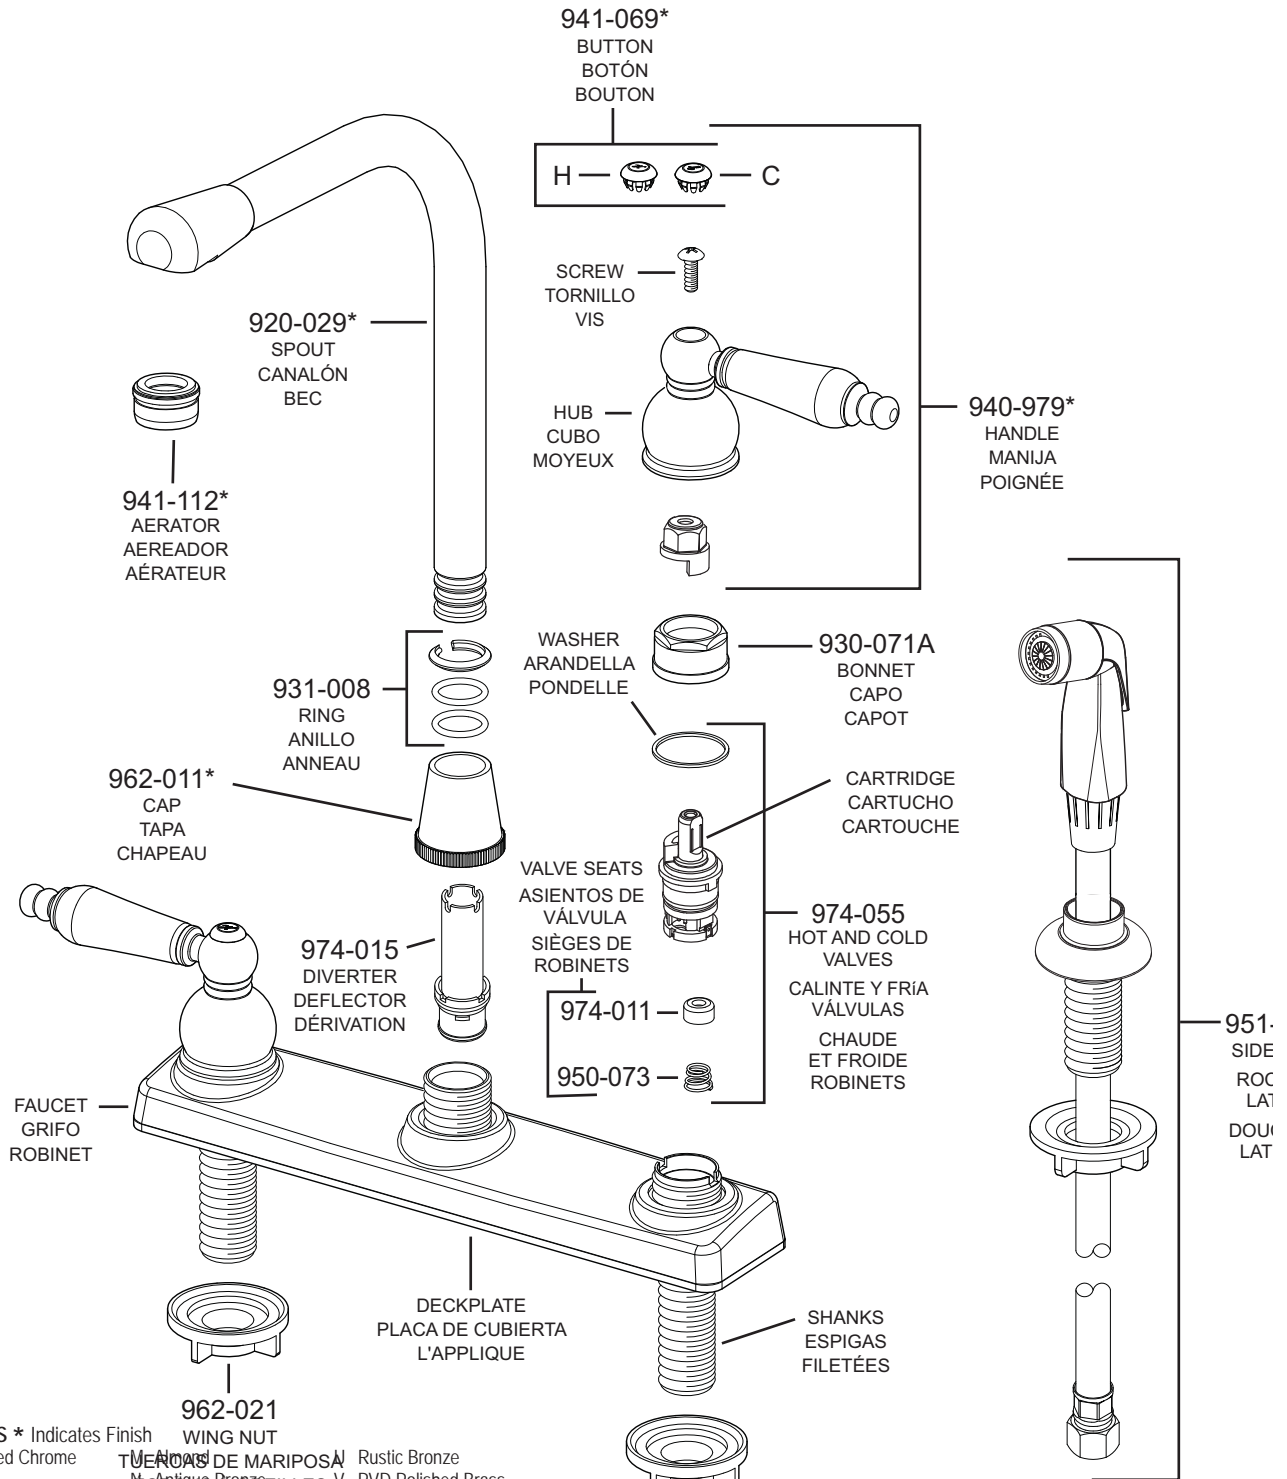

PARTS EXPLOSION

136 Pfirst Series™ 2 Handle H-Arch, Side Spray Kitchen Faucet

FINISHES * Indicates Finish

A Polished Chrome	T VENUS DE MARIPOSA	R Rustic Bronze
B Black	E AEROS AERILLES	V PVD Polished Brass
E Rustic Pewter	P Polished Brass	W White
D PVD Polished Nickel	Q Satin Brass	Y Tuscan Bronze
J PVD Brushed Nickel	R Copper	Z Oil-Rubbed Bronze
K Satin Nickel	S Stainless Steel	
L Satin Stainless	T Biscuit	