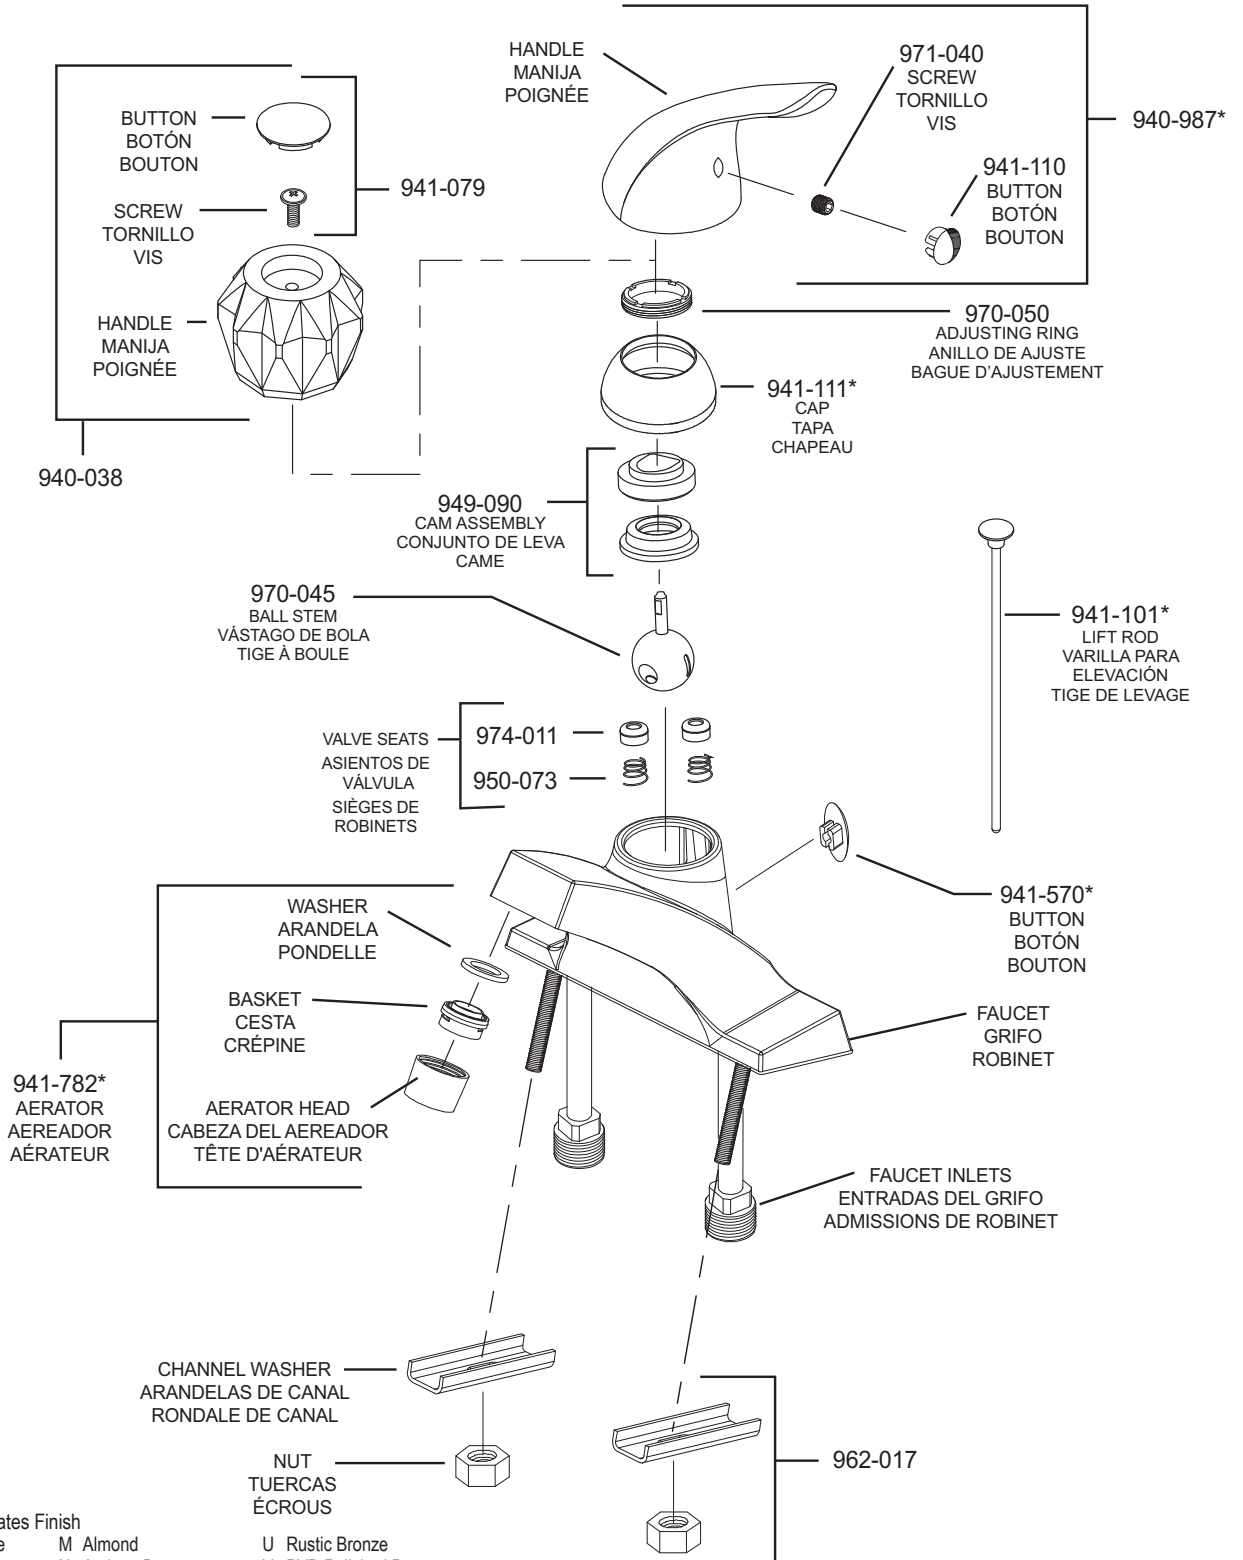

# PARTS EXPLOSION

## 142 Pf rst Series™ Single Control, Centerset Lavatory Faucet

All finishes not available on all parts

1-800-PFAUCET www.pricepfister.com  
19701 DaVinci, Lake Forest, CA 92610

07/15/08

Price Pfister