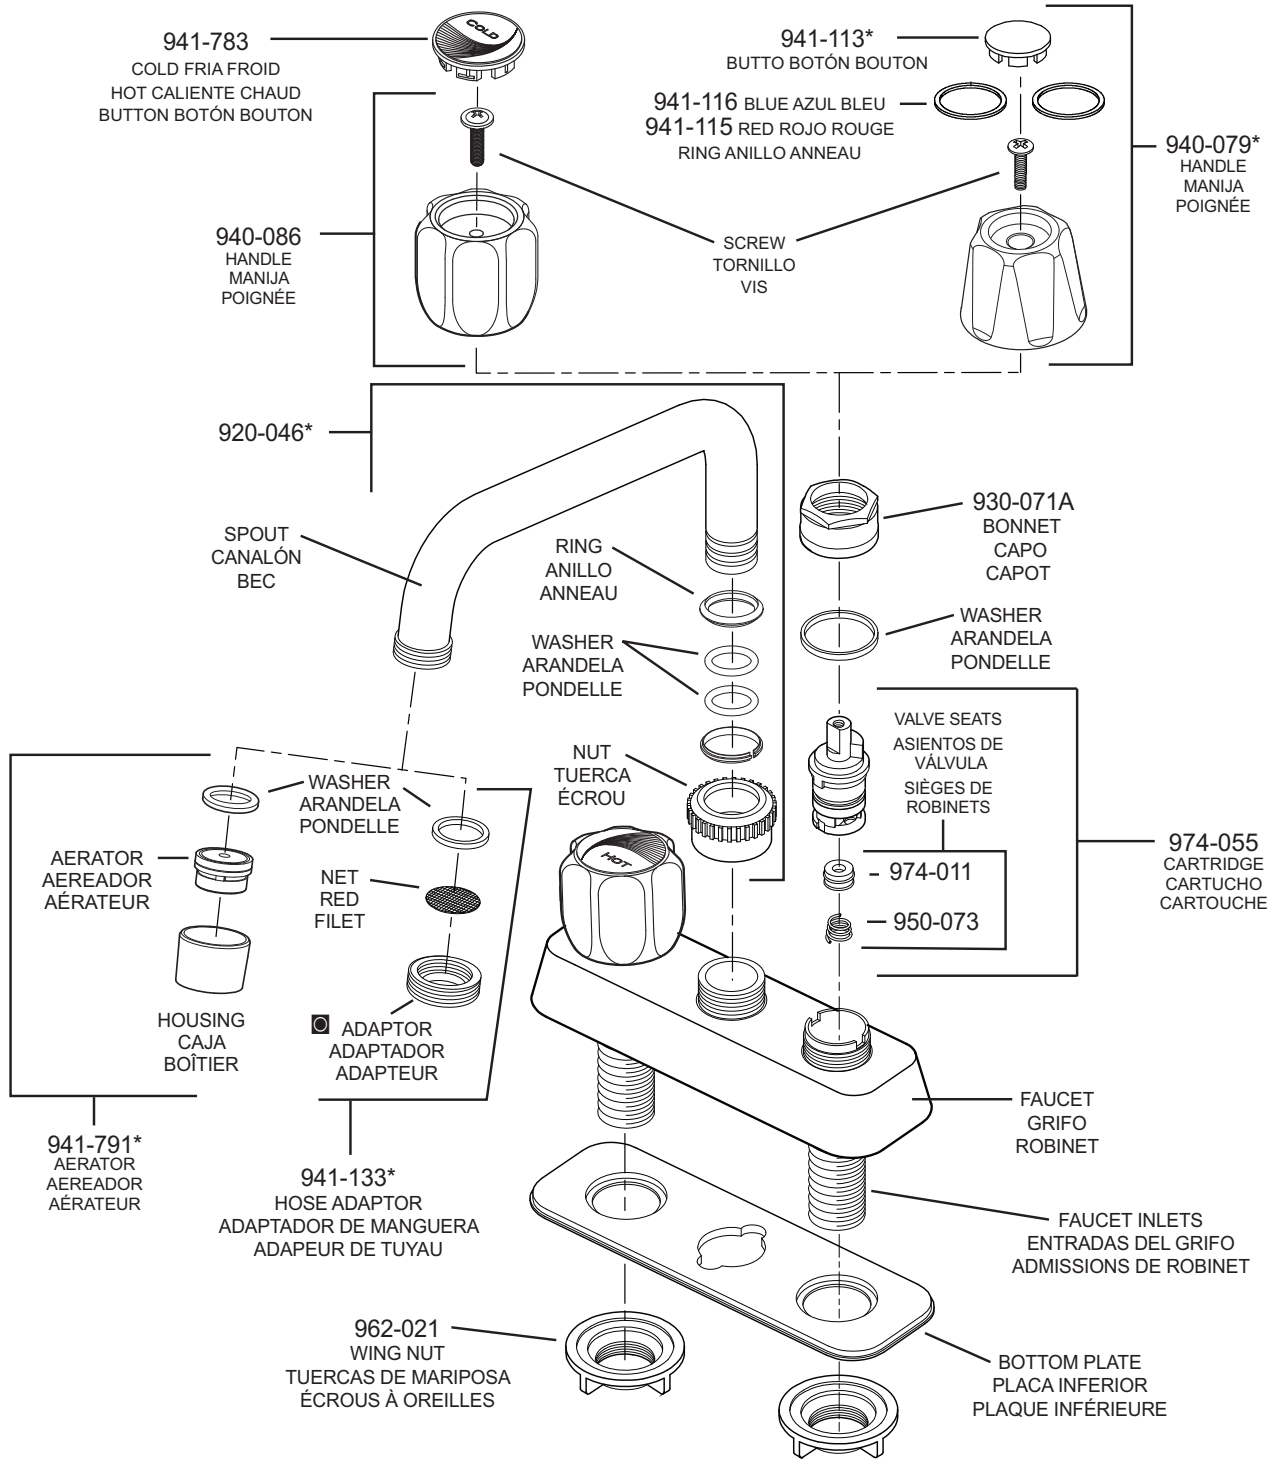

PARTS EXPLOSION

171 Pfirst Series™ Bar/Kitchen Island and Laundry Faucet

FINISHES * Indicates Finish

A Polished Chrome	M Almond	U Rustic Bronze
B Black	N Antique Bronze	V PVD Polished Brass
E Rustic Pewter	P Polished Brass	W White
D PVD Polished Nickel	Q Satin Brass	Y Tuscan Bronze
J PVD Brushed Nickel	R Copper	Z Oil-Rubbed Bronze
K Satin Nickel	S Stainless Steel	
L Satin Stainless	T Biscuit	

All finishes not available on all parts

1-800-PFAUCET www.pricepfister.com
19701 DaVinci, Lake Forest, CA 92610

07/15/08

Price Pfister