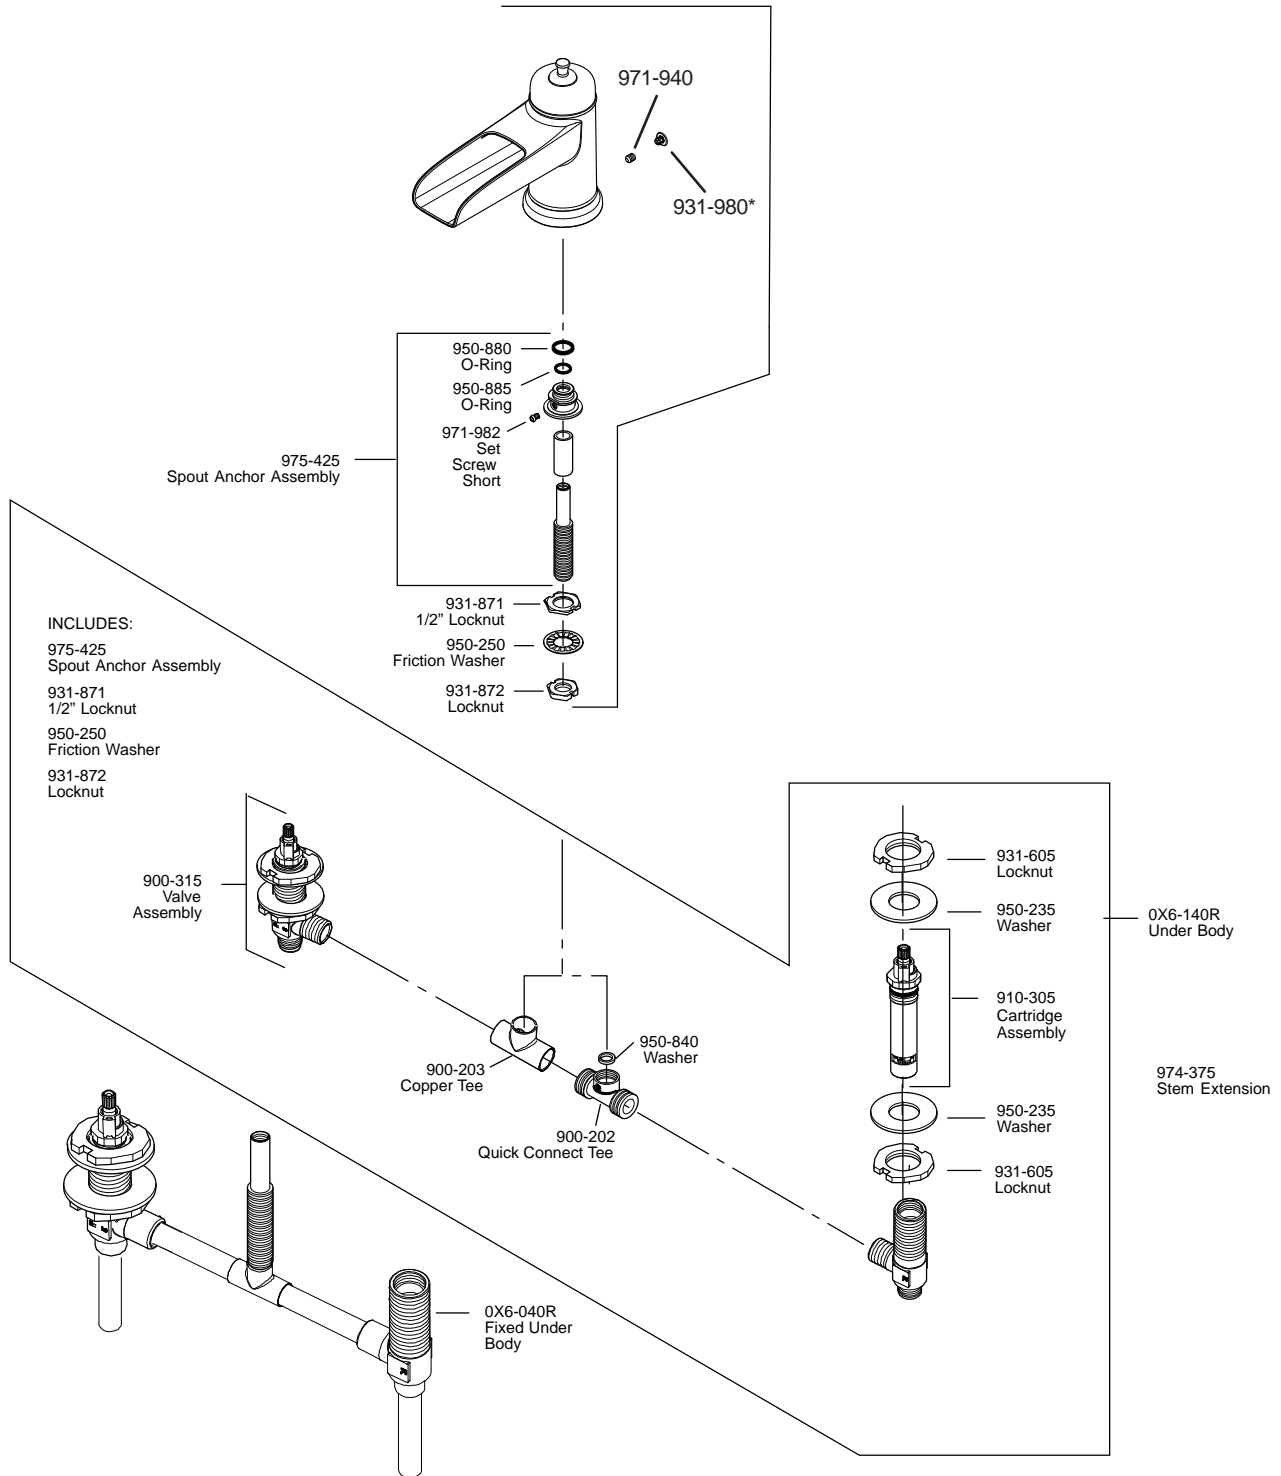

PARTS EXPLOSION

RT6 Series Ashfield™ Spout

BODIES AND HHL HUB AND HANDLE TRIM KITS SUPPLIED SEPARATELY

FINISHES * Indicates Finish

A Polished Chrome	M Almond	U Rustic Bronze
B Black	N Antique Bronze	V PVD Polished Brass
E Rustic Pewter	P Polished Brass	W White
D PVD Polished Nickel	Q Satin Brass	Y Tuscan Bronze
J PVD Brushed Nickel	R Copper	Z Oil-Rubbed Bronze
K Satin Nickel	S Stainless Steel	
L Satin Stainless	T Biscuit	