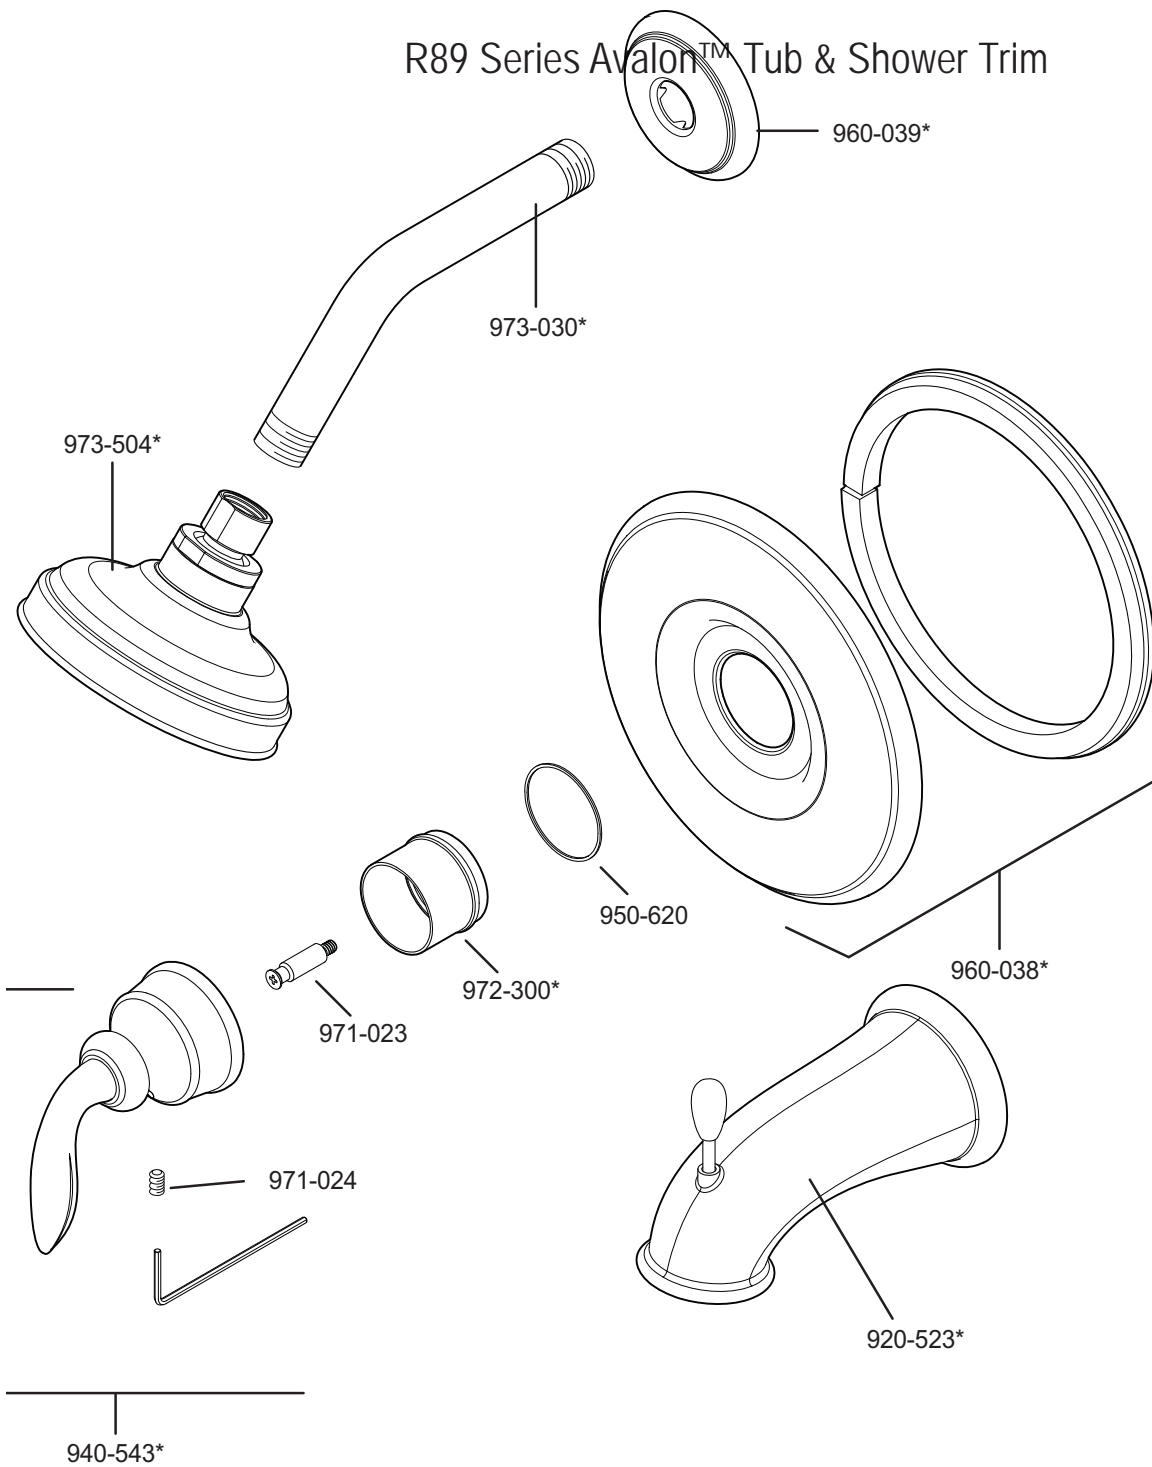

PARTS EXPLOSION

R89 Series Avalon™ Tub & Shower Trim

FINISHES * Indicates Finish

- | | | |
|-----------------------|-------------------|----------------------|
| A Polished Chrome | M Almond | U Rustic Bronze |
| B Black | N Antique Bronze | V PVD Polished Brass |
| E Rustic Pewter | P Polished Brass | W White |
| D PVD Polished Nickel | Q Satin Brass | Y Tuscan Bronze |
| J PVD Brushed Nickel | R Copper | Z Oil-Rubbed Bronze |
| K Satin Nickel | S Stainless Steel | |
| L Satin Stainless | T Biscuit | |