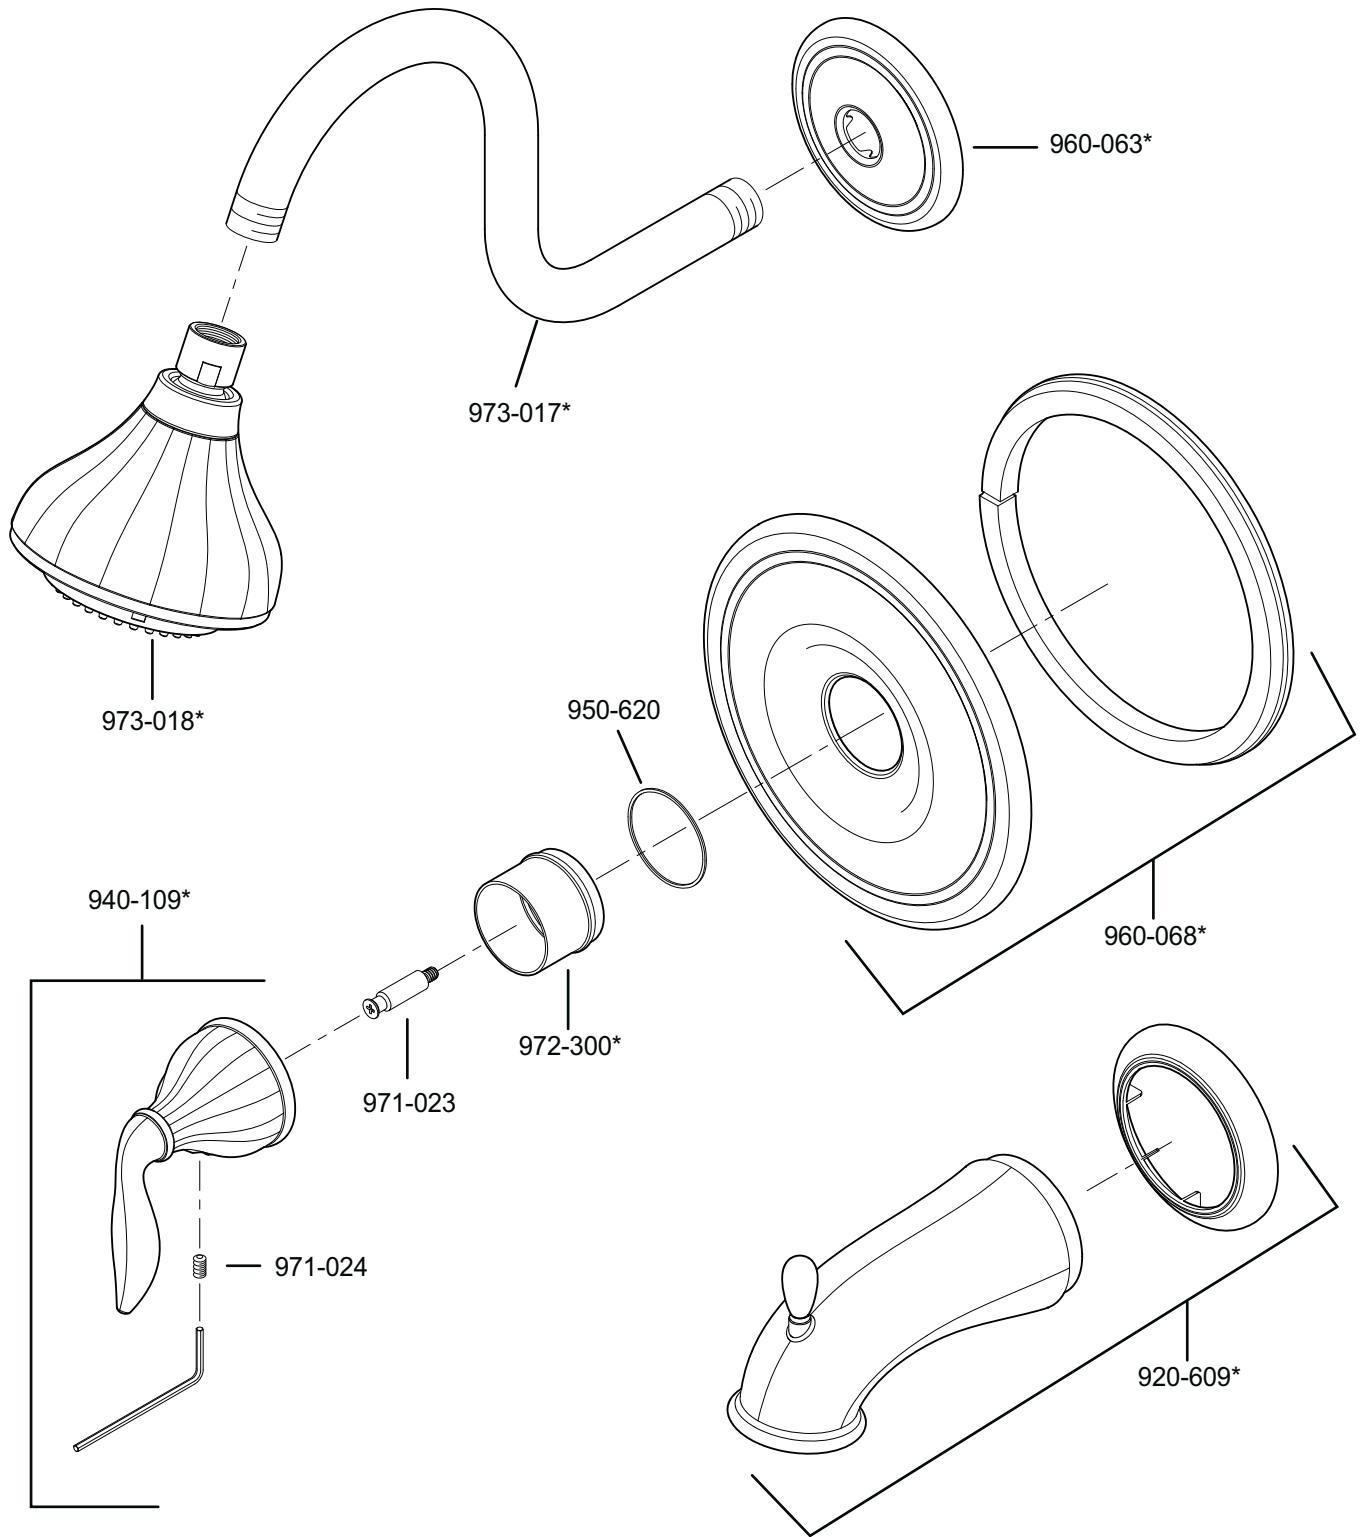

PARTS EXPLOSION

R89 Series Sedona™ Tub & Shower Trim

FINISHES * Indicates Finish

A Polished Chrome	M Almond	U Rustic Bronze
B Black	N Antique Bronze	V PVD Polished Brass
E Rustic Pewter	P Polished Brass	W White
D PVD Polished Nickel	Q Satin Brass	Y Tuscan Bronze
J PVD Brushed Nickel	R Copper	Z Oil-Rubbed Bronze
K Satin Nickel	S Stainless Steel	
L Satin Stainless	T Biscuit	