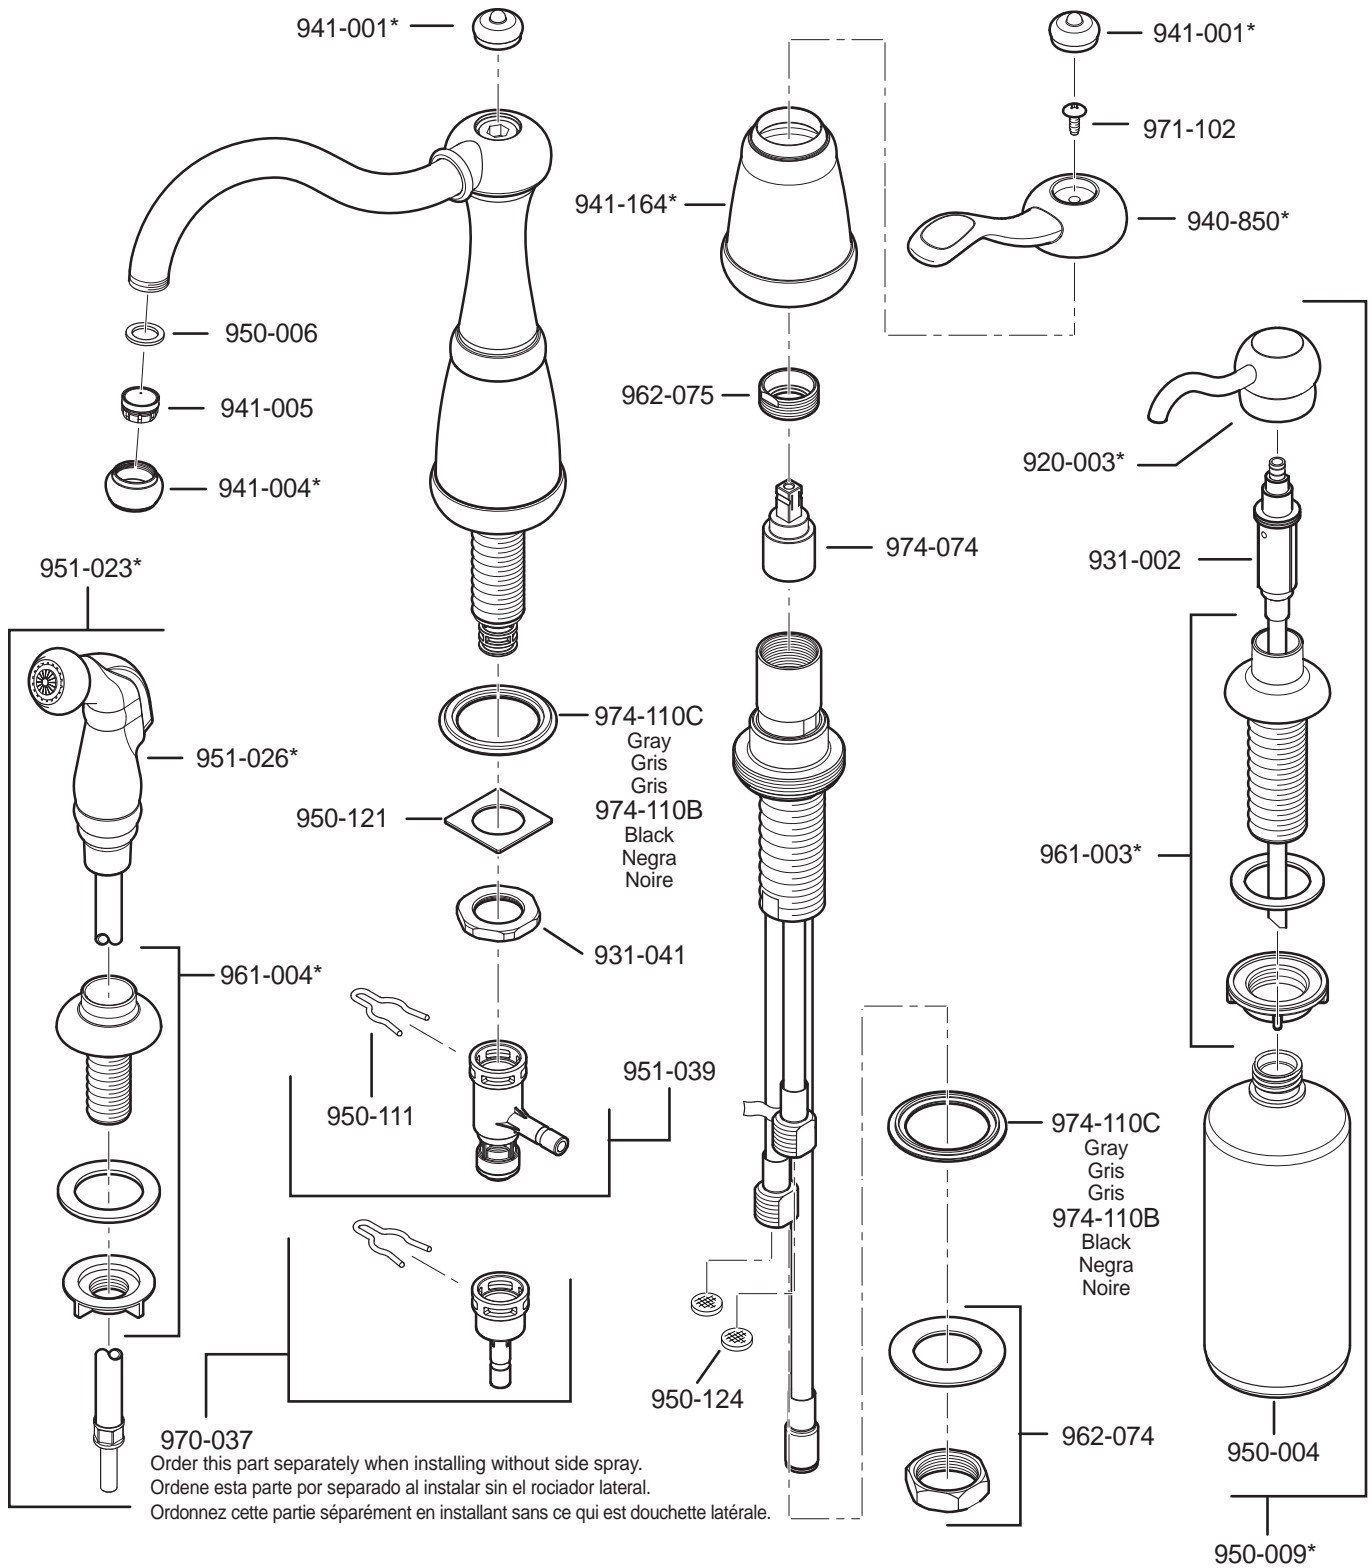

PARTS EXPLOSION

26 Series Marielle™ Kitchen Faucet

FINISHES * Indicates Finish

- | | | |
|-----------------------|-------------------|----------------------|
| A Polished Chrome | L Satin Stainless | T Biscuit |
| B Black | M Almond | U Rustic Bronze |
| D PVD Polished Nickel | N Antique Bronze | V PVD Polished Brass |
| E Rustic Pewter | P Polished Brass | W White |
| J PVD Brushed Nickel | Q Satin Brass | Y Tuscan Bronze |
| G Velvet Aged Bronze | R Copper | Z Oil-Rubbed Bronze |
| K Satin Nickel | S Stainless Steel | |

All finishes not available on all parts

1-800-PFAUCET www.pricepfister.com
19701 DaVinci, Lake Forest, CA 92610

10/15/09

Price Pfister