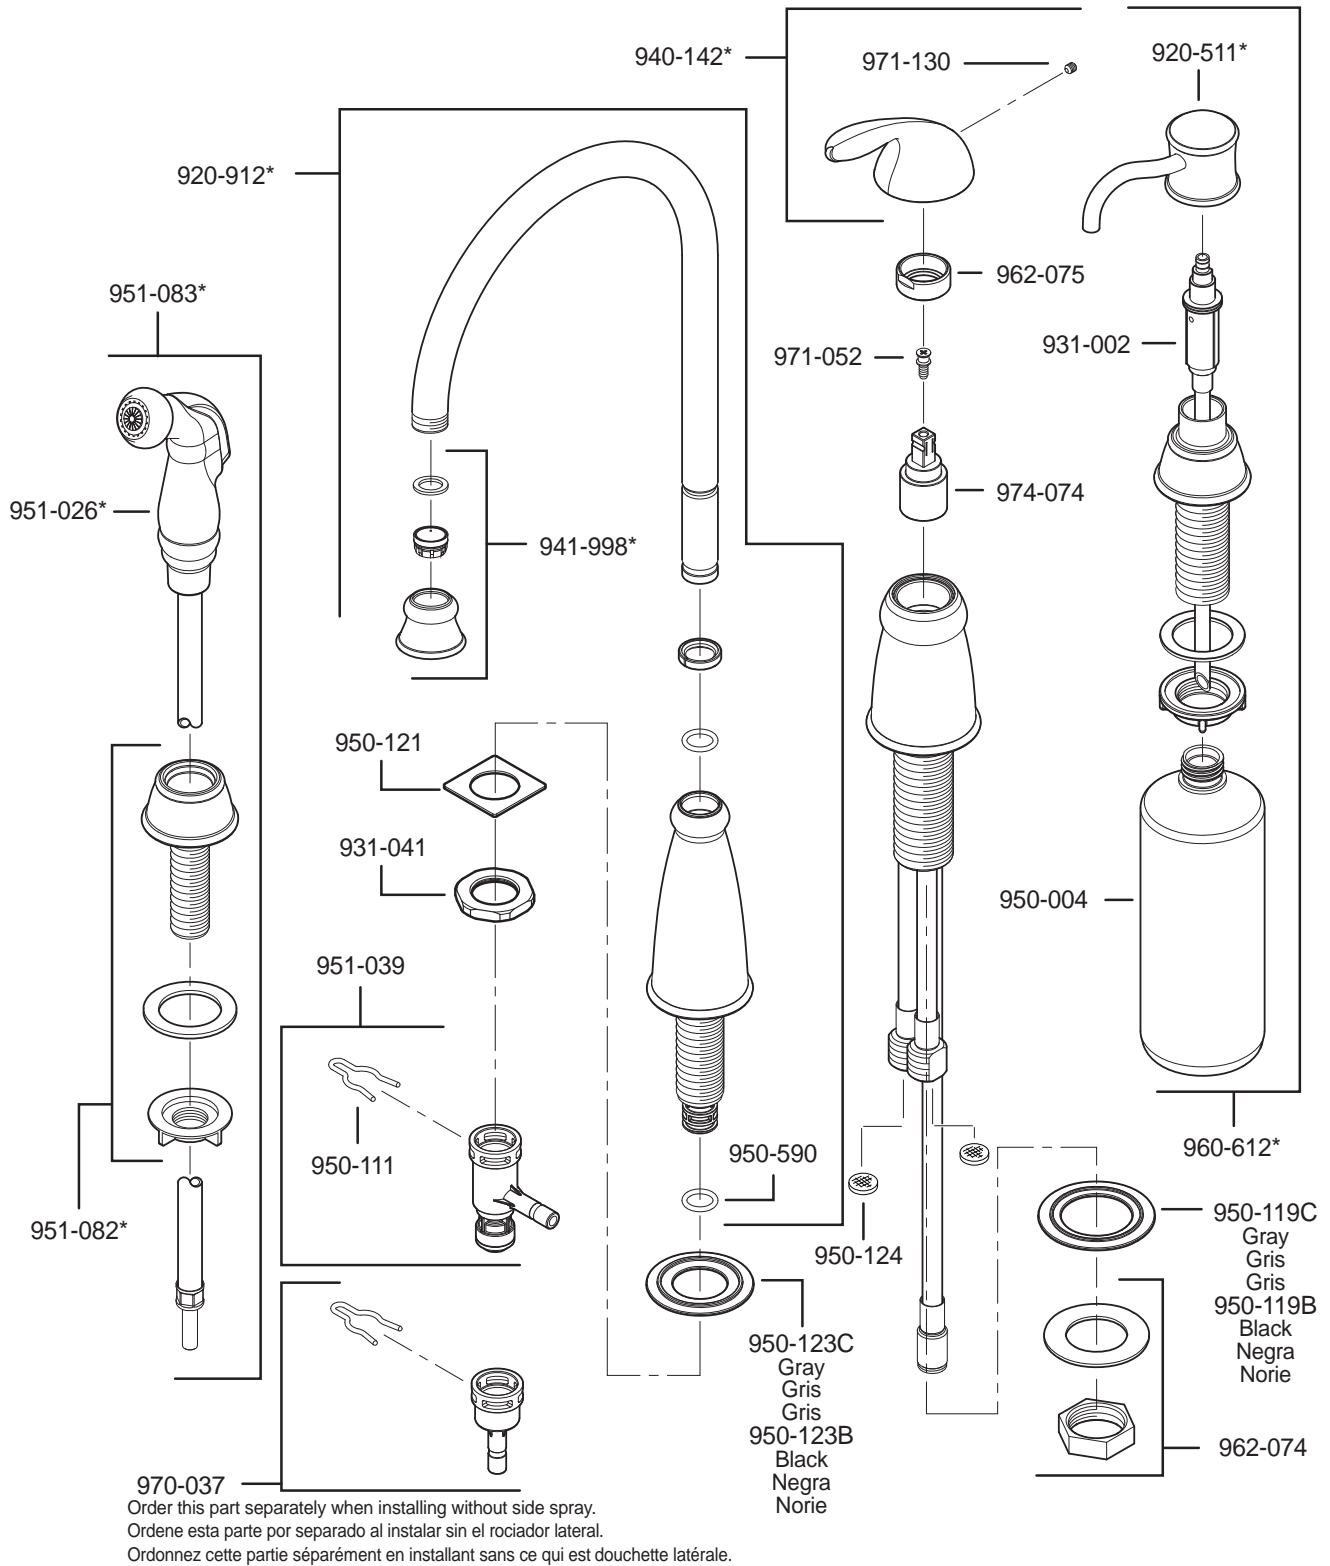

# PARTS EXPLOSION

## 26 Series Avalon™ Kitchen Faucet