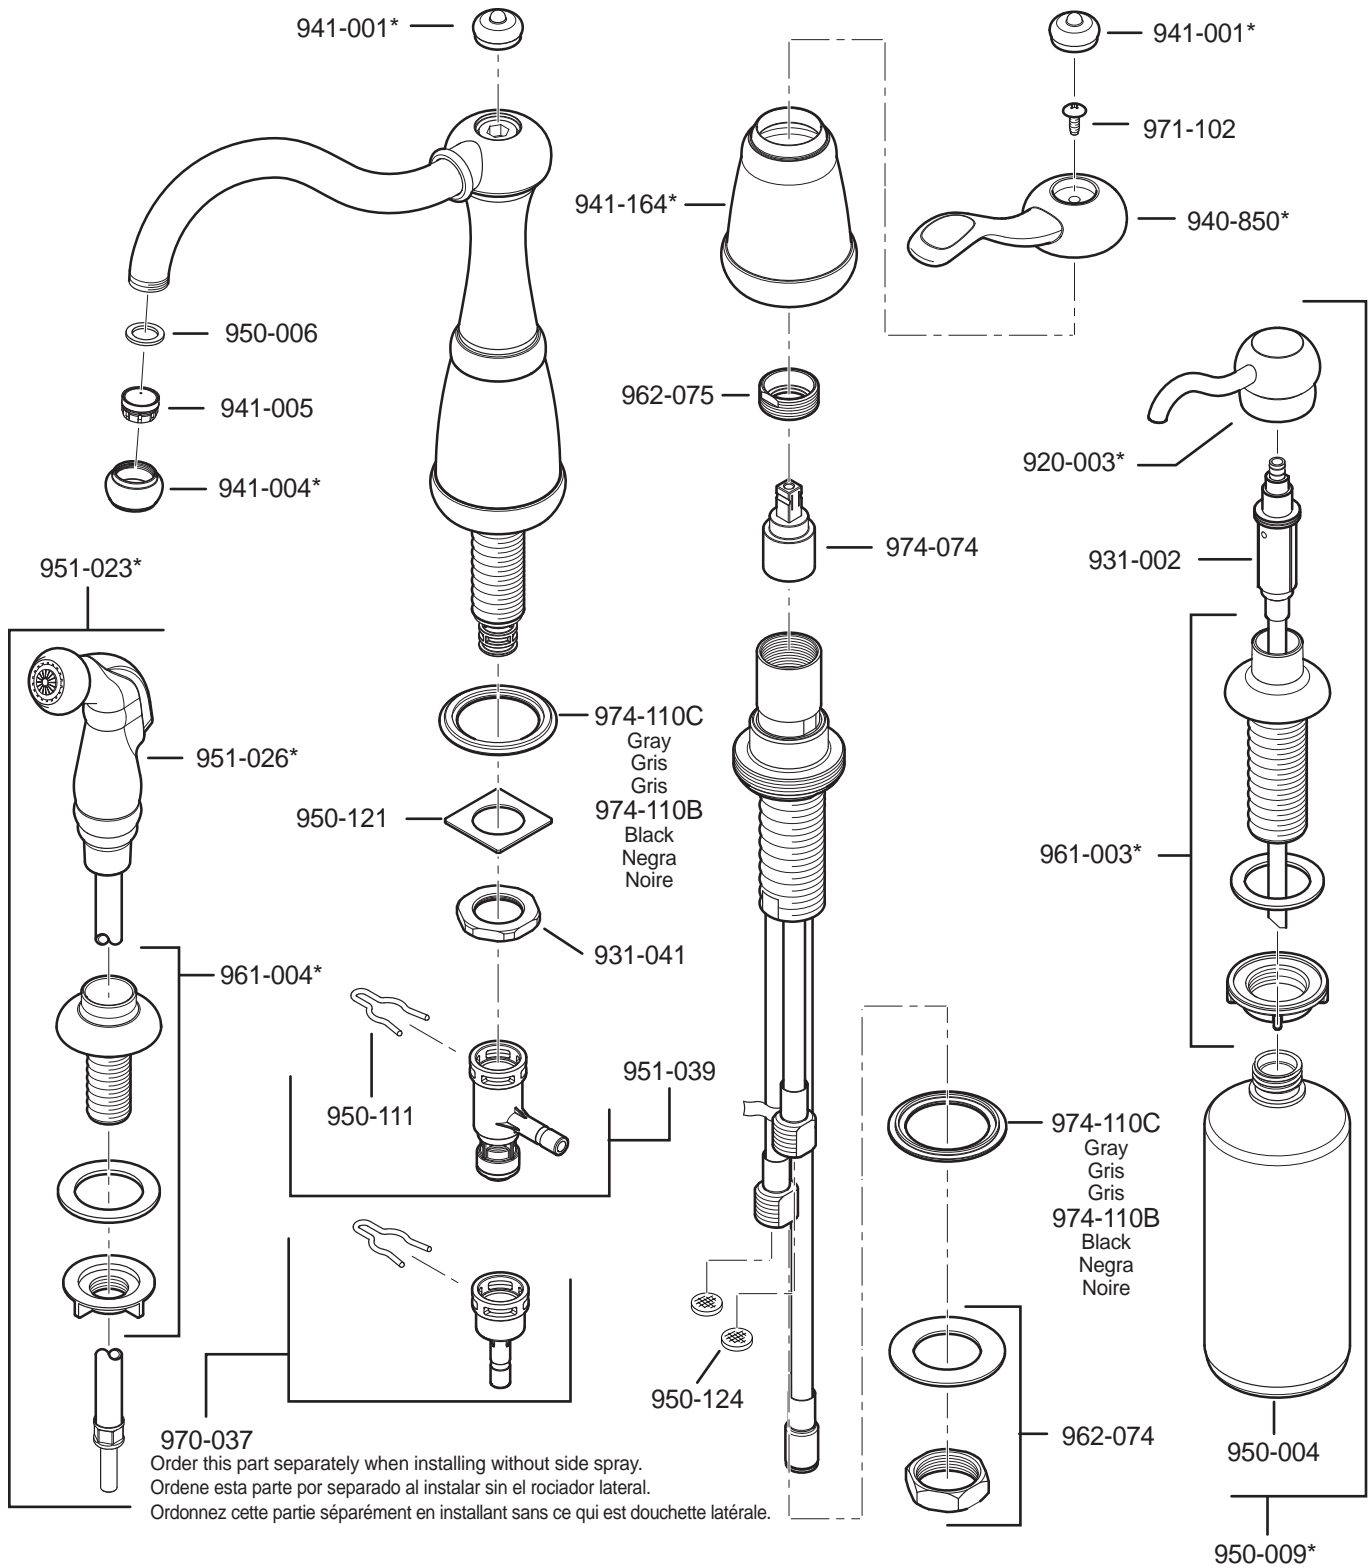

PARTS EXPLOSION

26 Series Marielle™ Kitchen Faucet

FINISHES * Indicates Finish

A Polished Chrome	L Satin Stainless	T Biscuit
B Black	M Almond	U Rustic Bronze
D PVD Polished Nickel	N Antique Bronze	V PVD Polished Brass
E Rustic Pewter	P Polished Brass	W White
J PVD Brushed Nickel	Q Satin Brass	Y Tuscan Bronze
G Velvet Aged Bronze	R Copper	Z Oil-Rubbed Bronze
K Satin Nickel	S Stainless Steel	

All finishes not available on all parts

1-800-PFAUCET www.pricepfister.com
19701 DaVinci, Lake Forest, CA 92610

10/15/09

Price Pfister