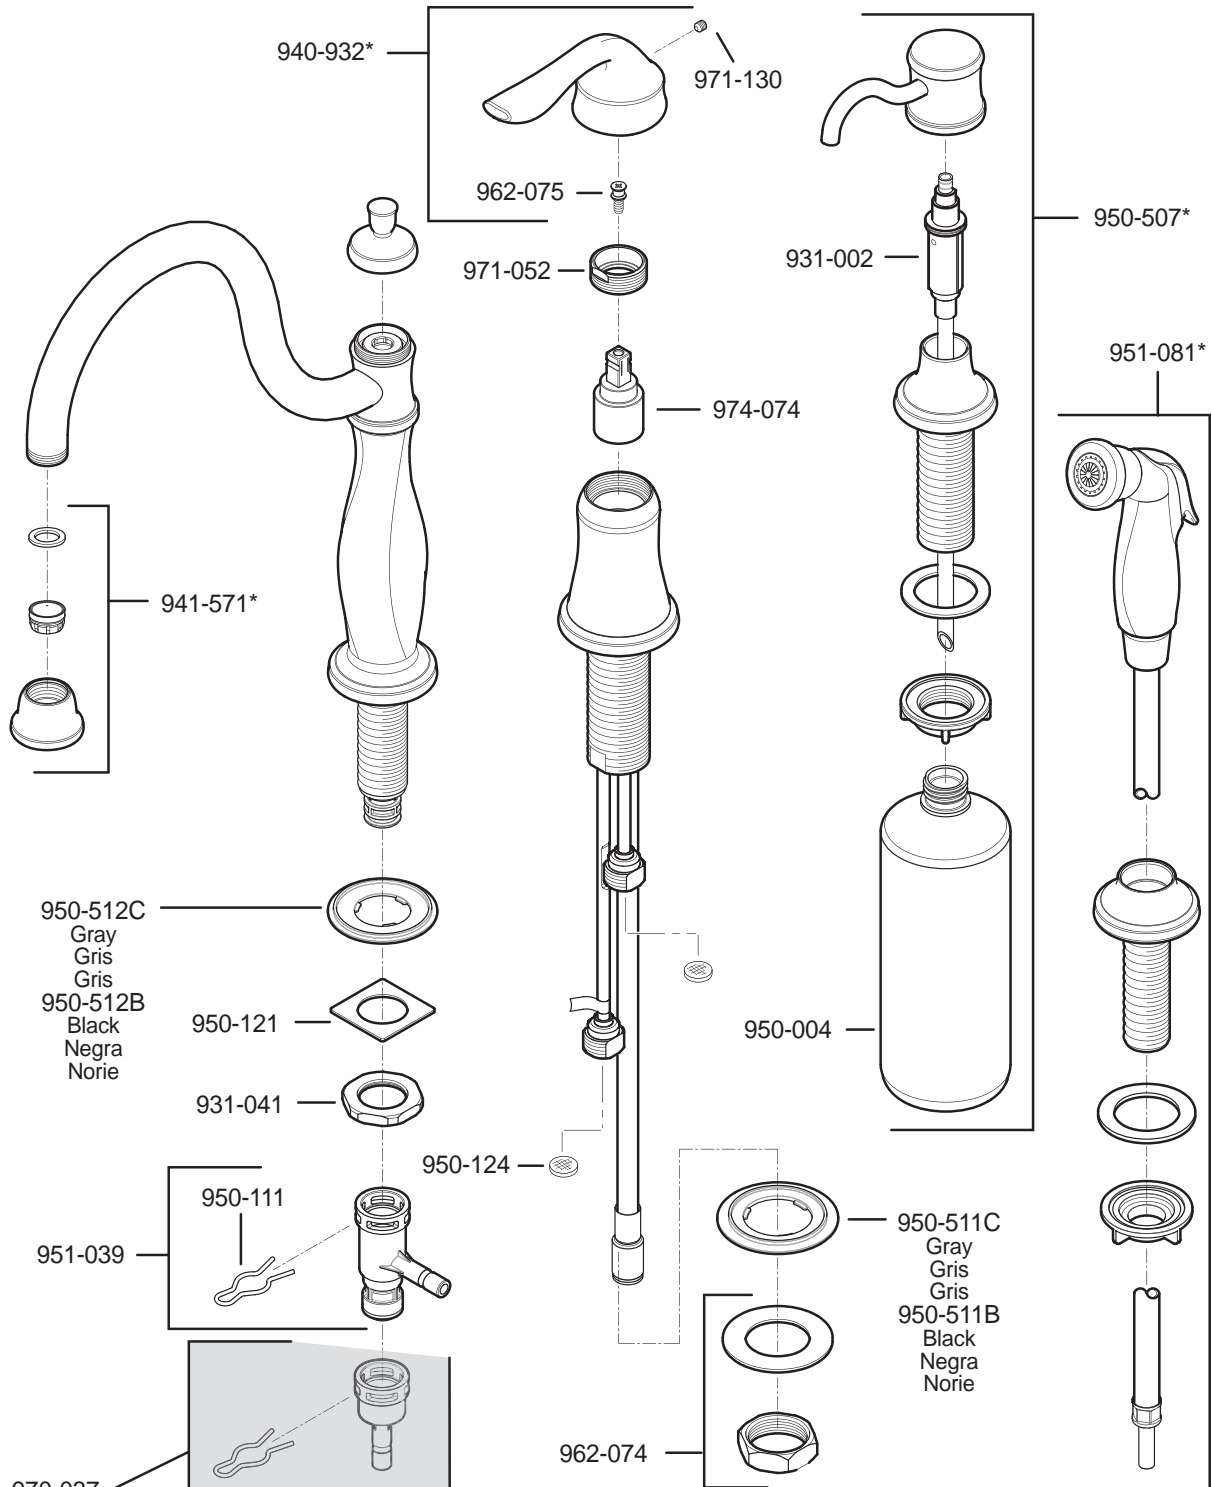

PARTS EXPLOSION

26 Series Cadenza™ Kitchen Faucet

Order this part separately when installing without side spray.
 Ordene esta parte por separado al instalar sin el rociador lateral.
 Ordonnez cette partie séparément en installant sans ce qui est douchette latérale.

FINISHES * Indicates Finish

A Polished Chrome	L Satin Stainless	T Biscuit
B Black	M Almond	U Rustic Bronze
D PVD Polished Nickel	N Antique Bronze	V PVD Polished Brass
E Rustic Pewter	P Polished Brass	W White
J PVD Brushed Nickel	Q Satin Brass	Y Tuscan Bronze
G Velvet Aged Bronze	R Copper	Z Oil-Rubbed Bronze
K Satin Nickel	S Stainless Steel	