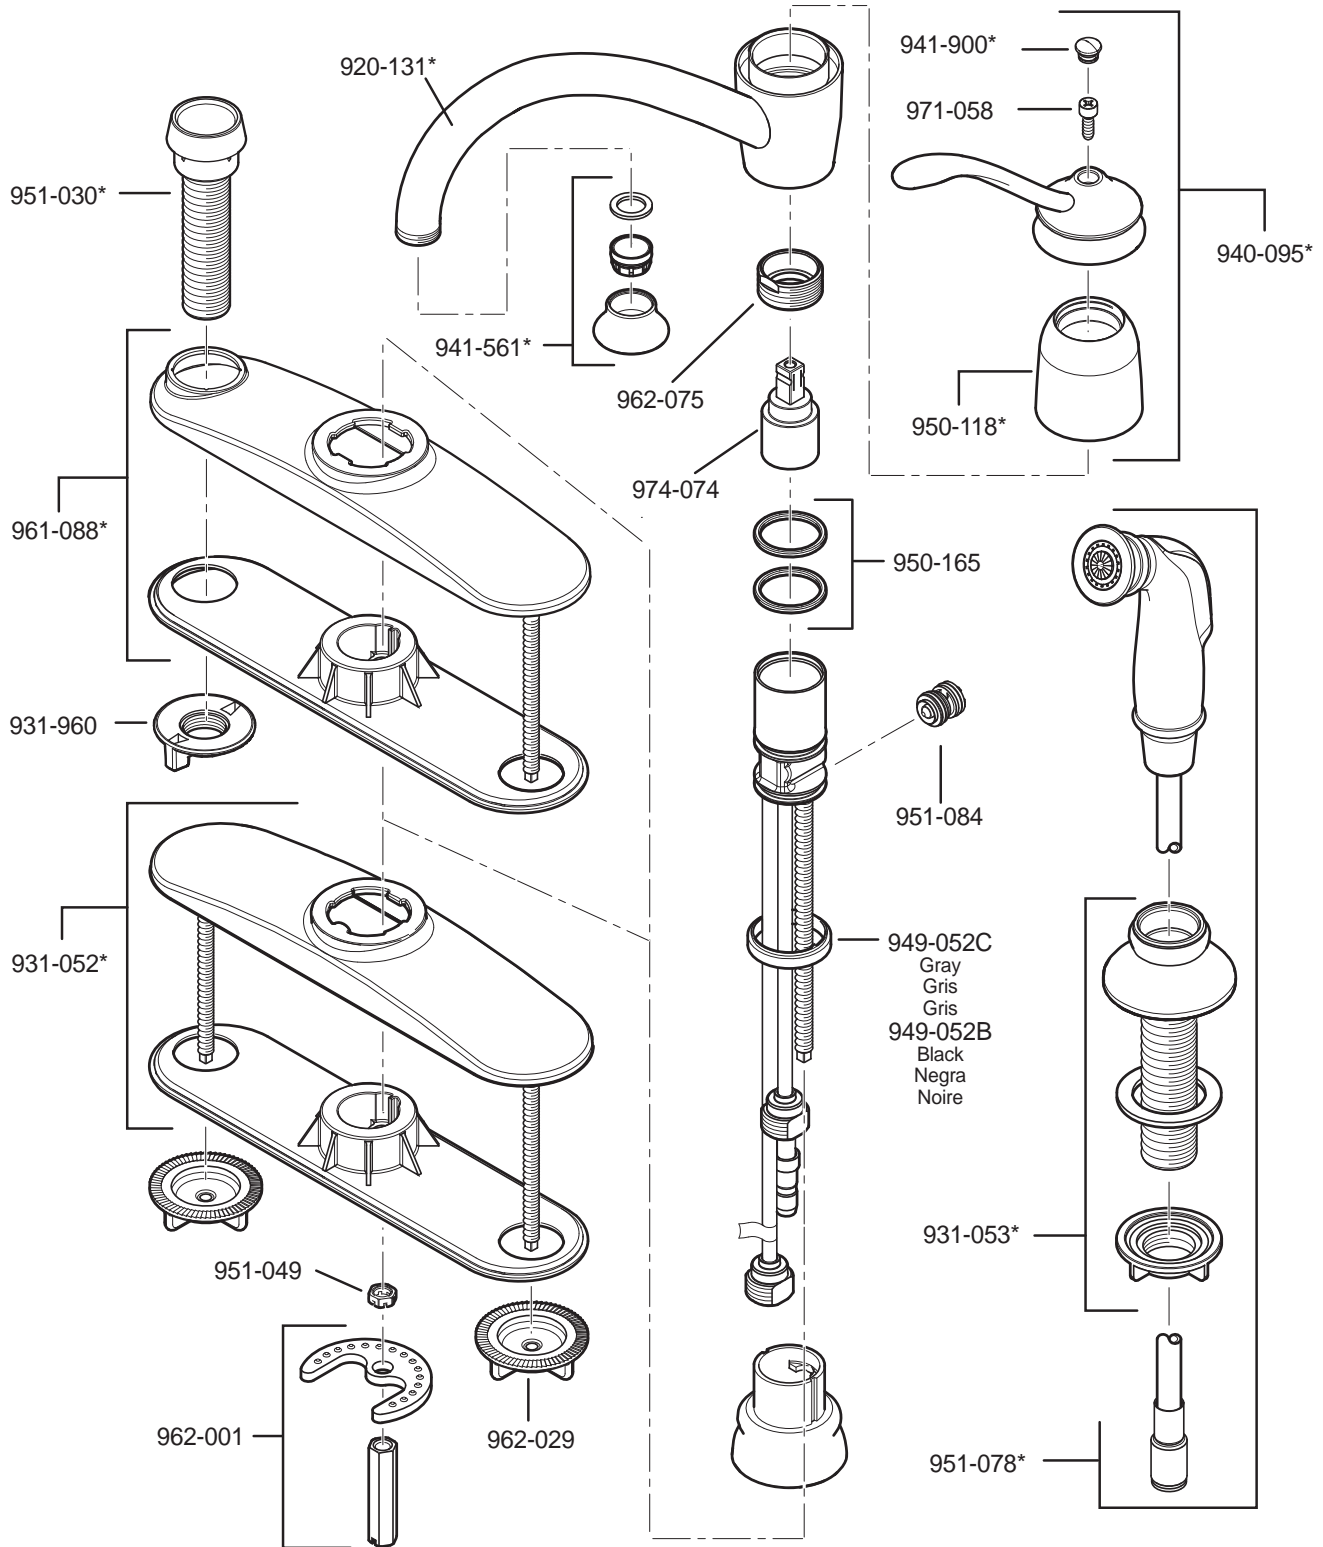

# PARTS EXPLOSION

## 34 Series Brookwood™ Collection Single-Control Kitchen Faucet