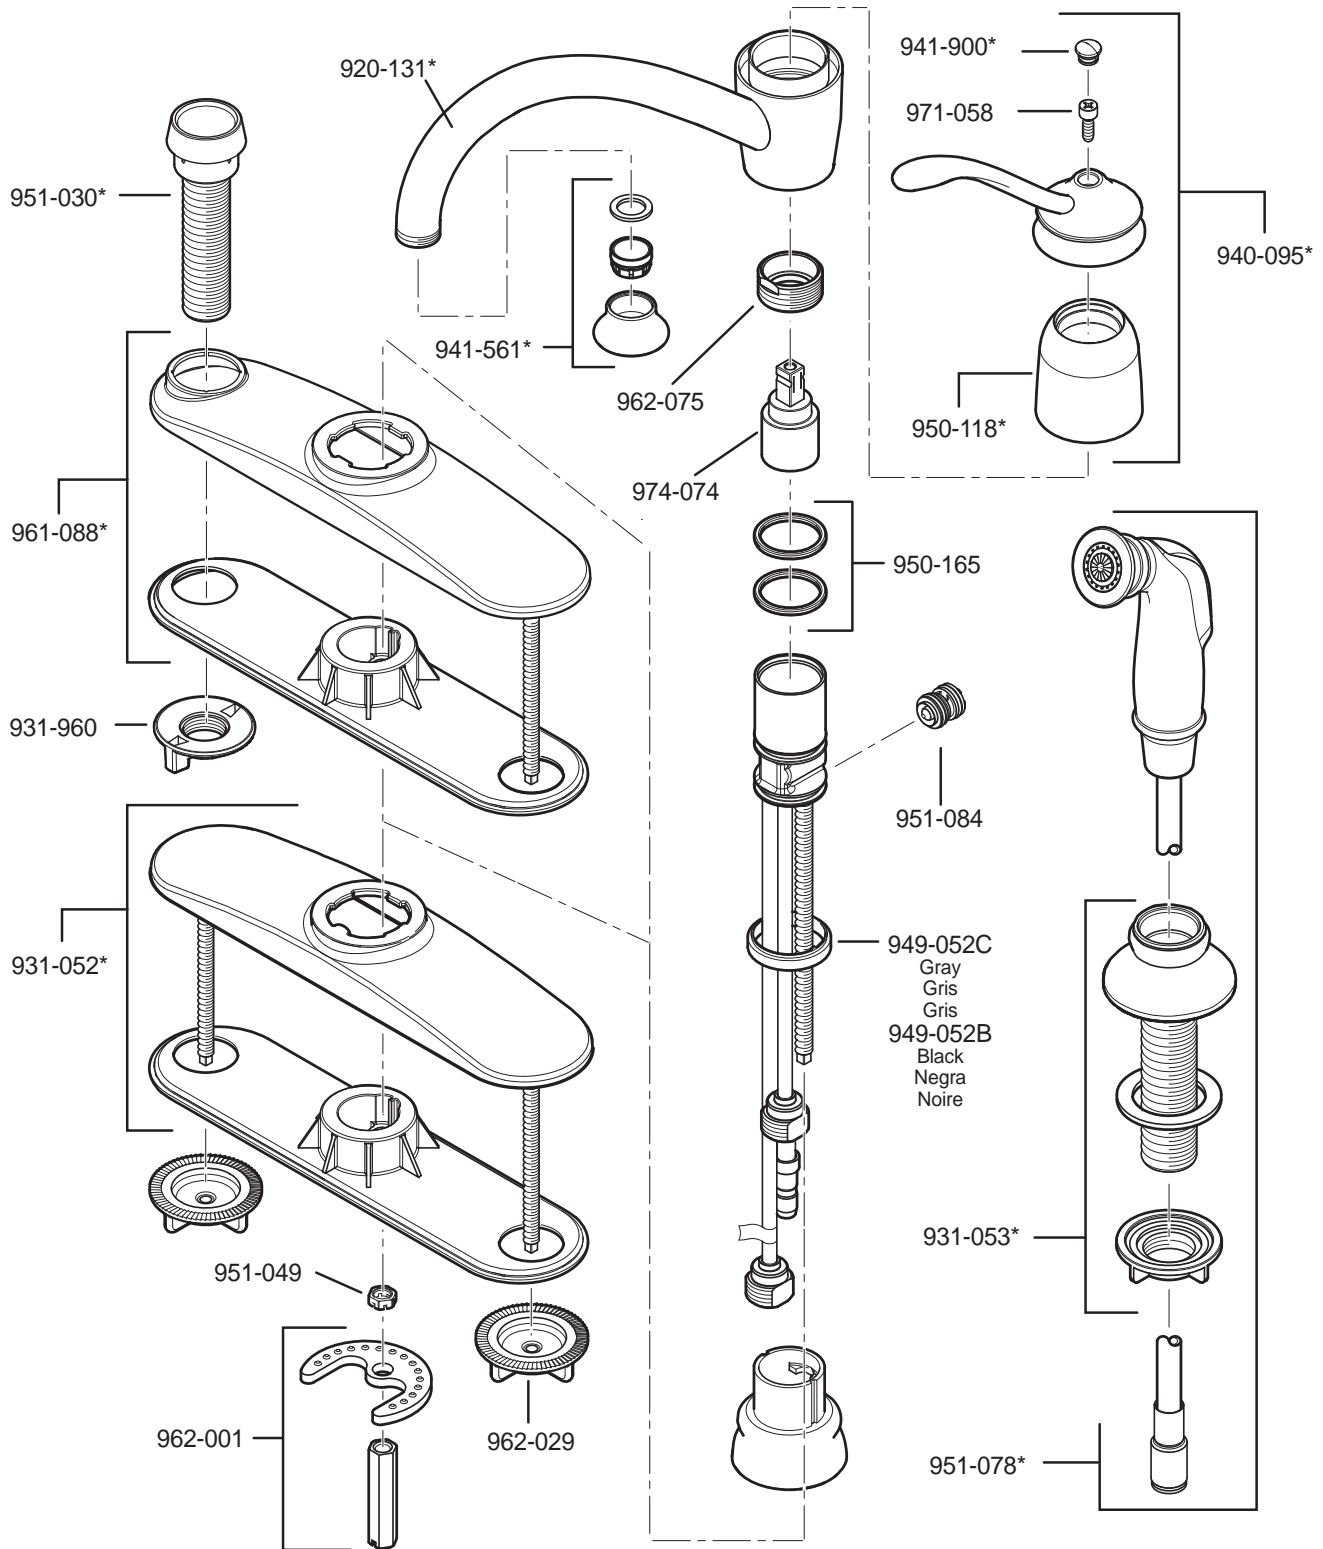

# PARTS EXPLOSION

## 34 Series Brookwood™ Collection Single-Control Kitchen Faucet