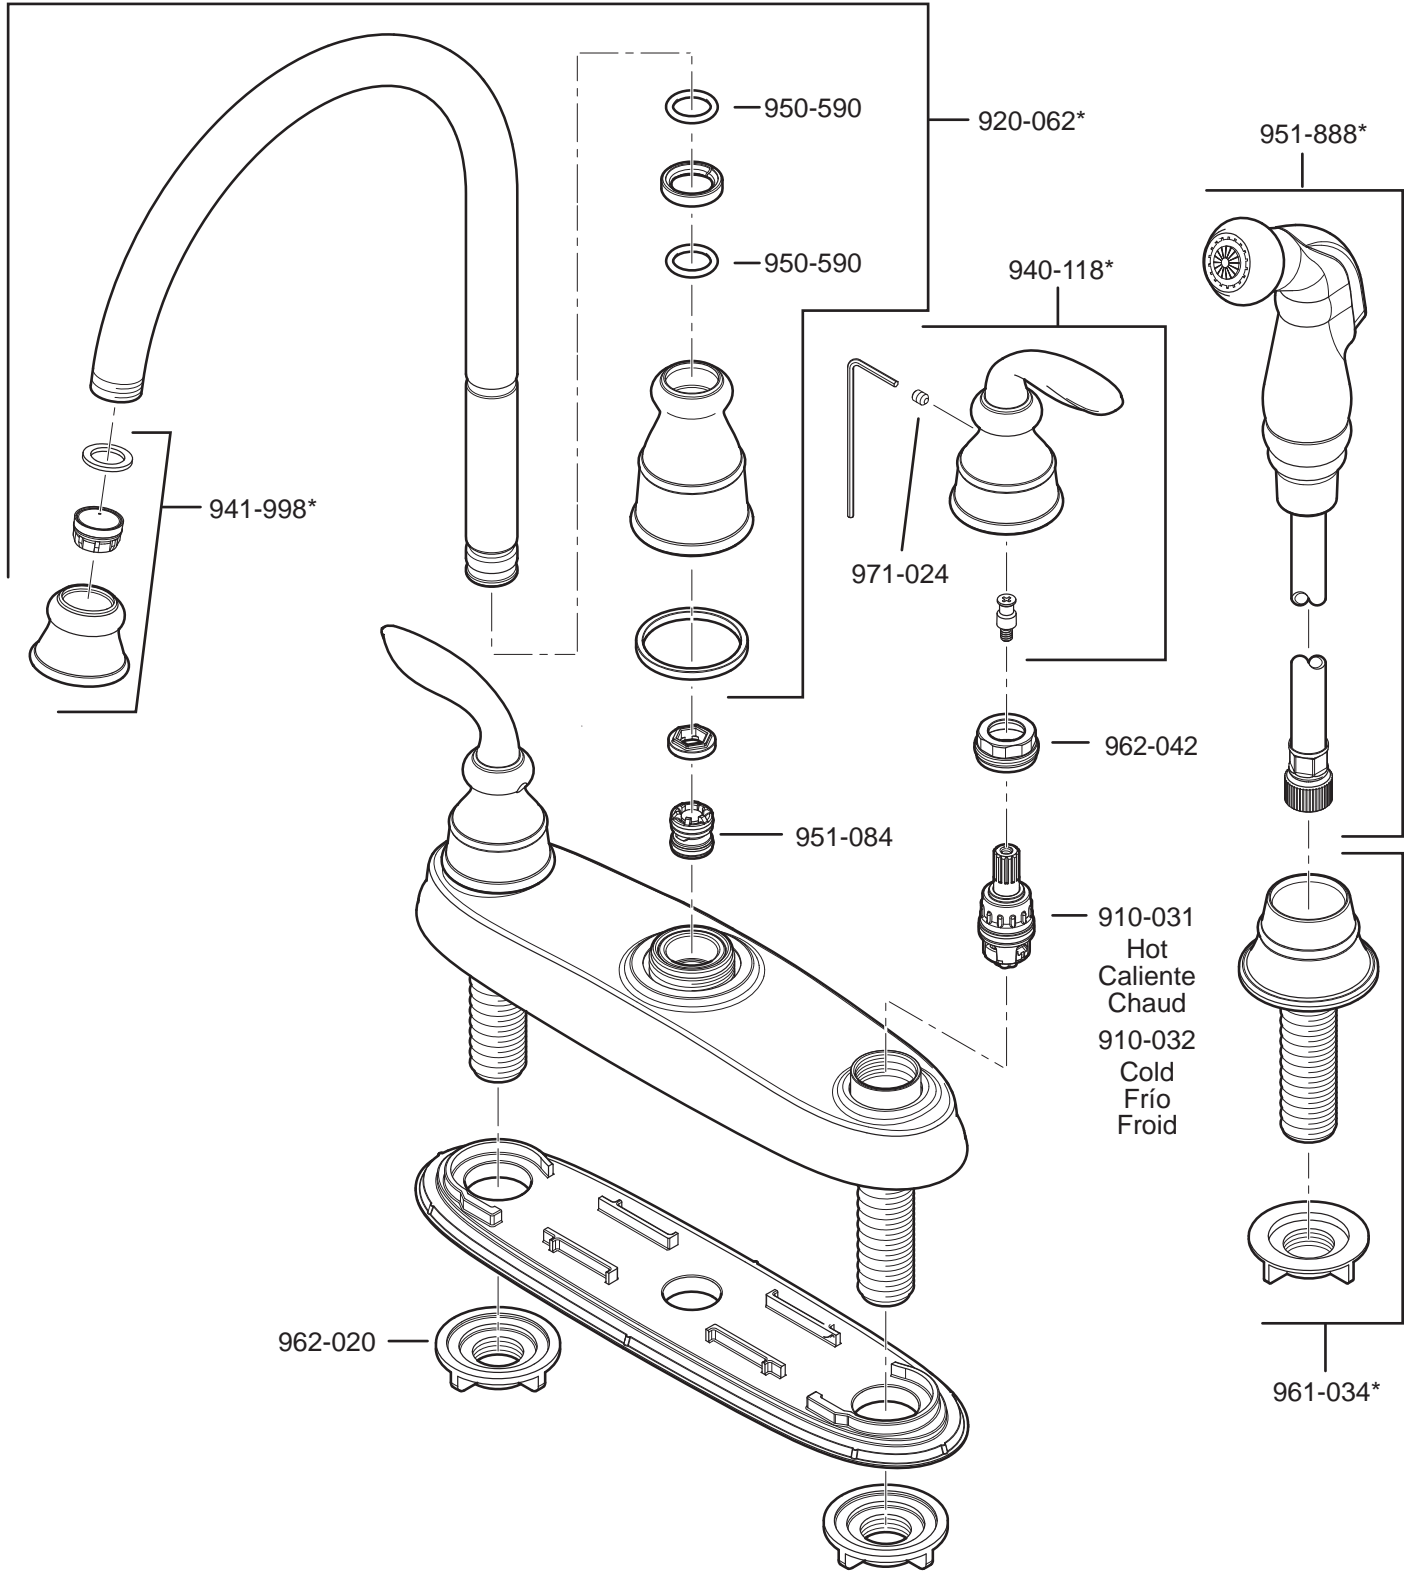

PARTS EXPLOSION

36 Series Avalon™ Collection Two-Handle Kitchen Faucet

FINISHES * Indicates Finish

- | | | |
|-----------------------|-------------------|----------------------|
| A Polished Chrome | L Satin Stainless | T Biscuit |
| B Black | M Almond | U Rustic Bronze |
| D PVD Polished Nickel | N Antique Bronze | V PVD Polished Brass |
| E Rustic Pewter | P Polished Brass | W White |
| J PVD Brushed Nickel | Q Satin Brass | Y Tuscan Bronze |
| G Velvet Aged Bronze | R Copper | Z Oil-Rubbed Bronze |
| K Satin Nickel | S Stainless Steel | |

All finishes not available on all parts

1-800-PFAUCET www.pricepfaucet.com
 19701 DaVinci, Lake Forest, CA 92610

11/19/09

Price Pfister