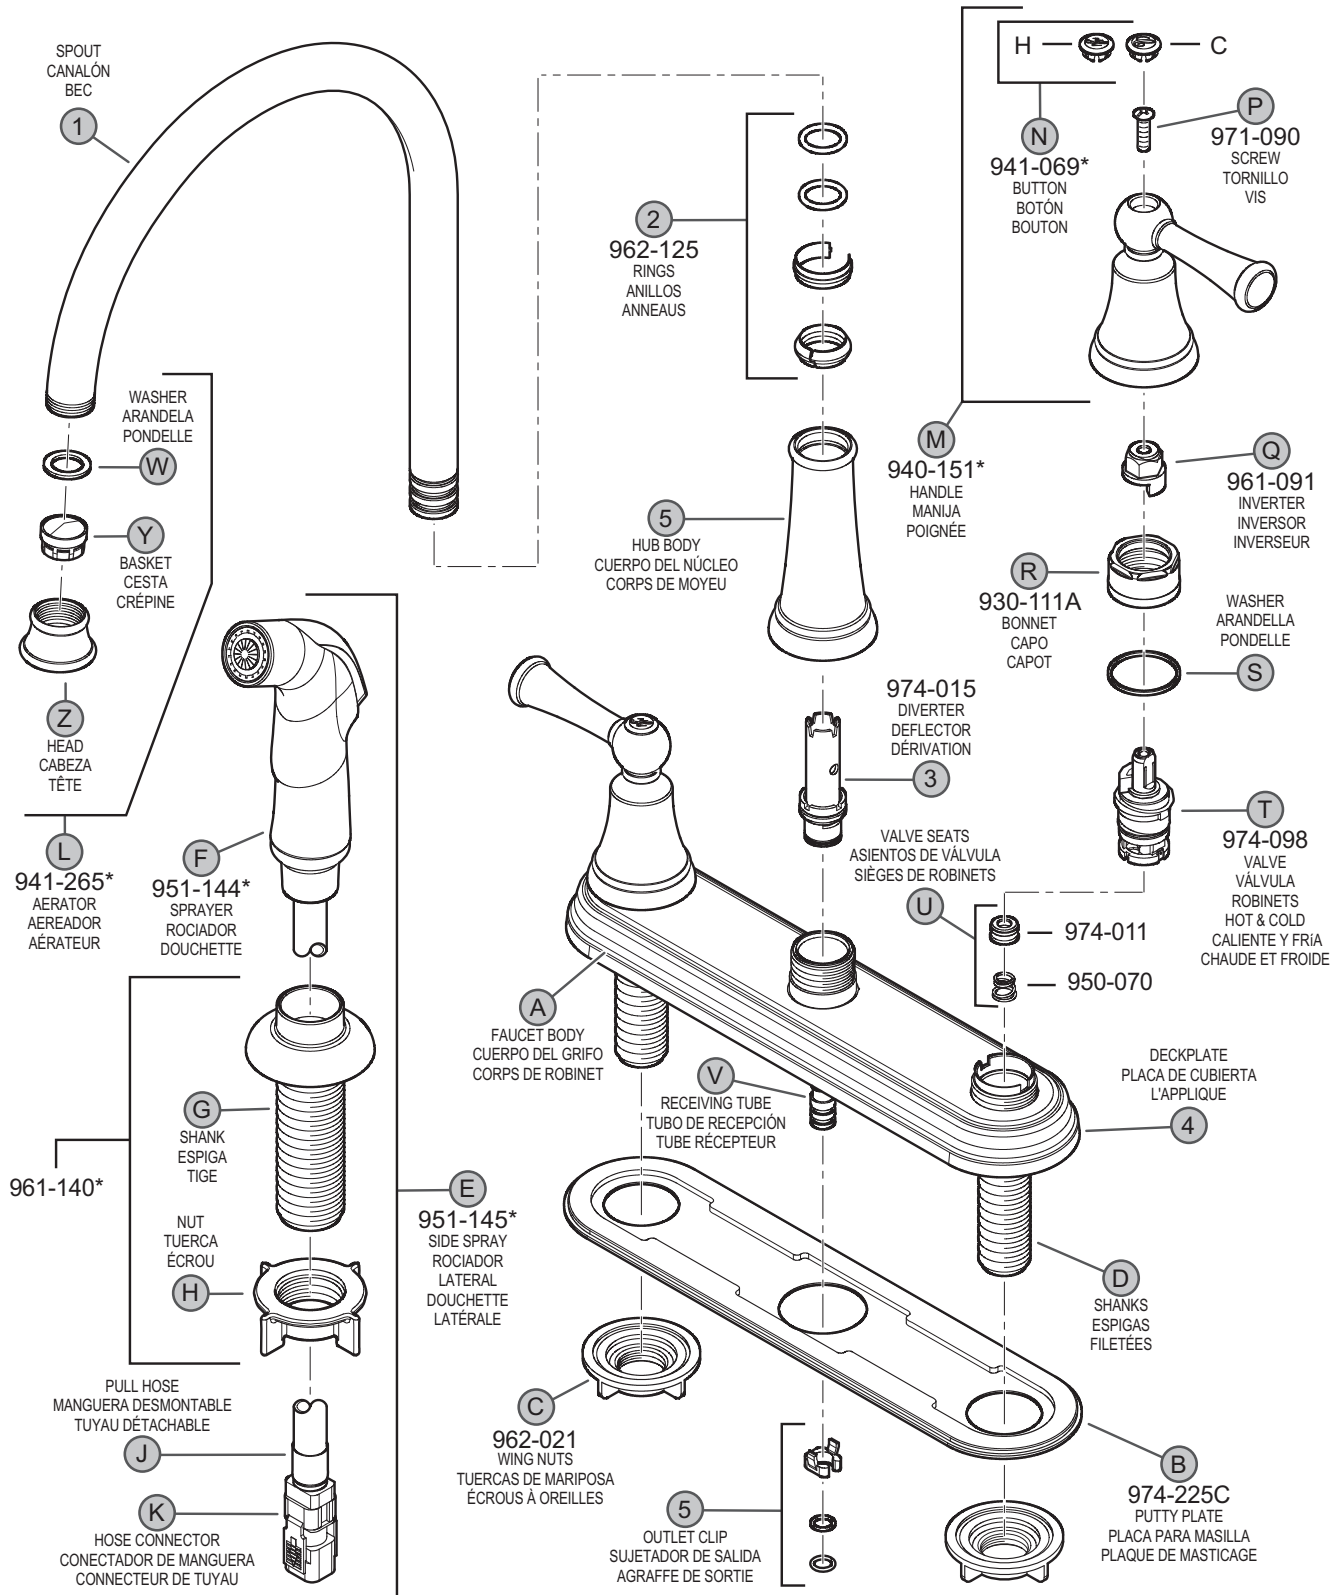

PARTS EXPLOSION

36 Series Bremerton™ Collection Two-Handle Kitchen Faucet

FINISHES * Indicates Finish

A Polished Chrome	K Satin Nickel	U Rustic Bronze
B Black	L Satin Stainless Steel	V PVD Polished Brass
C Light Gray	P Polished Brass	W White
D PVD Polished Nickel	Q Fired Copper	Y Tuscan Bronze
E Rustic Pewter	R Antique Copper	AB Aged Brass
G Velvet Aged Bronze	S Stainless Steel	MC Midnight Chrome
J PVD Brushed Nickel	T Biscuit	