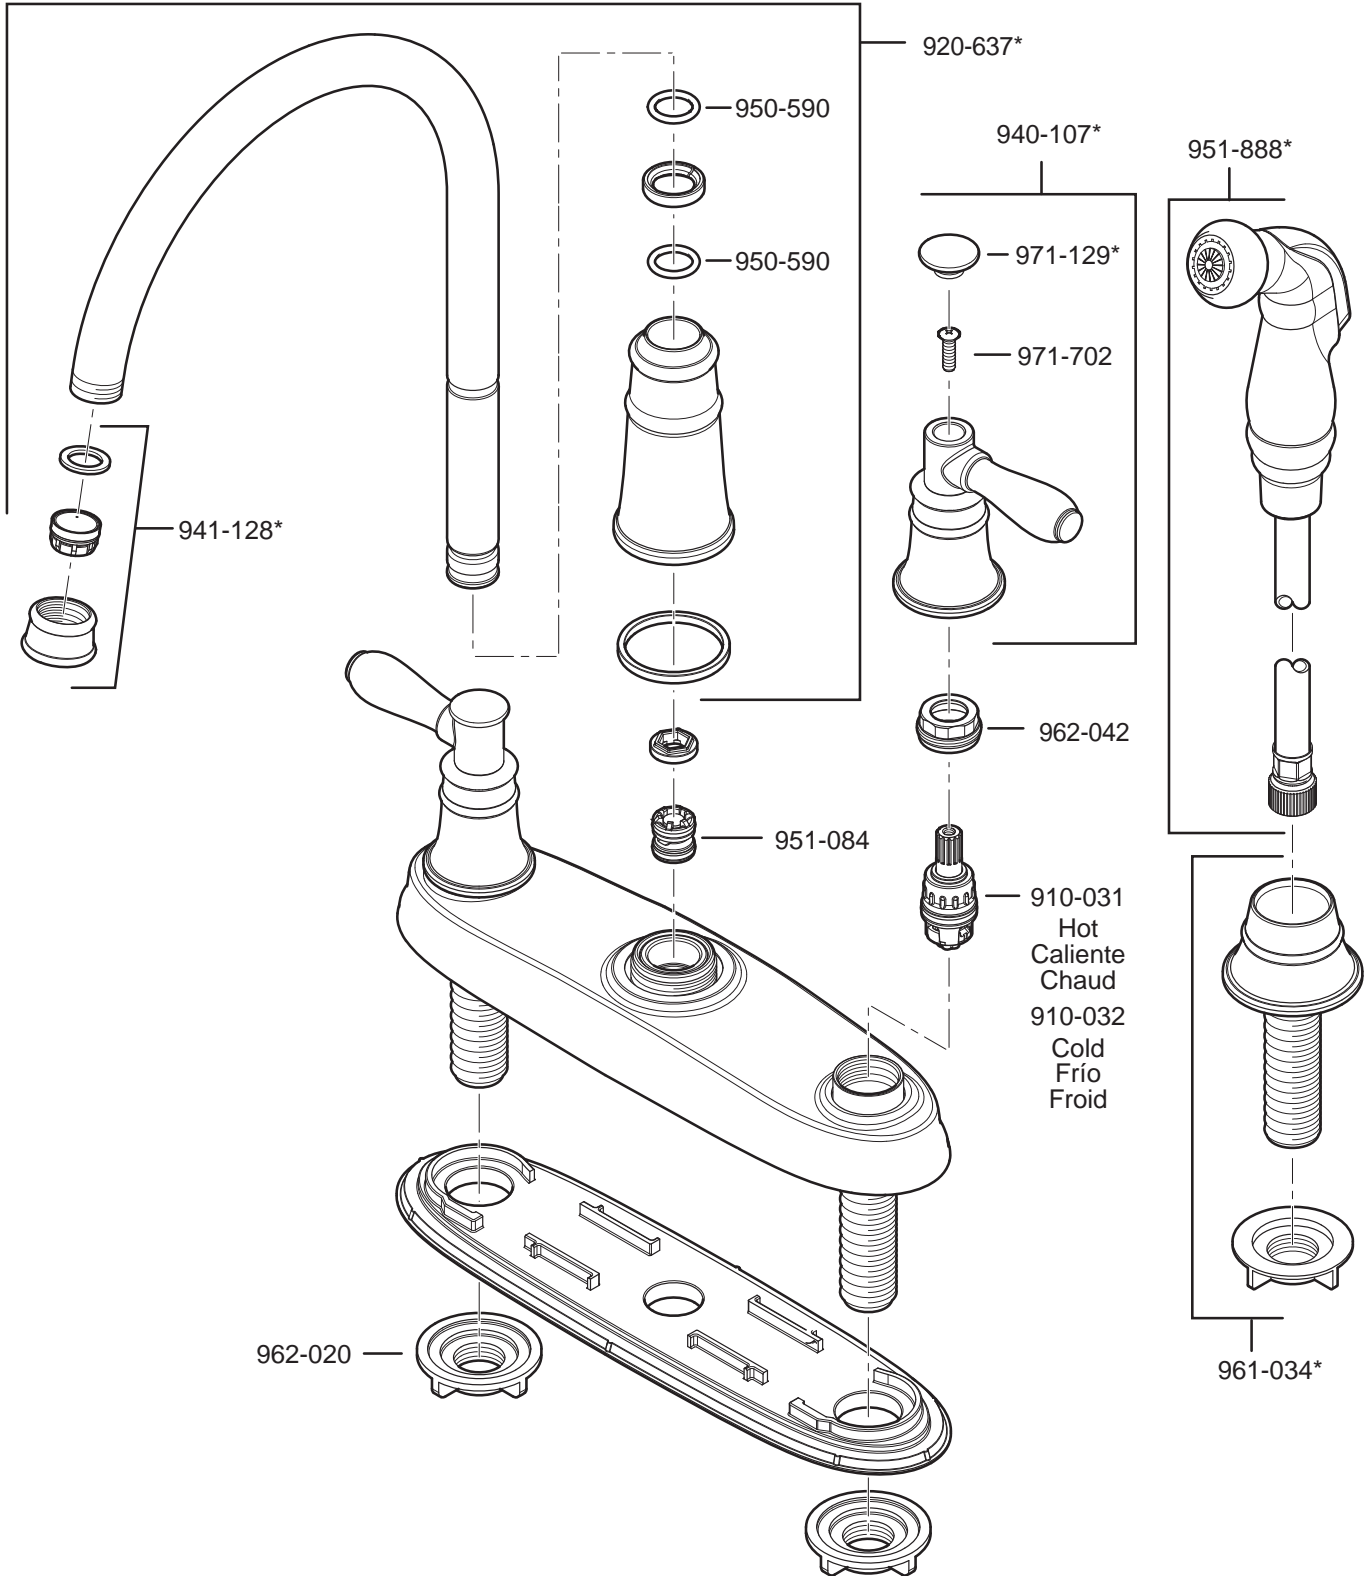

# PARTS EXPLOSION

## 36 Series Harbor™ Collection Two-Handle Kitchen Faucet

**FINISHES \*** Indicates Finish

A Polished Chrome	L Satin Stainless	T Biscuit
B Black	M Almond	U Rustic Bronze
D PVD Polished Nickel	N Antique Bronze	V PVD Polished Brass
E Rustic Pewter	P Polished Brass	W White
J PVD Brushed Nickel	Q Satin Brass	Y Tuscan Bronze
G Velvet Aged Bronze	R Copper	Z Oil-Rubbed Bronze
K Satin Nickel	S Stainless Steel	