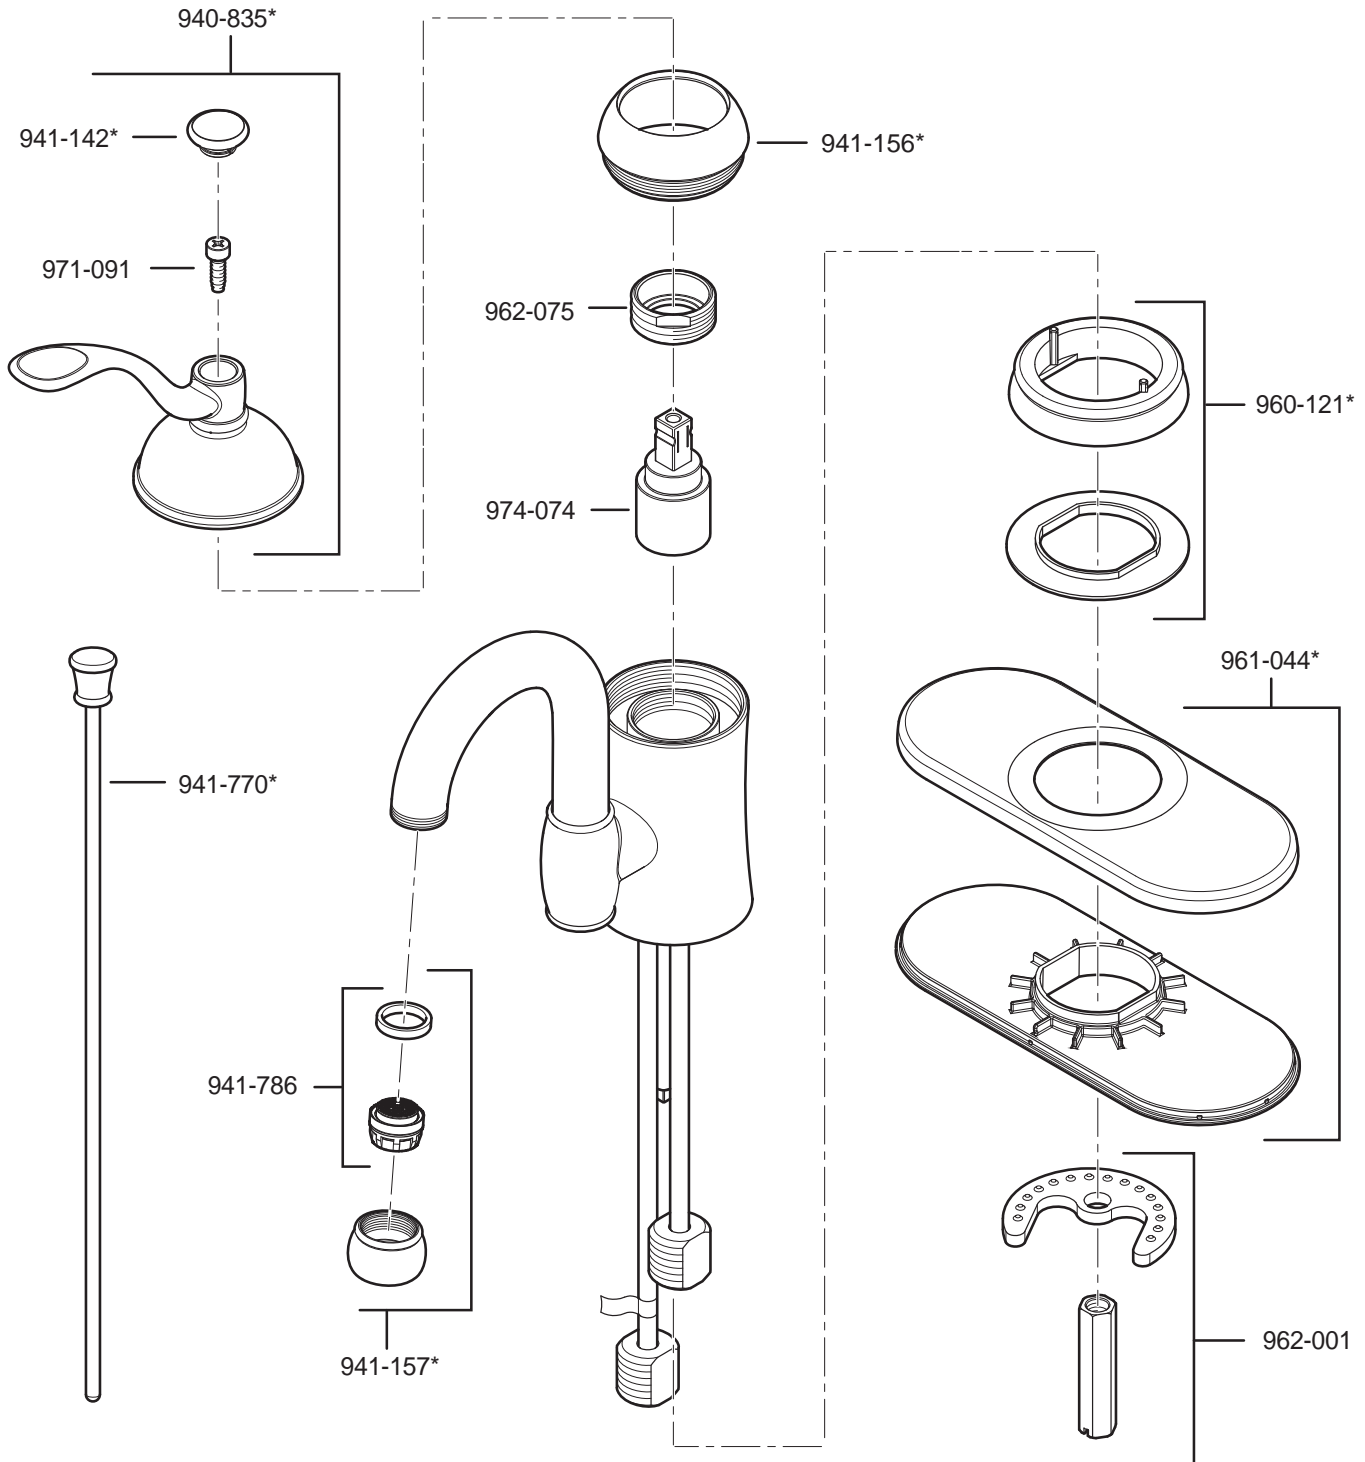

PARTS EXPLOSION

42 Series Amherst™ 4" Centerset Lavatory Faucet

FINISHES * Indicates Finish

A Polished Chrome	L Satin Stainless	T Biscuit
B Black	M Almond	U Rustic Bronze
D PVD Polished Nickel	N Antique Bronze	V PVD Polished Brass
E Rustic Pewter	P Polished Brass	W White
J PVD Brushed Nickel	Q Satin Brass	Y Tuscan Bronze
G Velvet Aged Bronze	R Copper	Z Oil-Rubbed Bronze
K Satin Nickel	S Stainless Steel	