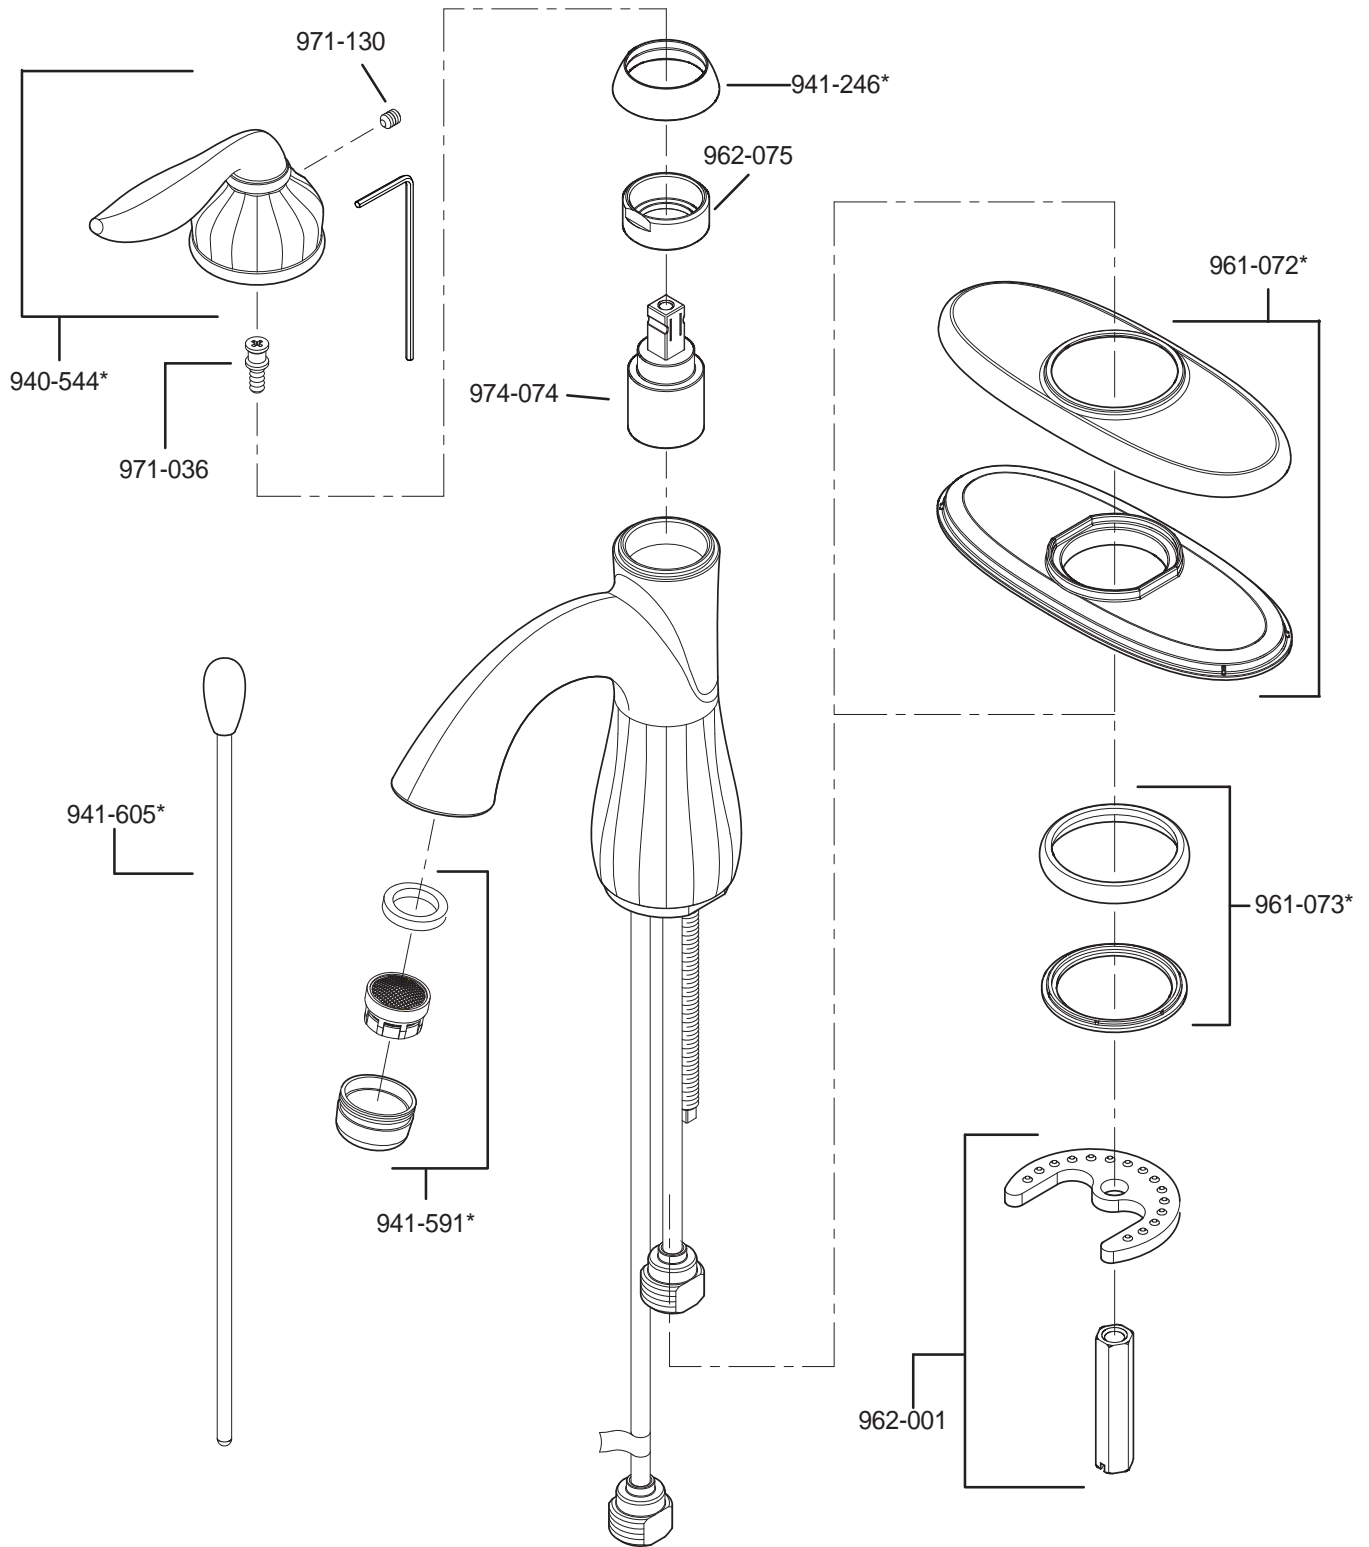

PARTS EXPLOSION

42 Series Sedona™ 4" Centerset Lavatory Faucet

FINISHES * Indicates Finish

A Polished Chrome	L Satin Stainless	T Biscuit
B Black	M Almond	U Rustic Bronze
D PVD Polished Nickel	N Antique Bronze	V PVD Polished Brass
E Rustic Pewter	P Polished Brass	W White
J PVD Brushed Nickel	Q Satin Brass	Y Tuscan Bronze
G Velvet Aged Bronze	R Copper	Z Oil-Rubbed Bronze
K Satin Nickel	S Stainless Steel	