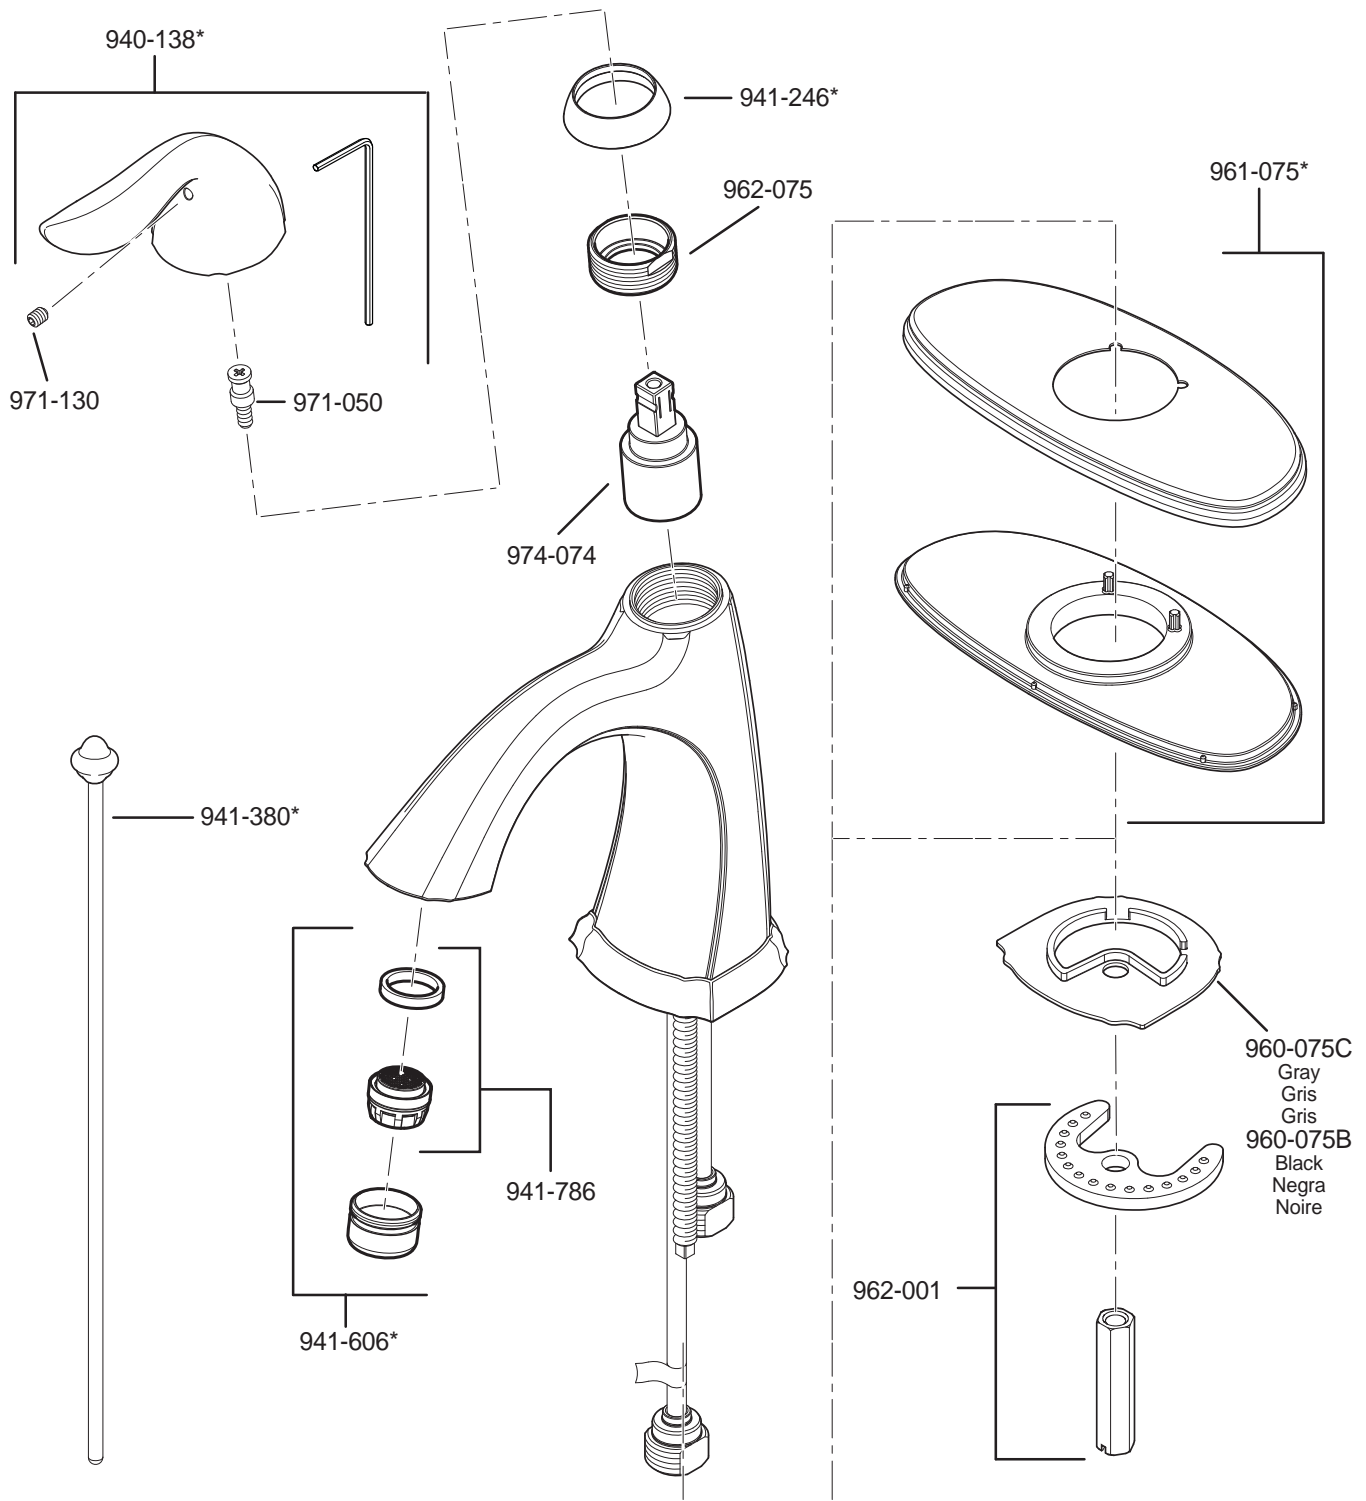

PARTS EXPLOSION

42 Series Santiago™ 4" Centerset Lavatory Faucet

FINISHES * Indicates Finish

A Polished Chrome	L Satin Stainless	T Biscuit
B Black	M Almond	U Rustic Bronze
D PVD Polished Nickel	N Antique Bronze	V PVD Polished Brass
E Rustic Pewter	P Polished Brass	W White
J PVD Brushed Nickel	Q Satin Brass	Y Tuscan Bronze
G Velvet Aged Bronze	R Copper	Z Oil-Rubbed Bronze
K Satin Nickel	S Stainless Steel	