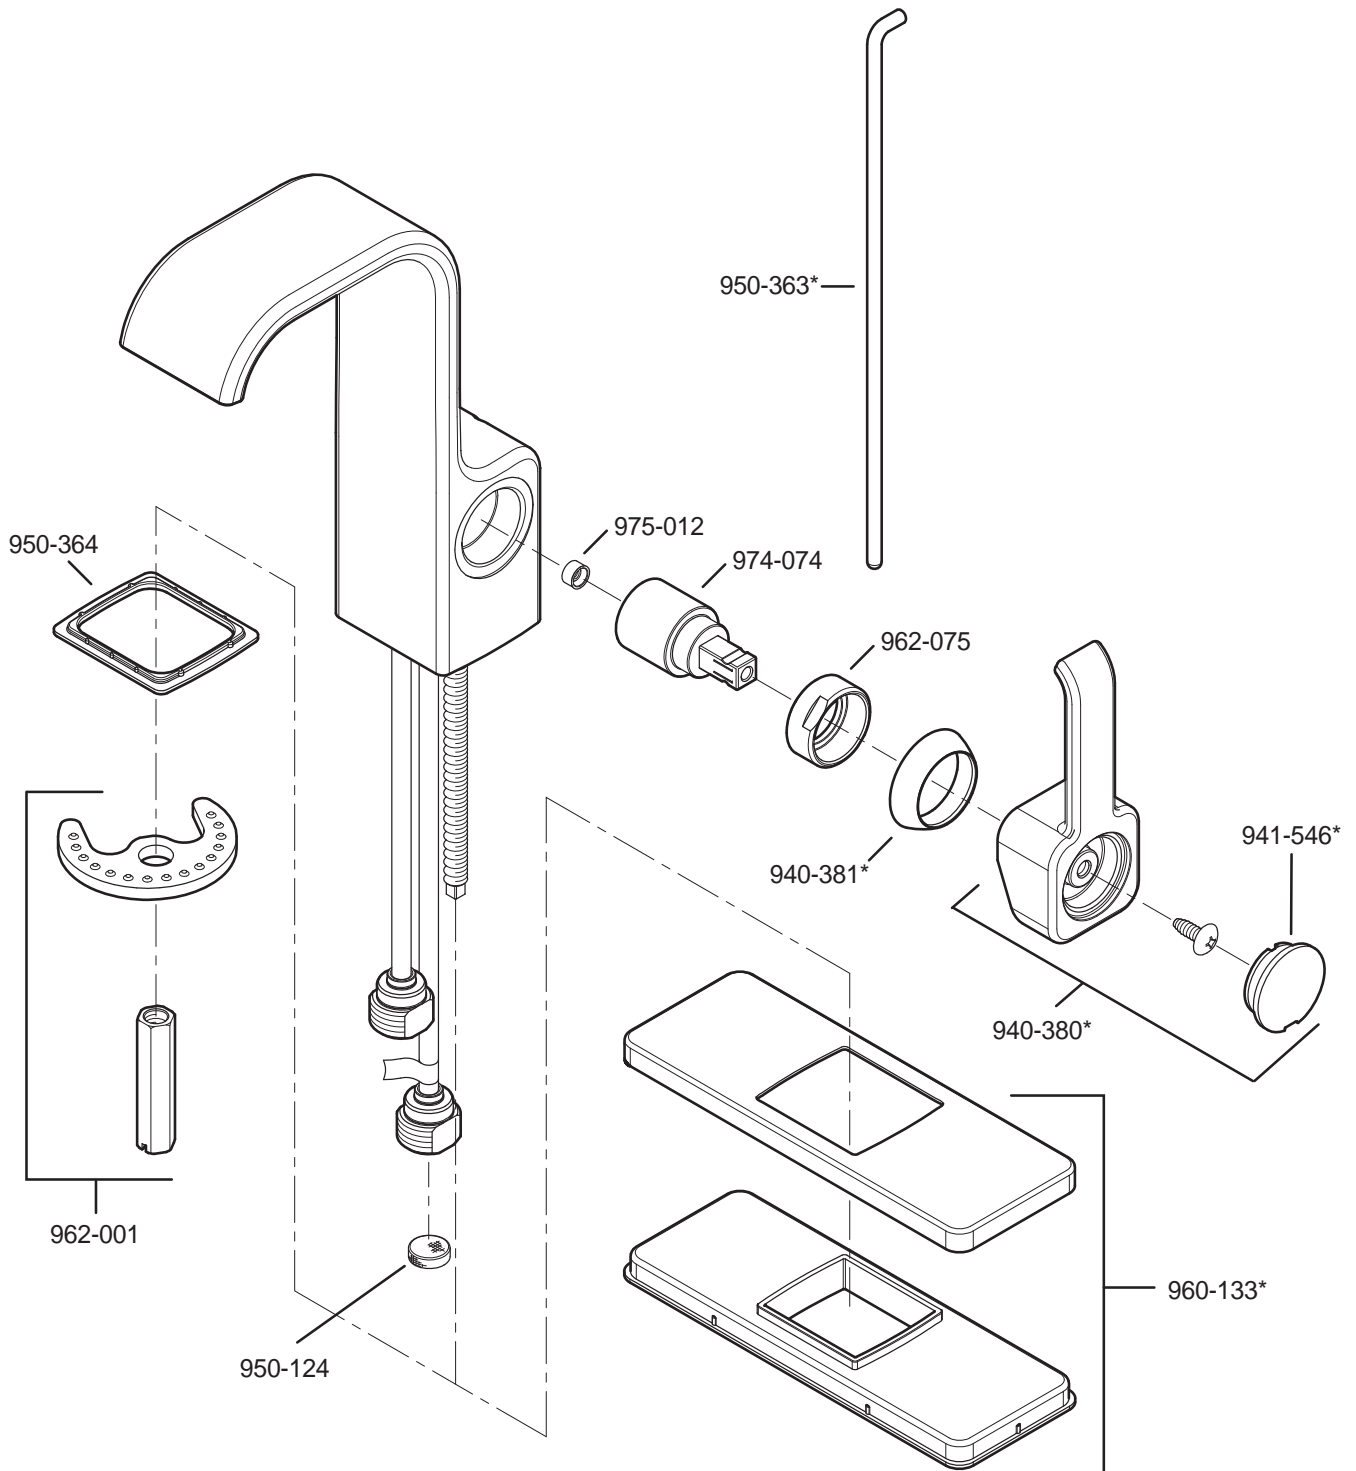

# PARTS EXPLOSION

## 42 Series Skye™ 4" Centerset Lavatory Faucet

**FINISHES \*** Indicates Finish

A Polished Chrome	L Satin Stainless	T Biscuit
B Black	M Almond	U Rustic Bronze
D PVD Polished Nickel	N Antique Bronze	V PVD Polished Brass
E Rustic Pewter	P Polished Brass	W White
J PVD Brushed Nickel	Q Satin Brass	Y Tuscan Bronze
G Velvet Aged Bronze	R Copper	Z Oil-Rubbed Bronze
K Satin Nickel	S Stainless Steel	