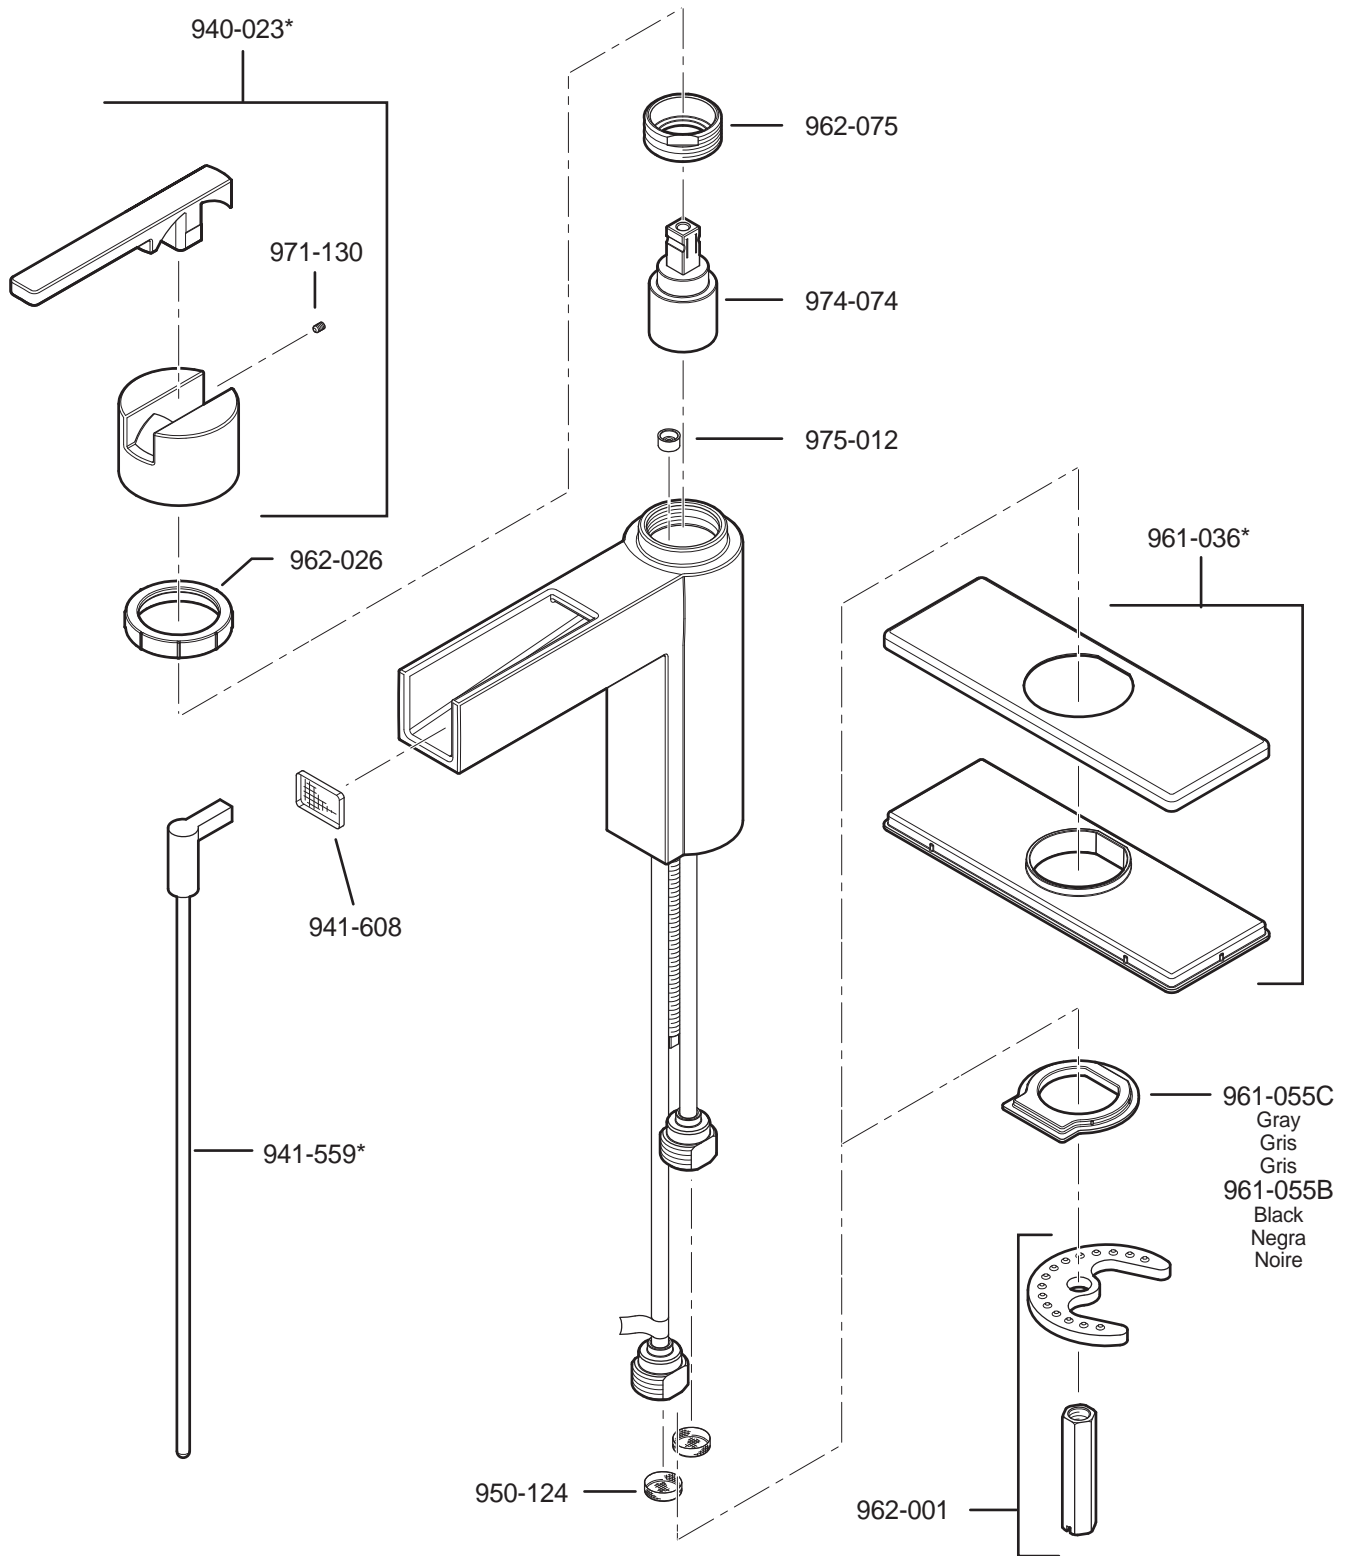

PARTS EXPLOSION

42 Series Vega™ 4" Centerset Lavatory Faucet

FINISHES * Indicates Finish

| | | |
|-----------------------|-------------------|----------------------|
| A Polished Chrome | L Satin Stainless | T Biscuit |
| B Black | M Almond | U Rustic Bronze |
| D PVD Polished Nickel | N Antique Bronze | V PVD Polished Brass |
| E Rustic Pewter | P Polished Brass | W White |
| J PVD Brushed Nickel | Q Satin Brass | Y Tuscan Bronze |
| G Velvet Aged Bronze | R Copper | Z Oil-Rubbed Bronze |
| K Satin Nickel | S Stainless Steel | |