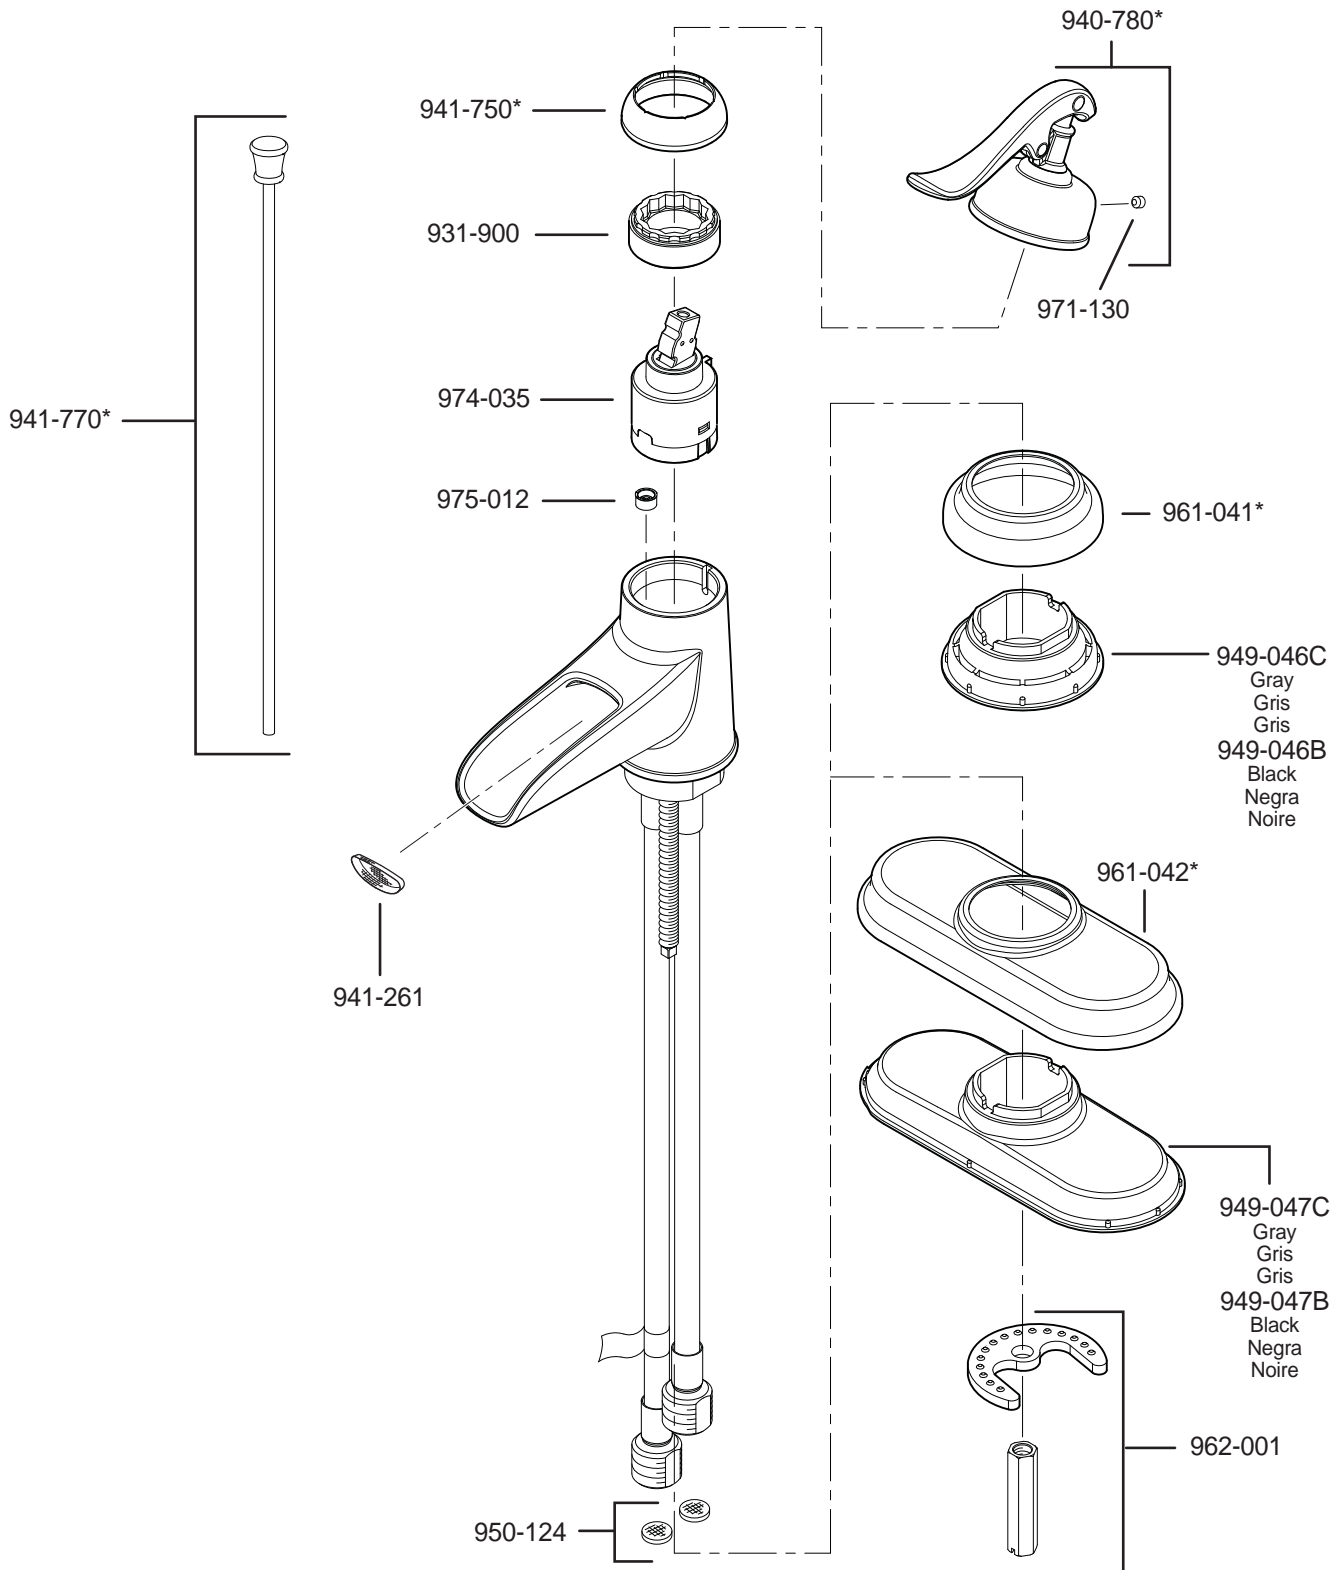

PARTS EXPLOSION

42 Series Ashfield™ 4" Centerset Lavatory Faucet

FINISHES * Indicates Finish

A Polished Chrome	L Satin Stainless	T Biscuit
B Black	M Almond	U Rustic Bronze
D PVD Polished Nickel	N Antique Bronze	V PVD Polished Brass
E Rustic Pewter	P Polished Brass	W White
J PVD Brushed Nickel	Q Satin Brass	Y Tuscan Bronze
G Velvet Aged Bronze	R Copper	Z Oil-Rubbed Bronze
K Satin Nickel	S Stainless Steel	