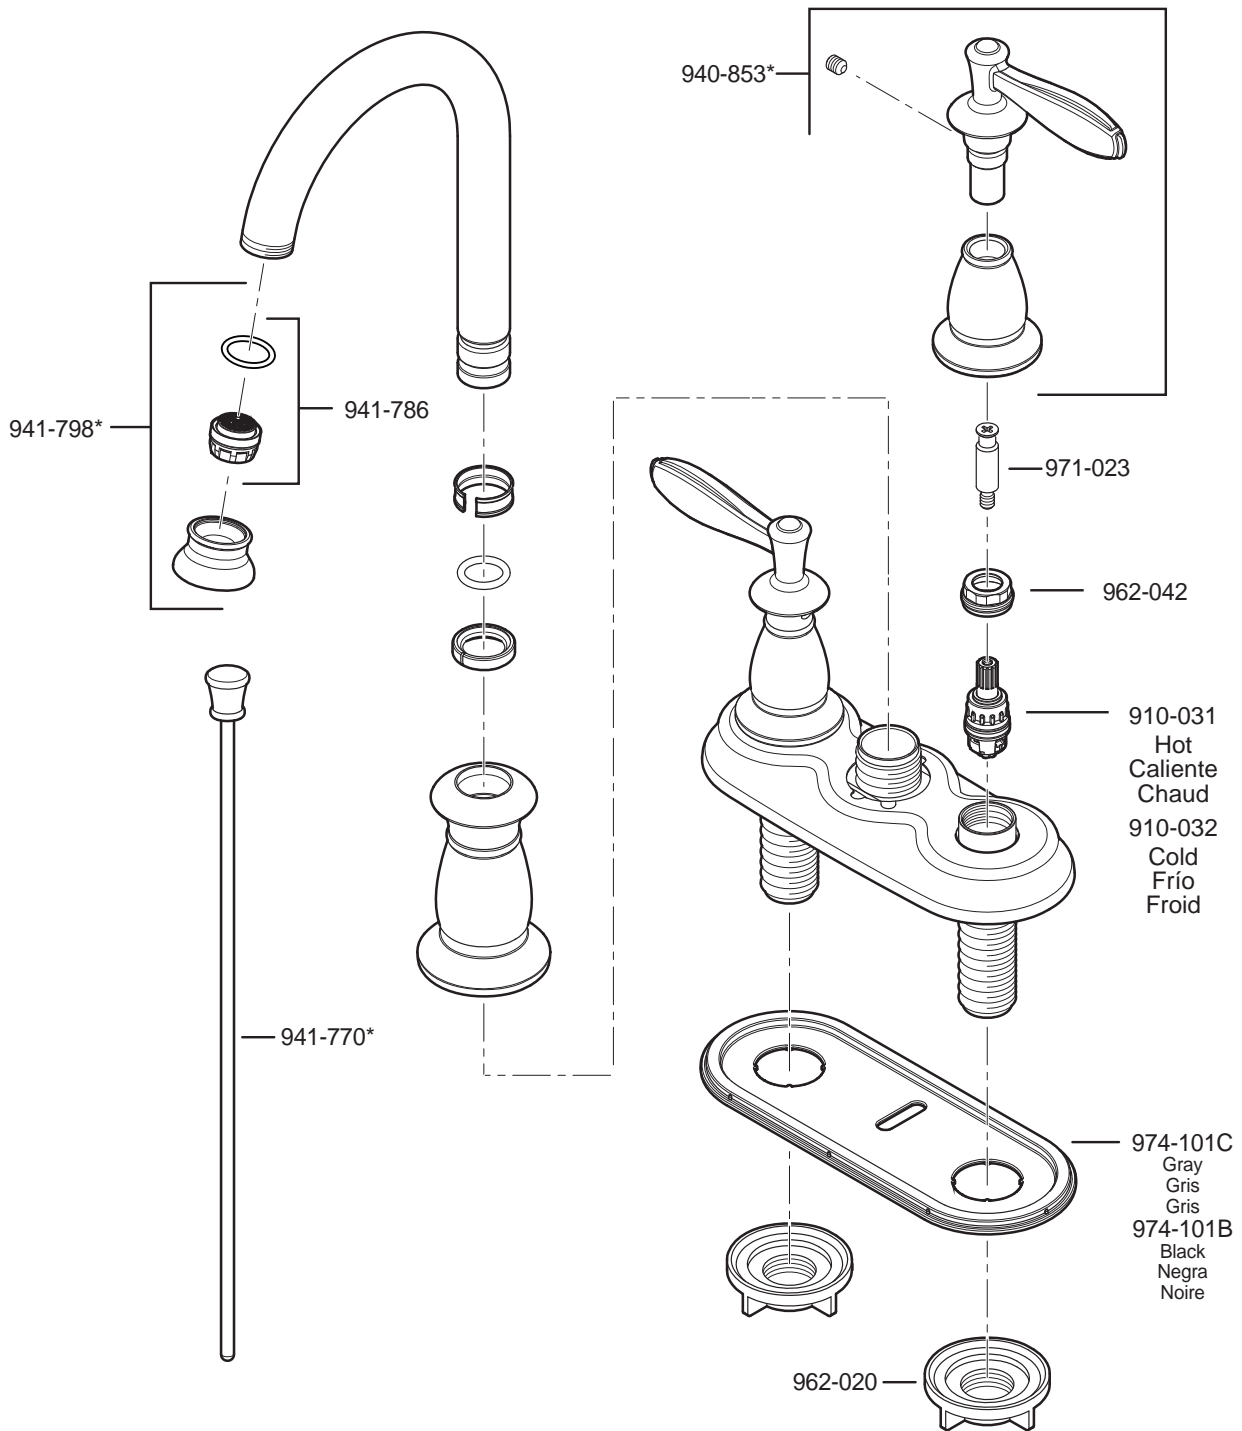

# PARTS EXPLOSION

## 43 Series Langston™ Collection 4" Centerset Lavatory Faucet

**FINISHES \*** Indicates Finish

A Polished Chrome	L Satin Stainless	T Biscuit
B Black	M Almond	U Rustic Bronze
D PVD Polished Nickel	N Antique Bronze	V PVD Polished Brass
E Rustic Pewter	P Polished Brass	W White
J PVD Brushed Nickel	Q Satin Brass	Y Tuscan Bronze
G Velvet Aged Bronze	R Copper	Z Oil-Rubbed Bronze
K Satin Nickel	S Stainless Steel	