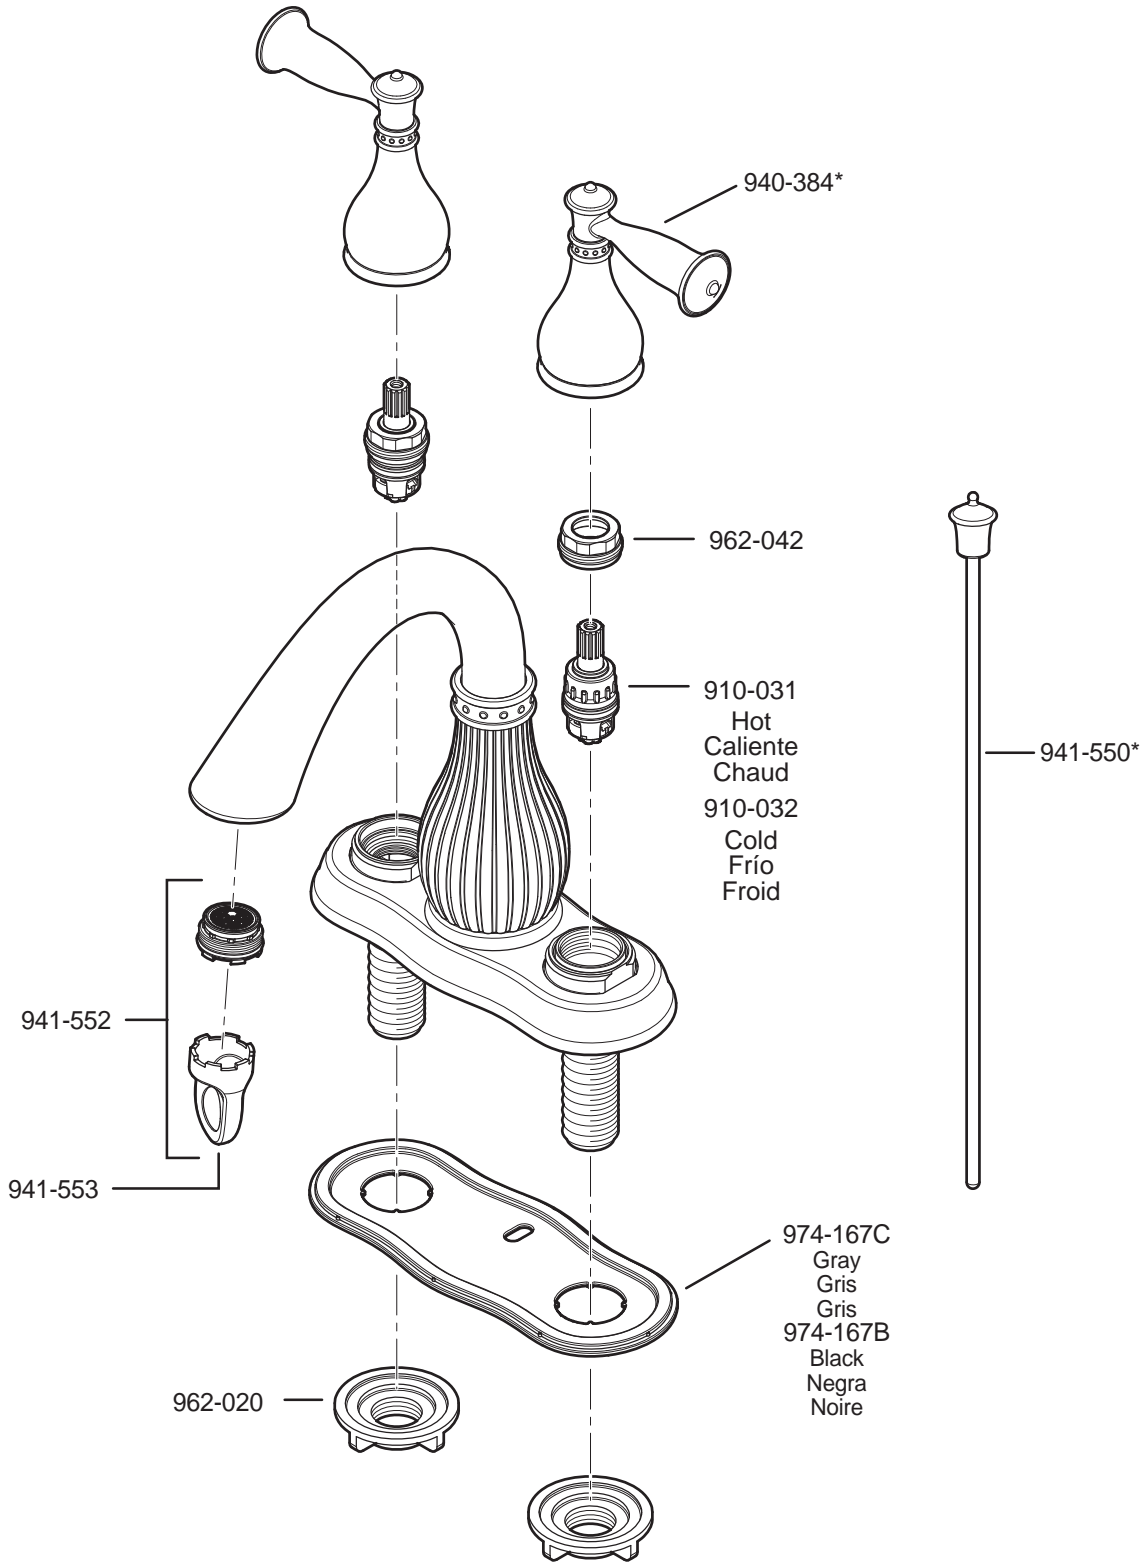

# PARTS EXPLOSION

## 43 Series Virtue™ Collection 4" Centerset Lavatory Faucet

**FINISHES \* Indicates Finish**

A Polished Chrome	L Satin Stainless	T Biscuit
B Black	M Almond	U Rustic Bronze
D PVD Polished Nickel	N Antique Bronze	V PVD Polished Brass
E Rustic Pewter	P Polished Brass	W White
J PVD Brushed Nickel	Q Satin Brass	Y Tuscan Bronze
G Velvet Aged Bronze	R Copper	Z Oil-Rubbed Bronze
K Satin Nickel	S Stainless Steel	