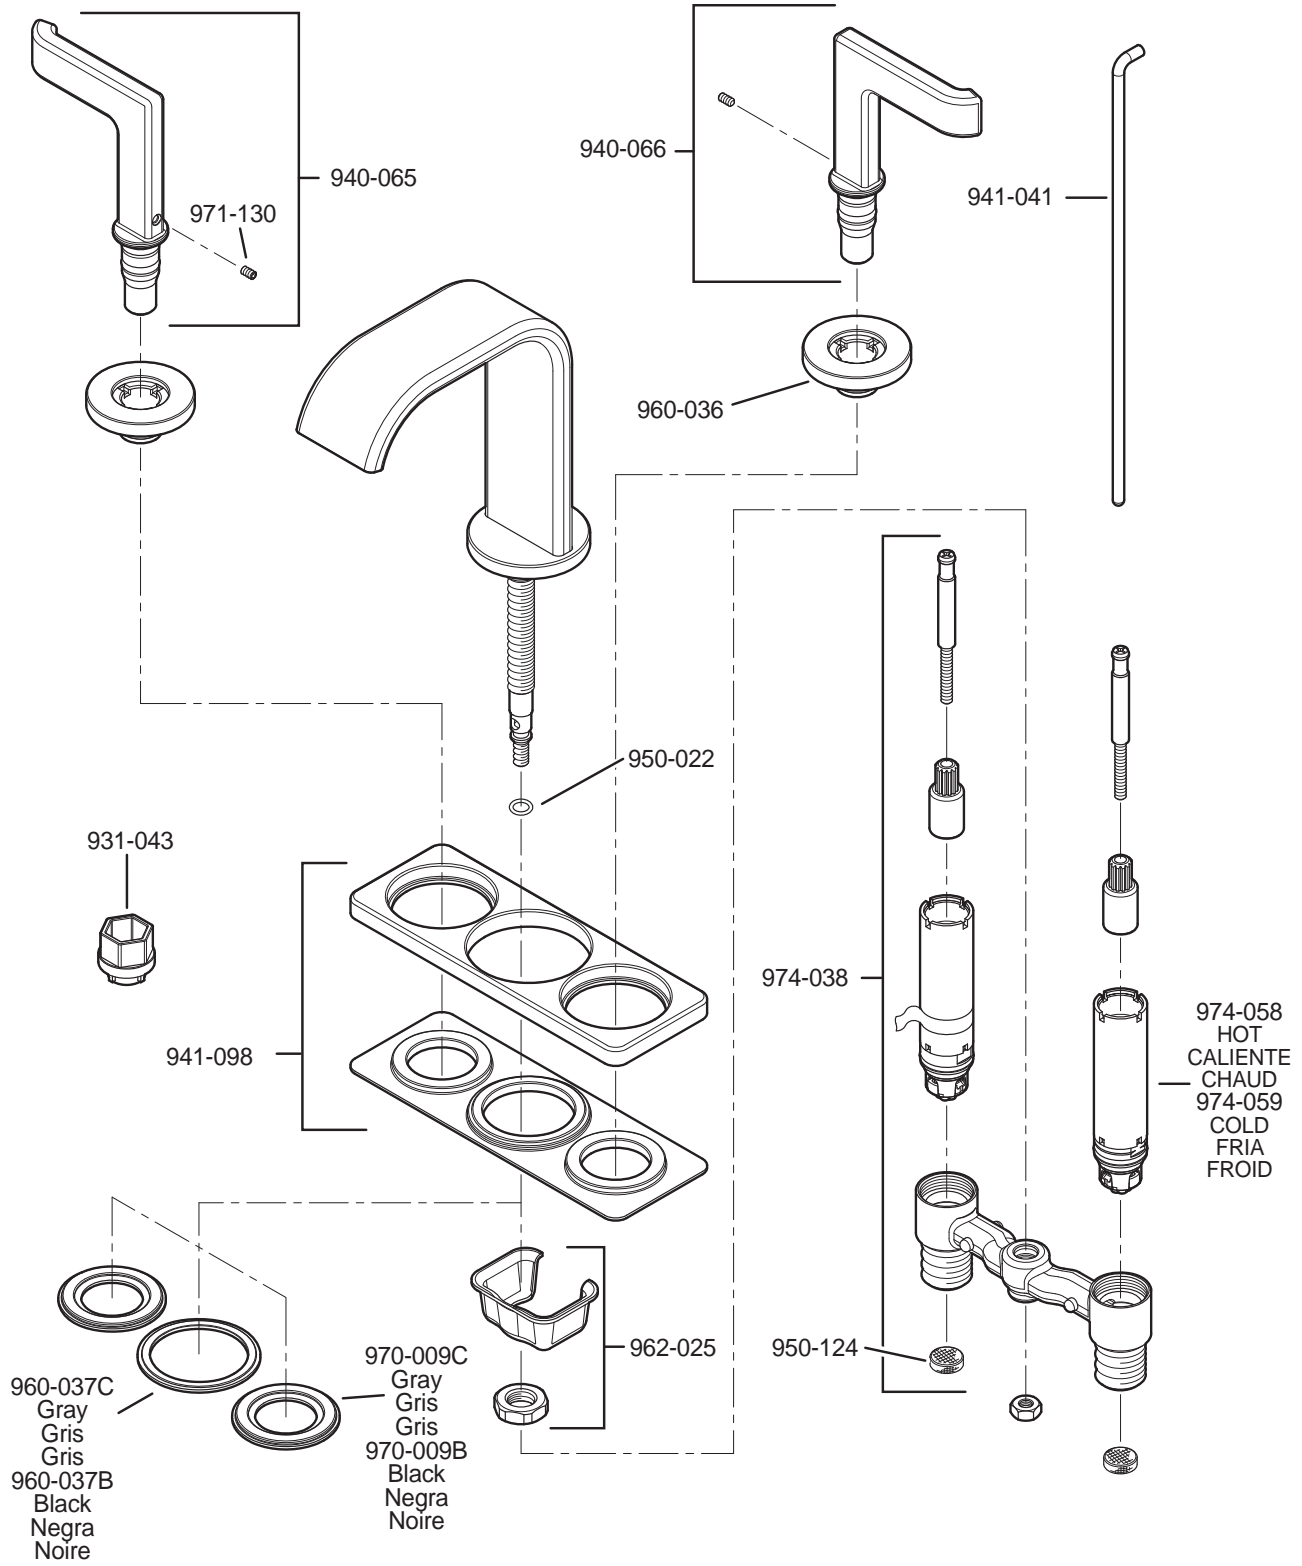

PARTS EXPLOSION

46 Series Skye™ Collection 4" Centerset Lavatory Faucet

FINISHES * Indicates Finish

- | | | |
|-----------------------|-------------------|----------------------|
| A Polished Chrome | L Satin Stainless | T Biscuit |
| B Black | M Almond | U Rustic Bronze |
| D PVD Polished Nickel | N Antique Bronze | V PVD Polished Brass |
| E Rustic Pewter | P Polished Brass | W White |
| J PVD Brushed Nickel | Q Satin Brass | Y Tuscan Bronze |
| G Velvet Aged Bronze | R Copper | Z Oil-Rubbed Bronze |
| K Satin Nickel | S Stainless Steel | |

All finishes not available on all parts

1-800-PFAUCET www.pricepfister.com
19701 DaVinci, Lake Forest, CA 92610

10/15/09

Price Pfister