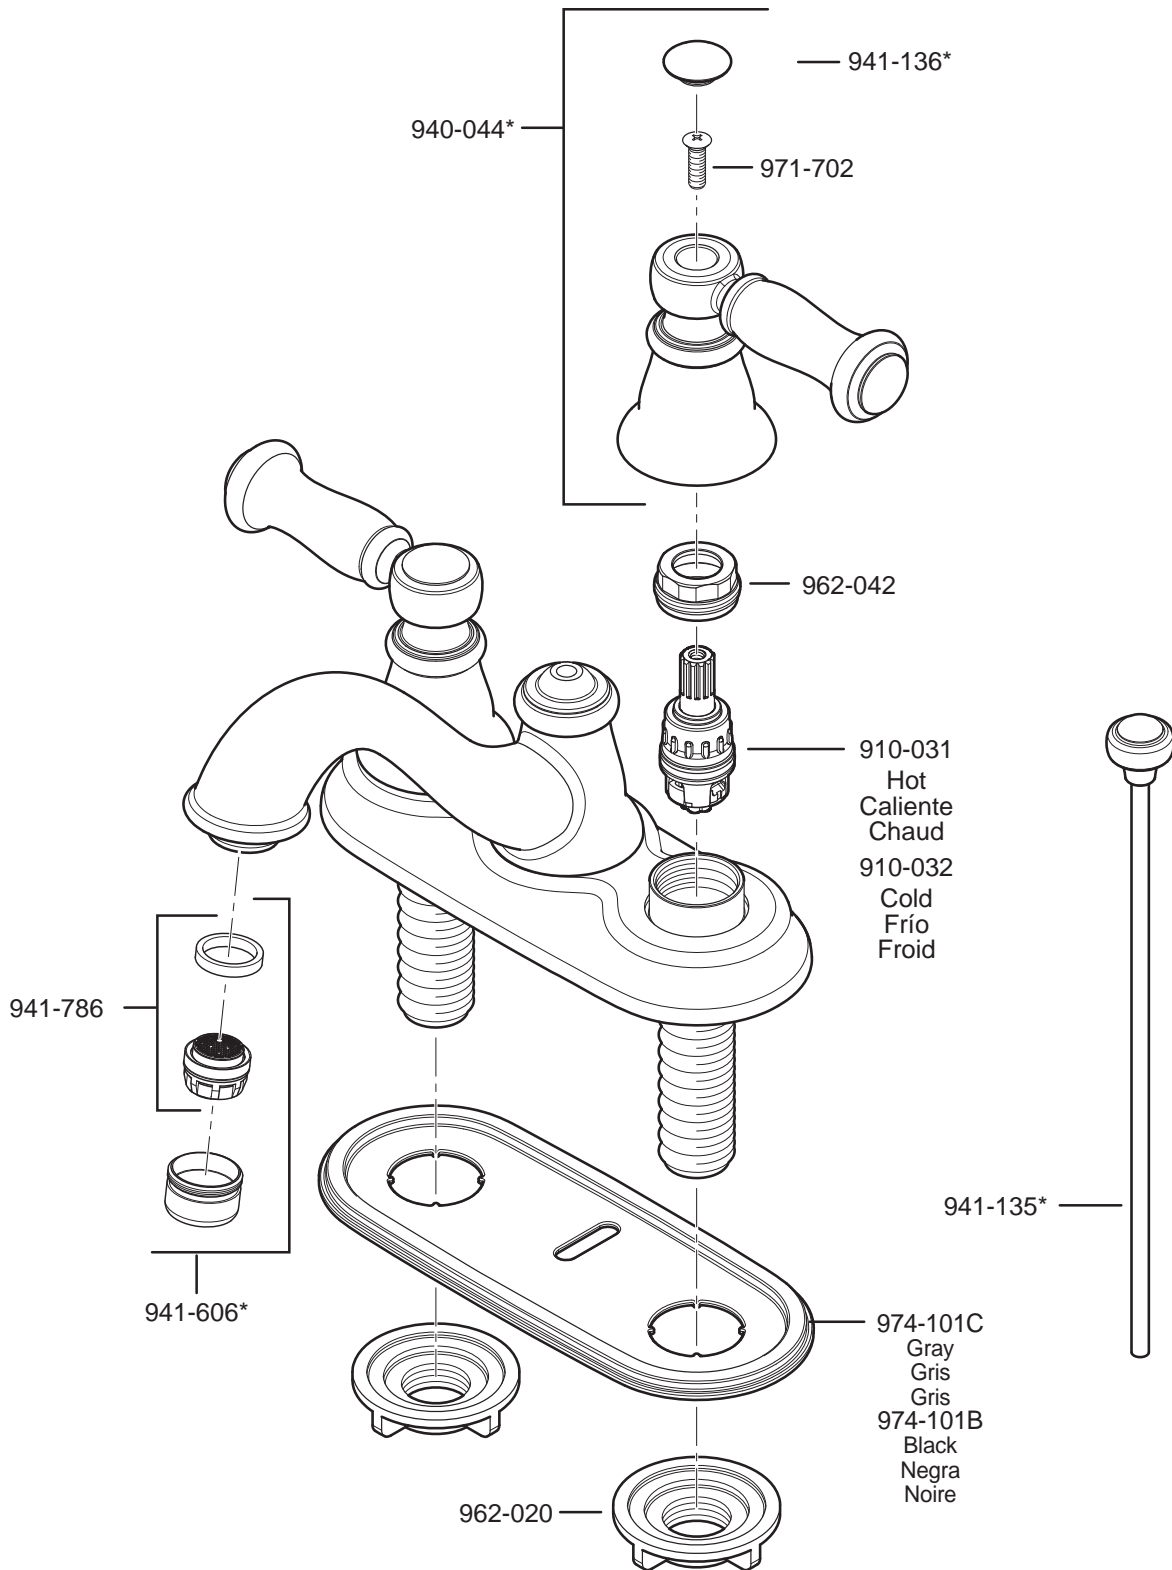

PARTS EXPLOSION

48 Series Bristol™ Collection 4" Centerset Lavatory Faucet

FINISHES * Indicates Finish

A Polished Chrome	L Satin Stainless	T Biscuit
B Black	M Almond	U Rustic Bronze
D PVD Polished Nickel	N Antique Bronze	V PVD Polished Brass
E Rustic Pewter	P Polished Brass	W White
J PVD Brushed Nickel	Q Satin Brass	Y Tuscan Bronze
G Velvet Aged Bronze	R Copper	Z Oil-Rubbed Bronze
K Satin Nickel	S Stainless Steel	