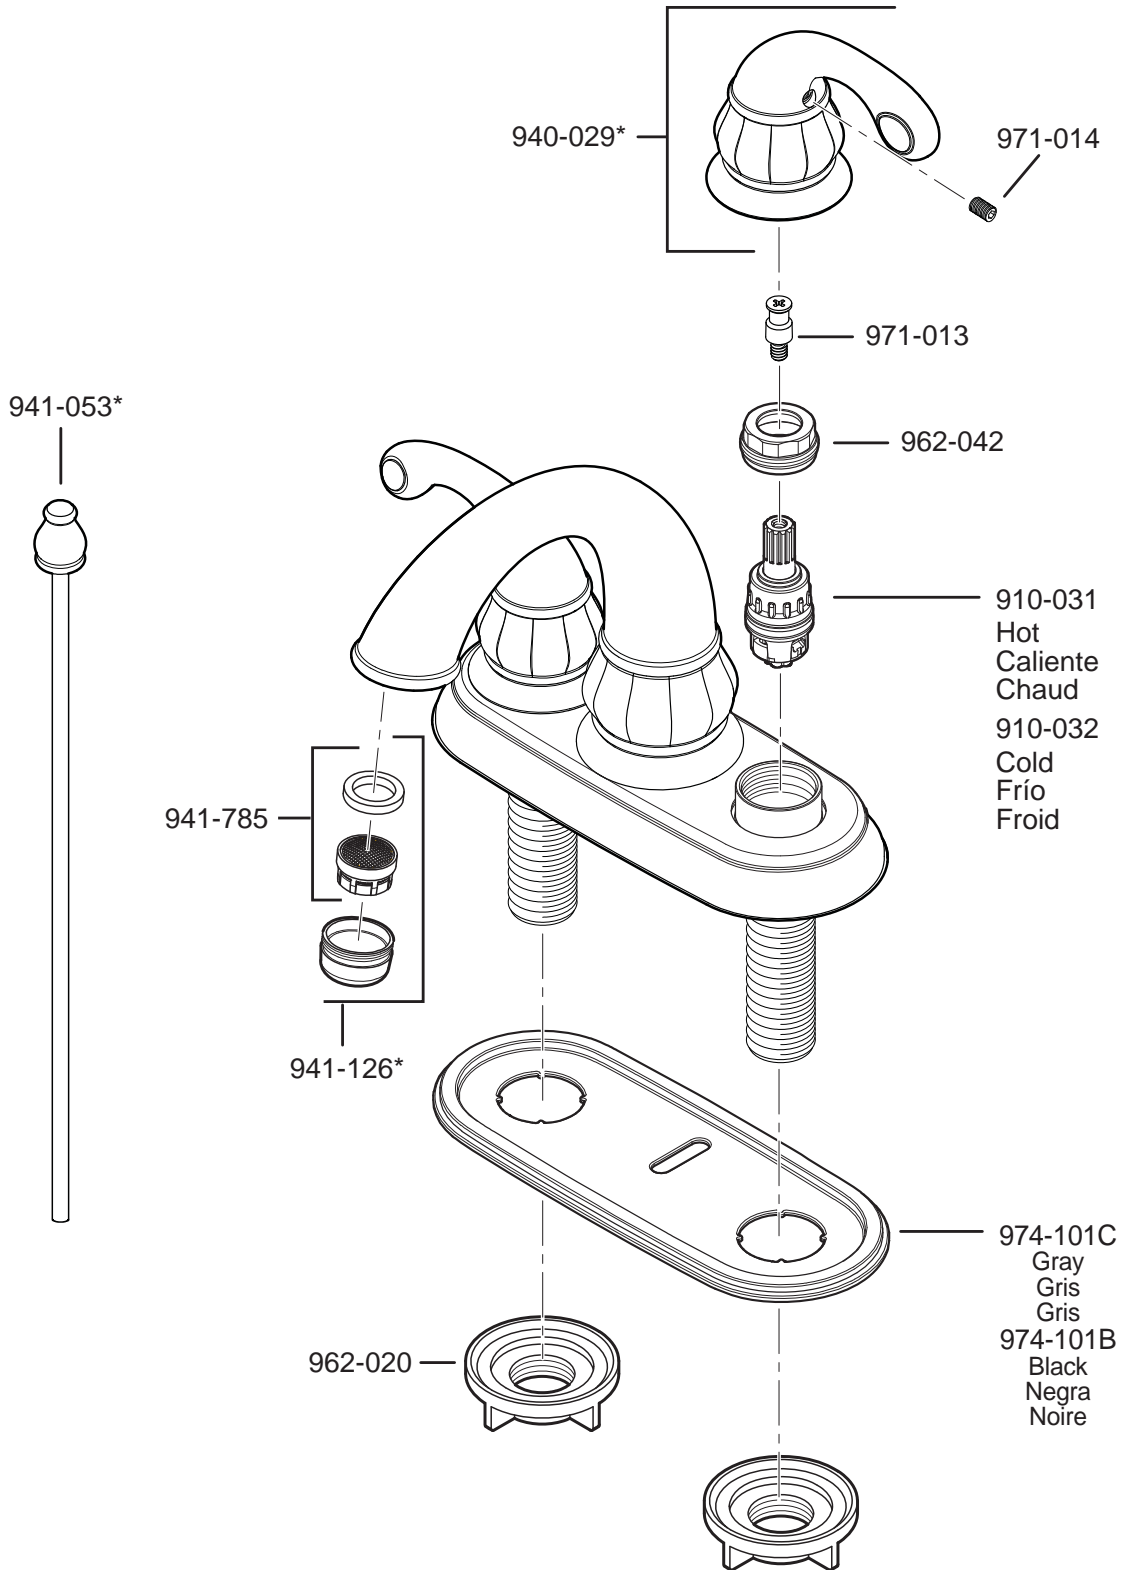

# PARTS EXPLOSION

## 48 Series Treviso™ Collection 4" Centerset Lavatory Faucet

**FINISHES \*** Indicates Finish

A Polished Chrome	L Satin Stainless	T Biscuit
B Black	M Almond	U Rustic Bronze
D PVD Polished Nickel	N Antique Bronze	V PVD Polished Brass
E Rustic Pewter	P Polished Brass	W White
J PVD Brushed Nickel	Q Satin Brass	Y Tuscan Bronze
G Velvet Aged Bronze	R Copper	Z Oil-Rubbed Bronze
K Satin Nickel	S Stainless Steel	