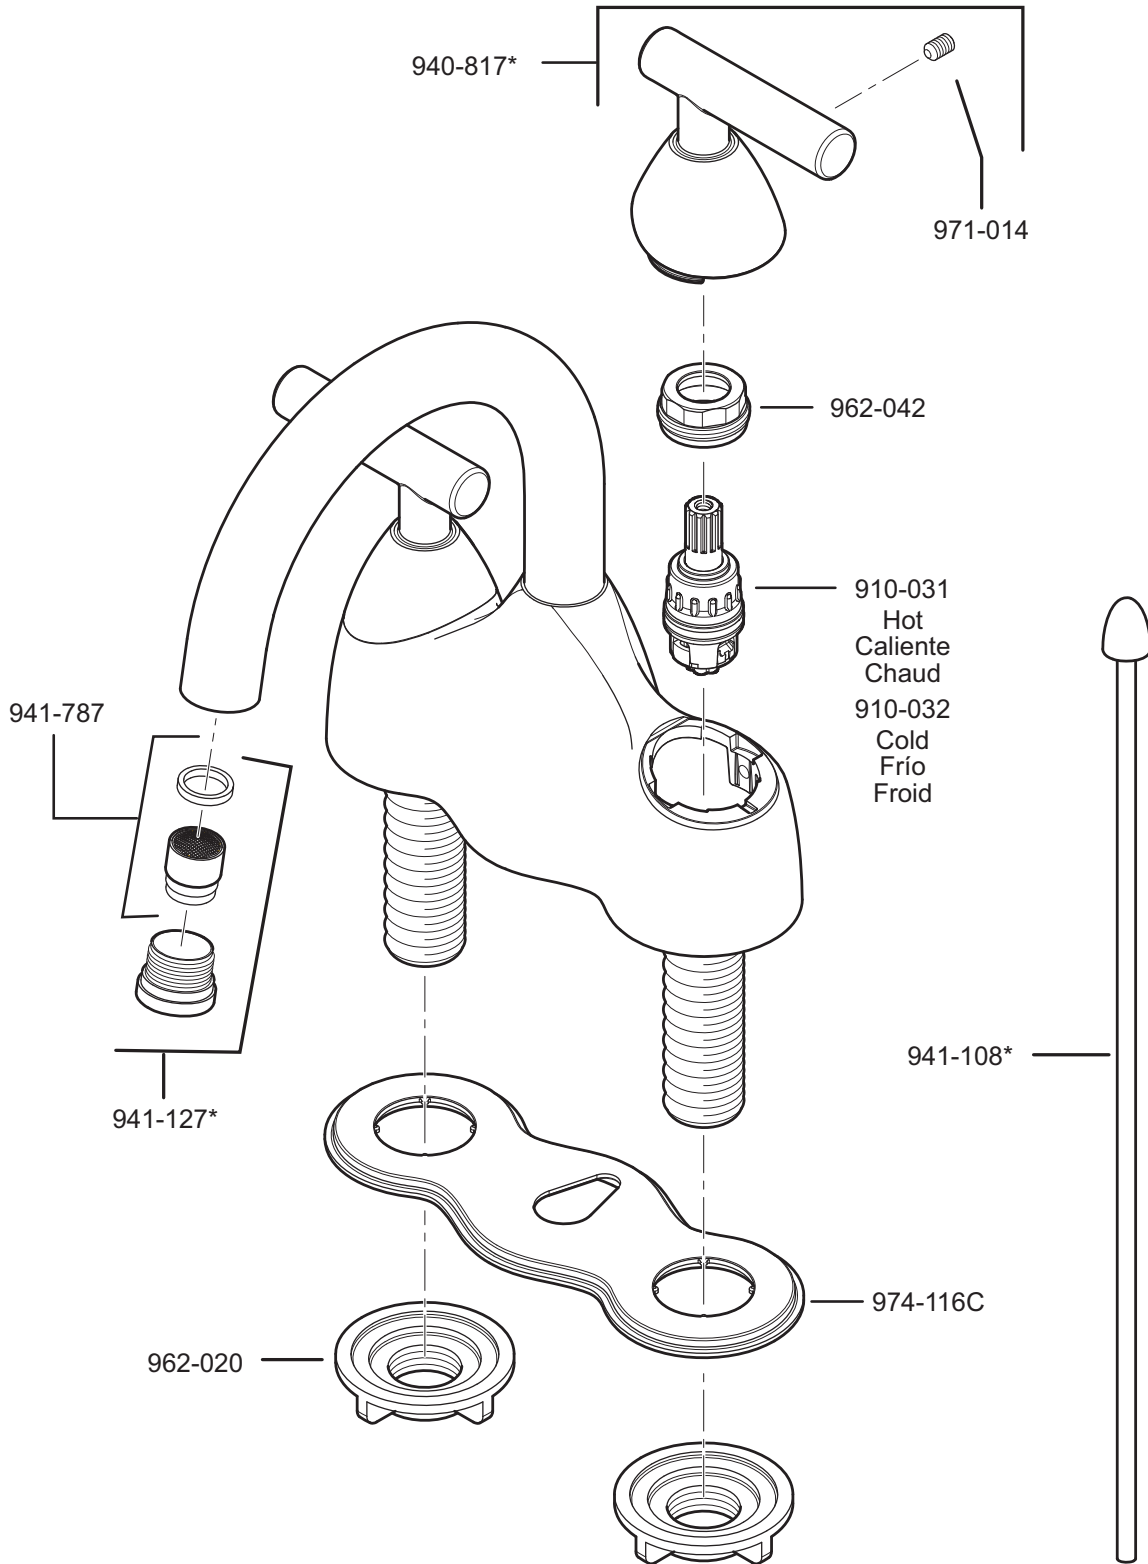

PARTS EXPLOSION

48 Series Contempera™ Collection 4" Centerset Lavatory Faucet

FINISHES * Indicates Finish

A Polished Chrome	L Satin Stainless	T Biscuit
B Black	M Almond	U Rustic Bronze
D PVD Polished Nickel	N Antique Bronze	V PVD Polished Brass
E Rustic Pewter	P Polished Brass	W White
J PVD Brushed Nickel	Q Satin Brass	Y Tuscan Bronze
G Velvet Aged Bronze	R Copper	Z Oil-Rubbed Bronze
K Satin Nickel	S Stainless Steel	